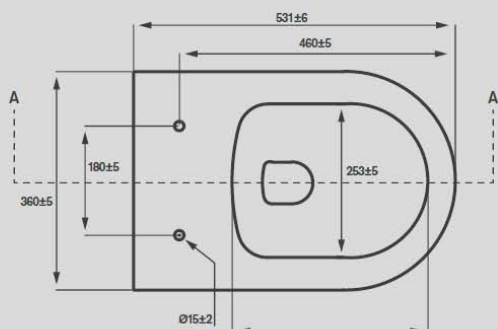

CIFIAL

A legacy in the art
of know-how

COD. **P2803500SFC**

Sanita suspensa + tampo.
Wall-hung toilet + seat cover.

GD046224

Dados técnicos

Technical data

A2