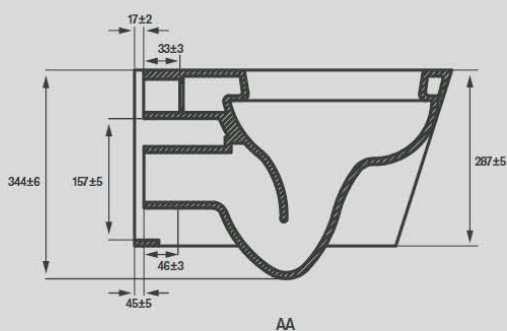

CIFIAL

A legacy in the art
of know-how

COD. **P2803500SFC**

Sanita suspensa + tampo.
Wall-hung toilet + seat cover.

GD046224

Dados técnicos

Technical data

A2