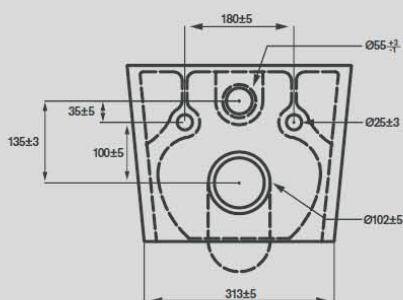

CIFIAL

A legacy in the art
of know-how

COD. **P2803500SFC**

Sanita suspensa + tampo.
Wall-hung toilet + seat cover.

GD046224

Dados técnicos

Technical data

A2