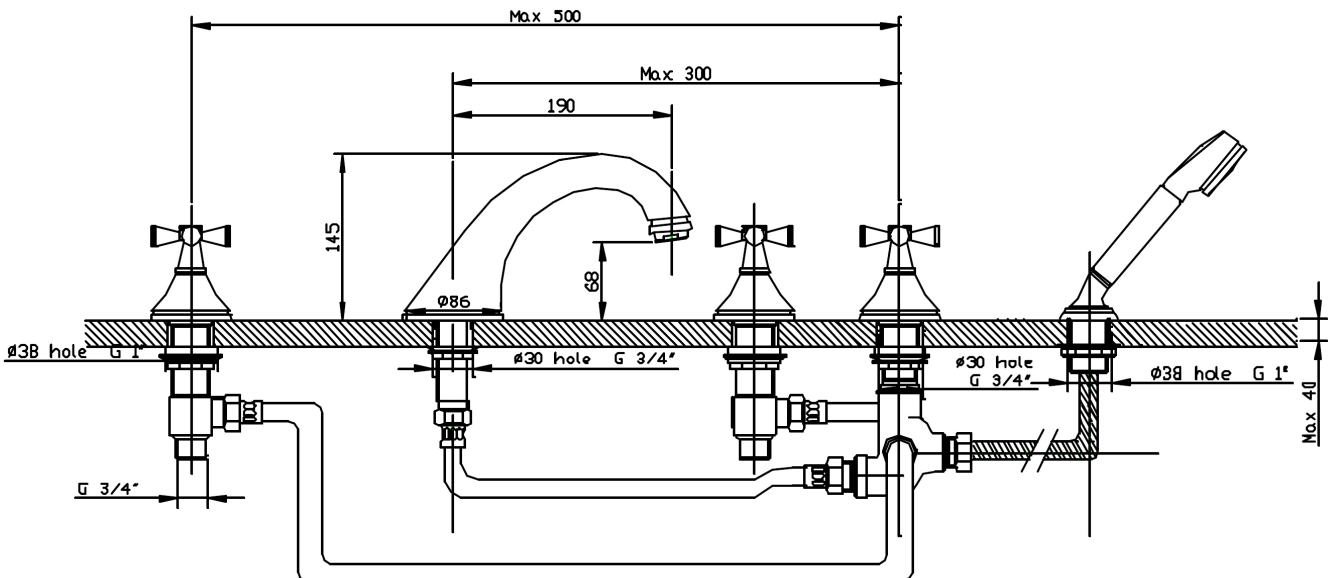

TECHNICAL DRAWING

DeLorean 5 hole deck bath set

Code: 31451DL

CIFIAL UK LTD
7 Faraday Court, Park Farm Ind Est
Wellingborough, Northants NN8 6XY
Tel: 01933 402008 Fax: 01933 402063
Email: sales@cifial.co.uk
Website: www.cifial.co.uk

CIFIAL

CIFIAL

Hot/Cold Valves

Part No	Description	Qty
1	Cross Handle	2
2	Handle Bonnet	2
3	Decorative Base Ring	2
4	Spline Adaptor	2
5/6	Lock Nut & 'o' ring	2
7	'o' ring	2
8	Valve Body	2
9	Brass Ring	2
10	Dished Washer	2
11	Back nut	2

Spout

Part No	Description	Qty
12	Spout	1
13	Aerator/flow straightener	1
14	Spout nipple	1
15	Spout Collar	1
16	Dished Washer	1
17	Backnut	1

Pull-up Shower

Part No	Description	Qty
25	Shower Handset	1
26	Rubber Washer	1
27	Shower Escutcheon	1
28	Rubber seal	1
29	Dished Washer	1
30	Backnut	1
31	2m Shower Hose	1

Diverter Valve

Part No	Description	Qty
18	Cross Diverter Handle	1
19	Diverter Handle Bonnet	1
20	Diverter Decorative Base Ring	1
21	Diverter Spline adaptor	1
22	Diverter Locking Nut	1
23	Diverter 'o' ring	1
24	Diverter body	1