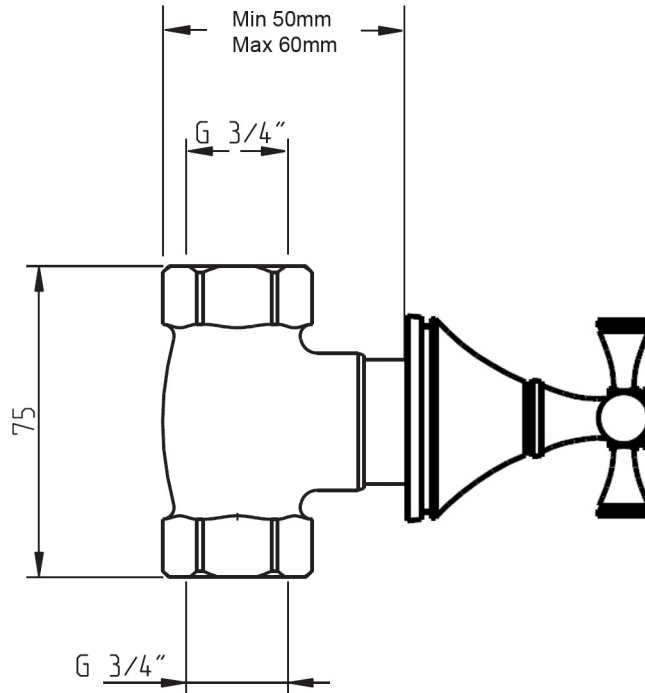

TECHNICAL DRAWING

DE LOREAN 3/4" stop valve

Code: 32217DL

CIFIAL UK LTD
7 Faraday Court, Park Farm Ind Est
Wellingborough, Northants NN8 6XY
Tel: 01933 402008 Fax: 01933 402063
Email: sales@cifial.co.uk
Website: www.cifial.co.uk