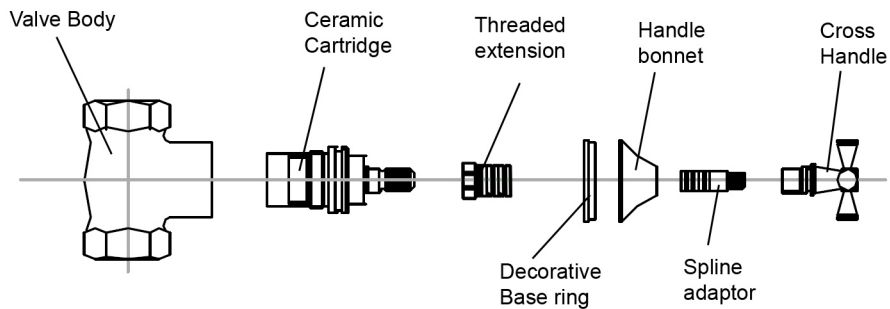

TECHNICAL DRAWING

DE LOREAN 3/4" stop valve

Code: 32217DL

CIFIAL UK LTD
7 Faraday Court, Park Farm Ind Est
Wellingborough, Northants NN8 6XY
Tel: 01933 402008 Fax: 01933 402063
Email: sales@cifial.co.uk
Website: www.cifial.co.uk