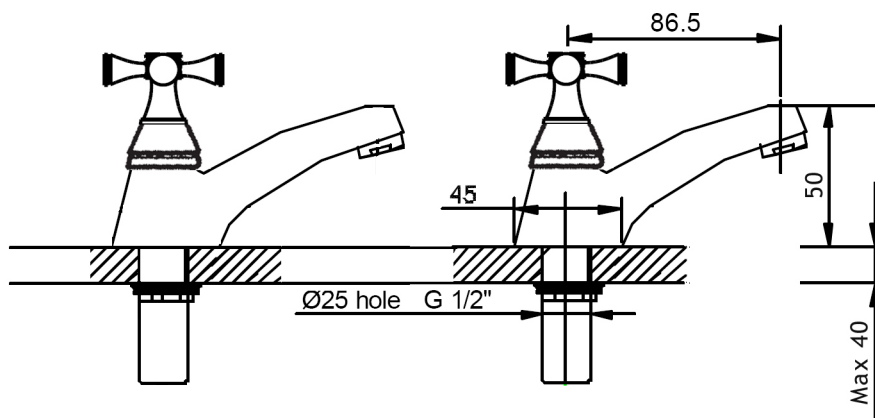

TECHNICAL DRAWING

DeLorean Pair Basin Pillar Taps

Code: 32295DL

CIFIAL UK LTD
7 Faraday Court, Park Farm Ind Est
Wellingborough, Northants NN8 6XY
Tel: 01933 402008 Fax: 01933 402063
Email: sales@cifial.co.uk
Website: www.cifial.co.uk

CIFIAL

CIFIAL

Part No	Description	Qty
1	Backnut	2
2	Fibre Washer	2
3	Rubber Washer	2
4	'o' ring	2
5	Tap Body	1
6	Handle Collar	2
7	Cross Handle	2
8	Handle Screw	2
9	Handle Cap	2