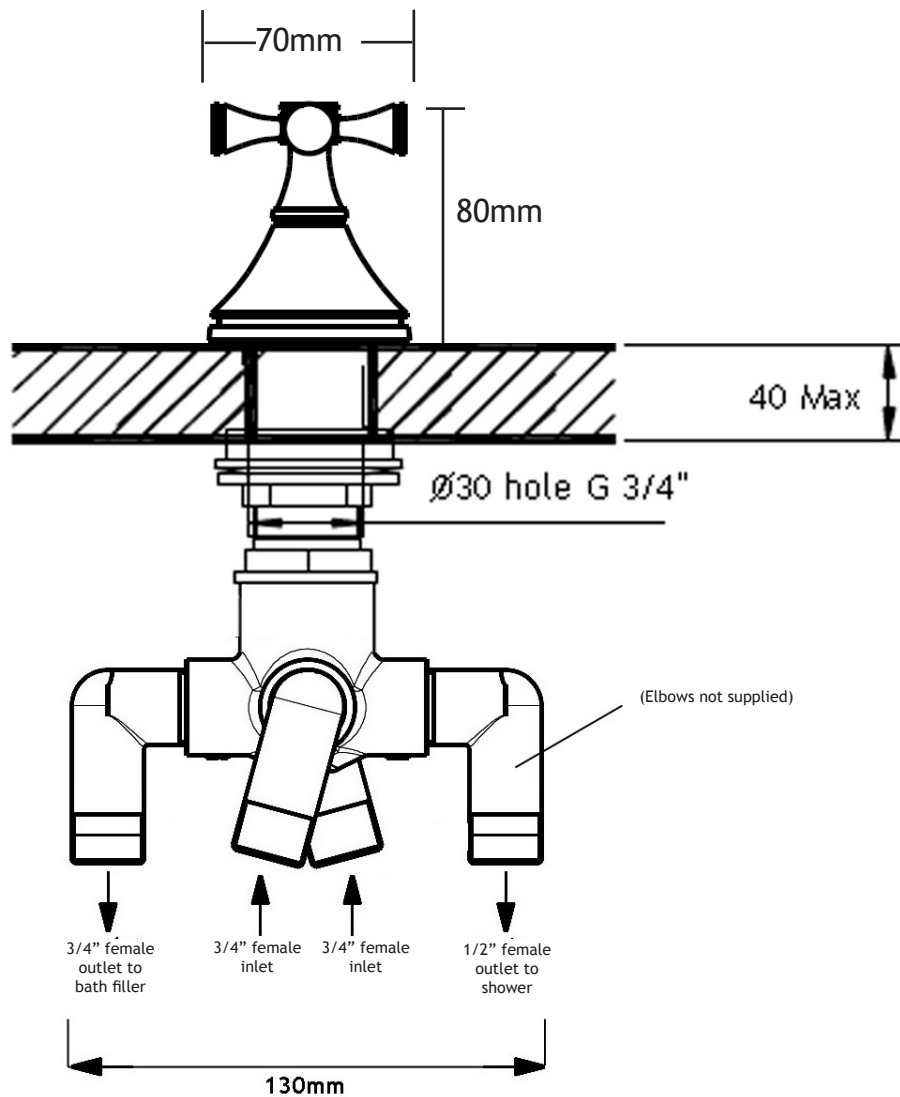

TECHNICAL DRAWING

DE LOREAN Deck Diverter

Code: 34840DL

CIFIAL UK LTD
7 Faraday Court, Park Farm Ind Est
Wellingborough, Northants NN8 6XY
Tel: 01933 402008 Fax: 01933 402063
Email: sales@cifial.co.uk
Website: www.cifial.co.uk