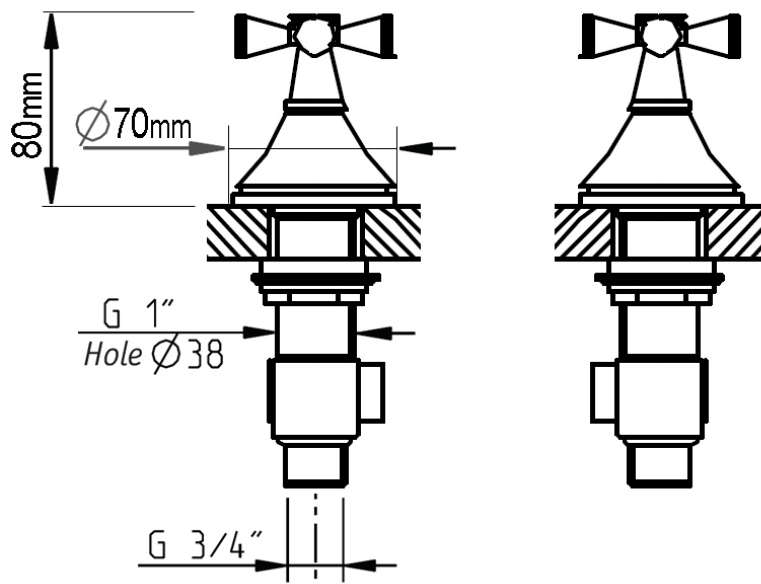

# TECHNICAL DRAWING

## DE LOREAN Pair Deck Bath Valves

Code: 34890DL

**CIFIAL UK LTD**  
7 Faraday Court, Park Farm Ind Est  
Wellingborough, Northants NN8 6XY  
Tel: 01933 402008 Fax: 01933 402063  
Email: sales@cifial.co.uk  
Website: www.cifial.co.uk

**CIFIAL**

CIFIAL

Hot/Cold Valves

Part No	Description	Qty
1	Cross Handle	2
2	Handle Bonnet	2
3	Decorative Base Ring	2
4	Spline Adaptor	2
5/6	Lock Nut & 'o' ring	2
7	'o' ring	2
8	Valve Body	2
9	Brass Ring	2
10	Dished Washer	2
11	Back nut	2