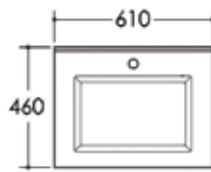

Easy

17001EA

Easy 600mm Wall Hung Furniture Unit

£500

9509000100

Pool 610mm Built-in ceramic basin (1 tap hole)

White **£200**

9519000100

Style 610mm Built-in ceramic basin (1 tap hole)

White **£200**

17002EA

Easy 800mm Wall Hung Furniture Unit

£500

9509000200

Pool 810mm Built-in ceramic basin (1 tap hole)

White **£230**

9519000200

Style 810mm Built-in ceramic basin (1 tap hole)

White **£230**

17003EA

Easy 1000mm Wall Hung Furniture Unit

£650

9509000300

Pool 1010mm Built-in ceramic basin (1 tap hole)

White £290

9519000300

Style 1010mm Built-in ceramic basin (1 tap hole)

White £290