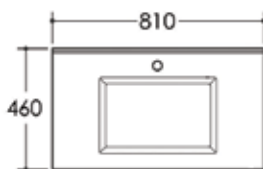

Easy

17001EA

Easy 600mm Wall Hung Furniture Unit

£500

9509000100

Pool 610mm Built-in ceramic basin (1 tap hole)

White **£200**

9519000100

Style 610mm Built-in ceramic basin (1 tap hole)

White **£200**

17002EA

Easy 800mm Wall Hung Furniture Unit

£500

9509000200

Pool 810mm Built-in ceramic basin (1 tap hole)

White **£230**

9519000200

Style 810mm Built-in ceramic basin (1 tap hole)

White **£230**

17003EA

Easy 1000mm Wall Hung Furniture Unit

£650

9509000300

Pool 1010mm Built-in ceramic basin (1 tap hole)

White £290

9519000300

Style 1010mm Built-in ceramic basin (1 tap hole)

White £290