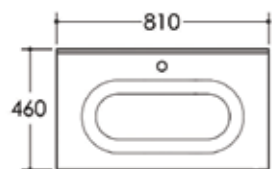

Easy

17001EA

Easy 600mm Wall Hung Furniture Unit

£500

9509000100

Pool 610mm Built-in ceramic basin (1 tap hole)

White **£200**

9519000100

Style 610mm Built-in ceramic basin (1 tap hole)

White **£200**

17002EA

Easy 800mm Wall Hung Furniture Unit

£500

9509000200

Pool 810mm Built-in ceramic basin (1 tap hole)

White **£230**

9519000200

Style 810mm Built-in ceramic basin (1 tap hole)

White **£230**

17003EA

Easy 1000mm Wall Hung Furniture Unit

£650

9509000300

Pool 1010mm Built-in ceramic basin (1 tap hole)

White £290

9519000300

Style 1010mm Built-in ceramic basin (1 tap hole)

White £290