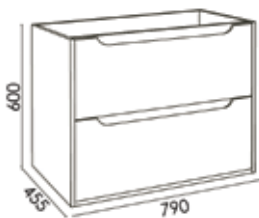

Easy

17001EA

Easy 600mm Wall Hung Furniture Unit

£500

9509000100

Pool 610mm Built-in ceramic basin (1 tap hole)

White **£200**

9519000100

Style 610mm Built-in ceramic basin (1 tap hole)

White **£200**

17002EA

Easy 800mm Wall Hung Furniture Unit

£500

9509000200

Pool 810mm Built-in ceramic basin (1 tap hole)

White **£230**

9519000200

Style 810mm Built-in ceramic basin (1 tap hole)

White **£230**

17003EA

Easy 1000mm Wall Hung Furniture Unit

£650

9509000300

Pool 1010mm Built-in ceramic basin (1 tap hole)

White £290

9519000300

Style 1010mm Built-in ceramic basin (1 tap hole)

White £290