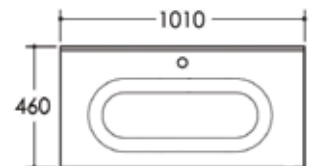

Style 610mm Built-in ceramic basin (1 tap hole)

White **£200**

17002EA

Easy 800mm Wall Hung Furniture Unit

£500

9509000200

Pool 810mm Built-in ceramic basin (1 tap hole)

White **£230**

9519000200

Style 810mm Built-in ceramic basin (1 tap hole)

White **£230**

17003EA

Easy 1000mm Wall Hung Furniture Unit

£650

9509000300

Pool 1010mm Built-in ceramic basin (1 tap hole)

White £290

9519000300

Style 1010mm Built-in ceramic basin (1 tap hole)

White £290