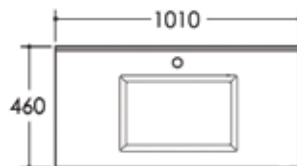

Style 610mm Built-in ceramic basin (1 tap hole)

White **£200**

17002EA

Easy 800mm Wall Hung Furniture Unit

£500

9509000200

Pool 810mm Built-in ceramic basin (1 tap hole)

White **£230**

9519000200

Style 810mm Built-in ceramic basin (1 tap hole)

White **£230**

17003EA

Easy 1000mm Wall Hung Furniture Unit

£650

9509000300

Pool 1010mm Built-in ceramic basin (1 tap hole)

White £290

9519000300

Style 1010mm Built-in ceramic basin (1 tap hole)

White £290