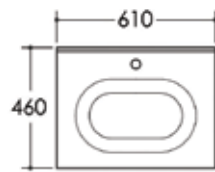

Easy

17001EA

Easy 600mm Wall Hung Furniture Unit

£500

9509000100

Pool 610mm Built-in ceramic basin (1 tap hole)

White **£200**

9519000100

Style 610mm Built-in ceramic basin (1 tap hole)

White **£200**

17002EA

Easy 800mm Wall Hung Furniture Unit

£500

9509000200

Pool 810mm Built-in ceramic basin (1 tap hole)

White **£230**

9519000200

Style 810mm Built-in ceramic basin (1 tap hole)

White **£230**

17003EA

Easy 1000mm Wall Hung Furniture Unit

£650

9509000300

Pool 1010mm Built-in ceramic basin (1 tap hole)

White £290

9519000300

Style 1010mm Built-in ceramic basin (1 tap hole)

White £290