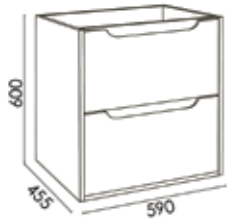

Easy

17001EA

Easy 600mm Wall Hung Furniture Unit

£500

9509000100

Pool 610mm Built-in ceramic basin (1 tap hole)

White **£200**

9519000100

Style 610mm Built-in ceramic basin (1 tap hole)

White **£200**

17002EA

Easy 800mm Wall Hung Furniture Unit

£500

9509000200

Pool 810mm Built-in ceramic basin (1 tap hole)

White **£230**

9519000200

Style 810mm Built-in ceramic basin (1 tap hole)

White **£230**

17003EA

Easy 1000mm Wall Hung Furniture Unit

£650

9509000300

Pool 1010mm Built-in ceramic basin (1 tap hole)

White £290

9519000300

Style 1010mm Built-in ceramic basin (1 tap hole)

White £290