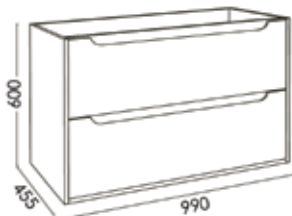

Easy

17001EA

Easy 600mm Wall Hung Furniture Unit

£500

9509000100

Pool 610mm Built-in ceramic basin (1 tap hole)

White **£200**

9519000100

Style 610mm Built-in ceramic basin (1 tap hole)

White **£200**

17002EA

Easy 800mm Wall Hung Furniture Unit

£500

9509000200

Pool 810mm Built-in ceramic basin (1 tap hole)

White **£230**

9519000200

Style 810mm Built-in ceramic basin (1 tap hole)

White **£230**

17003EA

Easy 1000mm Wall Hung Furniture Unit

£650

9509000300

Pool 1010mm Built-in ceramic basin (1 tap hole)

White £290

9519000300

Style 1010mm Built-in ceramic basin (1 tap hole)

White £290