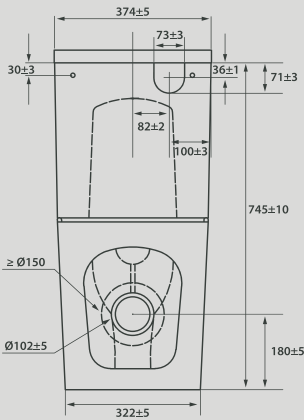

CIFIAL

A legacy in the art
of know-how

COD. **P2902500VDSFC**

Sanita BTW + tampo.
BTW toilet + seat cover.

GD046225-01

Dados técnicos

Technical data

R2

▪ **Material.** *Material.*

PORCELANA SANITÁRIA | VITREOUS CHINA

▪ **Peso.** *Weight.*

58,5kg

As cores impressas servem unicamente como exemplo. Podem ser diferentes da cor real. The printed colors serve only as an example. They may be different from the actual color.