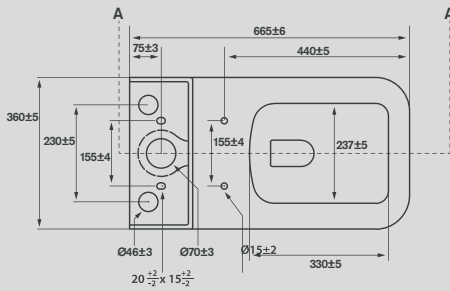

CIFIAL

A legacy in the art
of know-how

COD. **P2902500VDSFC**

Sanita BTW + tampo.
BTW toilet + seat cover.

GD046225-01

Dados técnicos

Technical data

R2

▪ **Material.** *Material.*

PORCELANA SANITÁRIA | VITREOUS CHINA

▪ **Peso.** *Weight.*

58,5kg

As cores impressas servem unicamente como exemplo. Podem ser diferentes da cor real. The printed colors serve only as an example. They may be different from the actual color.