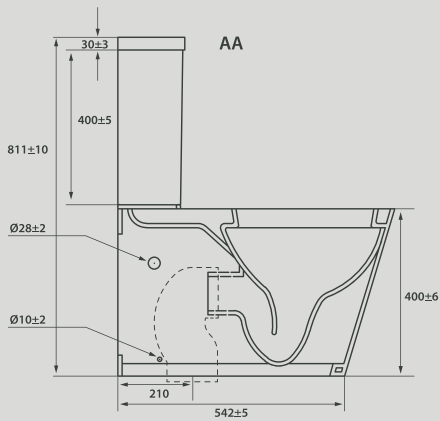

CIFIAL

A legacy in the art
of know-how

COD. **P2902500VDSFC**

Sanita BTW + tampo.
BTW toilet + seat cover.

GD046225-01

Dados técnicos

Technical data

R2