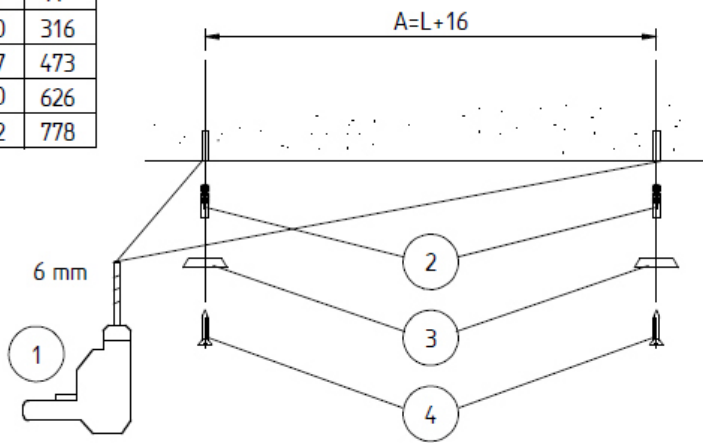

EDWARDIAN

Towel Bar (450mm and 600mm)

| Cod. | L | A |
|---------|-----|-----|
| 124100D | 300 | 316 |
| 124110D | 457 | 473 |
| 124120D | 610 | 626 |
| 124130D | 762 | 778 |

B1

B2

B3

B4