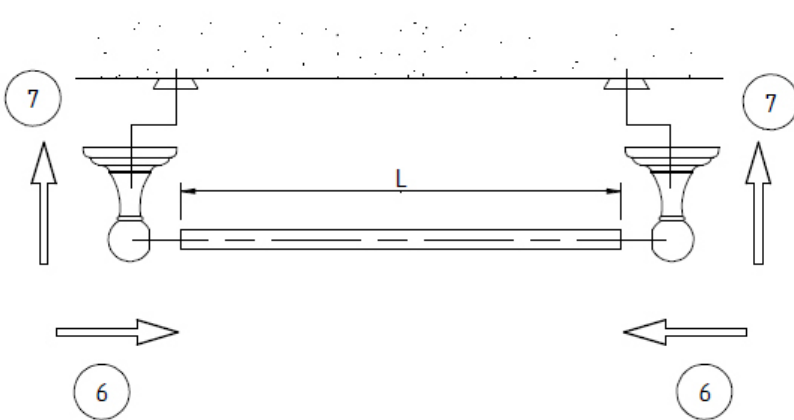

EDWARDIAN

Towel Bar (450mm and 600mm)

| Cod. | L | A |
|---------|-----|-----|
| 124100D | 300 | 316 |
| 124110D | 457 | 473 |
| 124120D | 610 | 626 |
| 124130D | 762 | 778 |

B1

B2

B3

B4