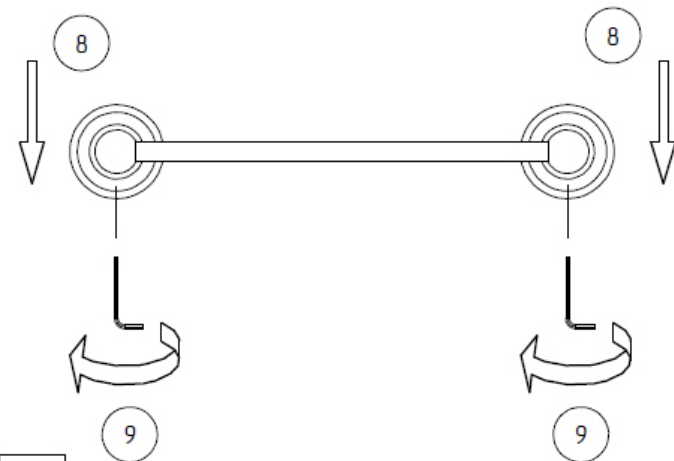

EDWARDIAN

Towel Bar (450mm and 600mm)

| Cod. | L | A |
|---------|-----|-----|
| 124100D | 300 | 316 |
| 124110D | 457 | 473 |
| 124120D | 610 | 626 |
| 124130D | 762 | 778 |

B1

B2

B3

B4