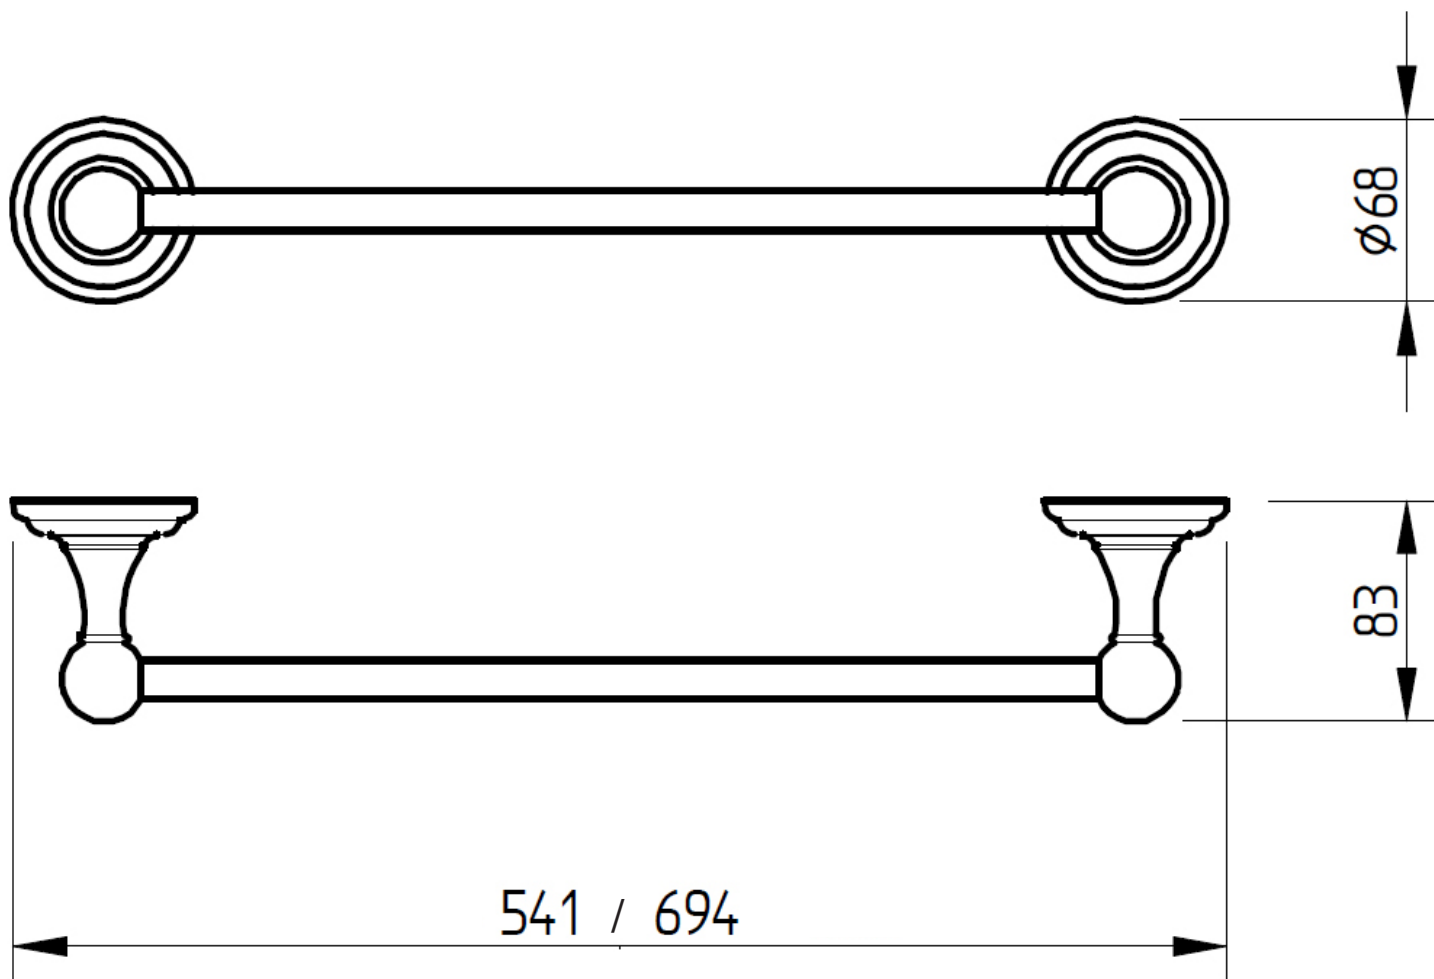

EDWARDIAN

Towel Bar (450mm and 600mm)

| Cod. | L | A |
|---------|-----|-----|
| 124100D | 300 | 316 |
| 124110D | 457 | 473 |
| 124120D | 610 | 626 |
| 124130D | 762 | 778 |

B1

B2

B3

B4