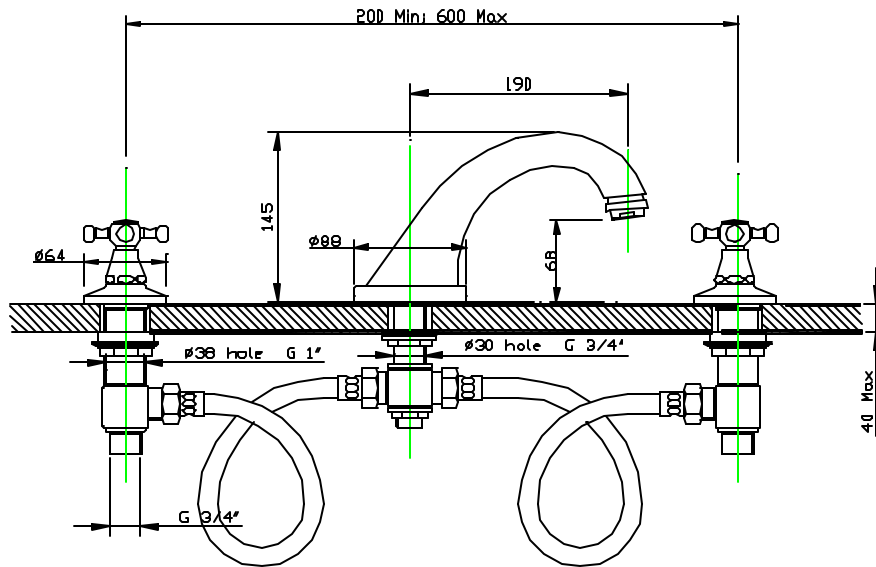

Anello 3 hole deck bath mixer

all dimensions in mm

1-1/2" backnut
2-washer
3-o-ring
4-tee assembly
5-o-ring
6-washer
7-3/4" backnut
8-dished washer
9-collar

10-nipple
11-threads
12-backnuts
13-dished washer
14-brass ring
15-valve body
16-o-ring
17-locknut
18-o-ring

19-decorative base
20-spindle extension
21-aerator
21.1-housing
21.2-flow straightener
21.3-washer
22-outlet connection
23-allen screw
24-handwheel cover