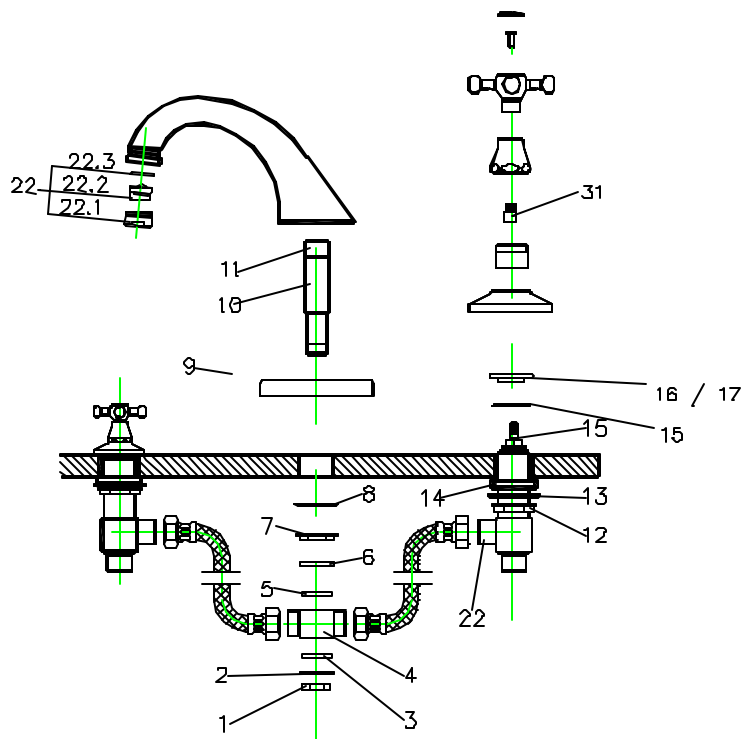

Anello 3 hole deck bath mixer

all dimensions in mm

1-1/2" backnut
2-washer
3-o-ring
4-tee assembly
5-o-ring
6-washer
7-3/4" backnut
8-dished washer
9-collar

10-nipple
11-threads
12-backnuts
13-dished washer
14-brass ring
15-valve body
16-o-ring
17-locknut
18-o-ring

19-decorative base
20-spindle extension
21-aerator
21.1-housing
21.2-flow straightener
21.3-washer
22-outlet connection
23-allen screw
24-handwheel cover