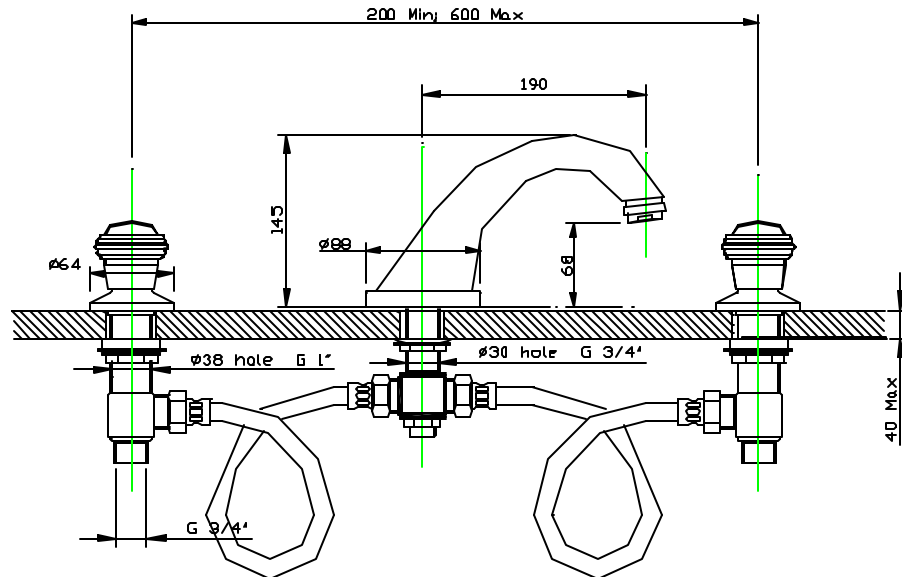

Anello 3 hole deck bath mixer

all dimensions in mm

1-1/2" backnut
2-washer
3-o-ring
4-tee assembly
5-o-ring
6-washer
7-3/4" backnut
8-dished washer
9-collar

10-nipple
11-threads
12-backnuts
13-dished washer
14-brass ring
15-valve body
16-o-ring
17-locknut
18-o-ring

19-decorative base
20-spindle extension
21-aerator
21.1-housing
21.2-flow straightener
21.3-washer
22-outlet connection
22.1
22.2
22.3
23-allen screw
24-handwheel cover