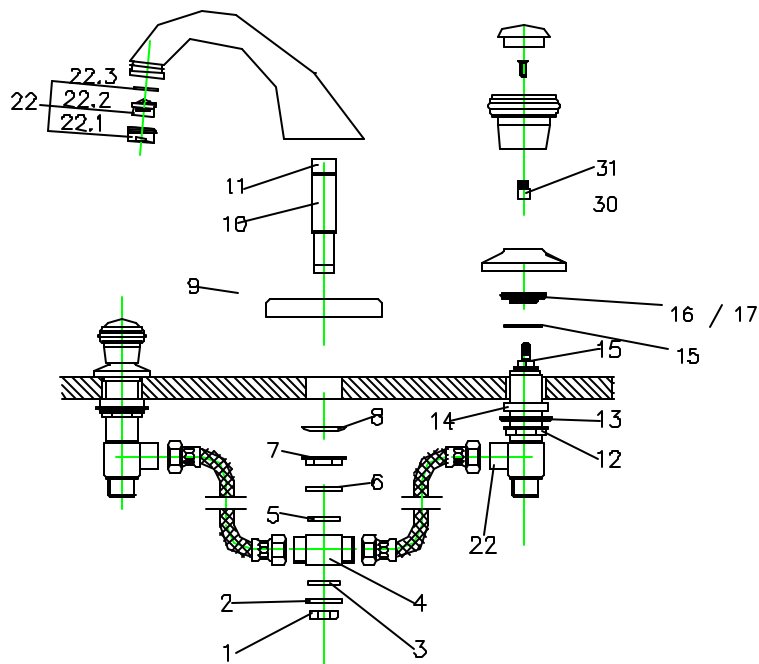

Anello 3 hole deck bath mixer

all dimensions in mm

1-1/2" backnut
2-washer
3-o-ring
4-tee assembly
5-o-ring
6-washer
7-3/4" backnut
8-dished washer
9-collar

10-nipple
11-threads
12-backnuts
13-dished washer
14-brass ring
15-valve body
16-o-ring
17-locknut
18-o-ring

19-decorative base
20-spindle extension
21-aerator
21.1-housing
21.2-flow straightener
21.3-washer
22-outlet connection
22.1
22.2
22.3
23-allen screw
24-handwheel cover