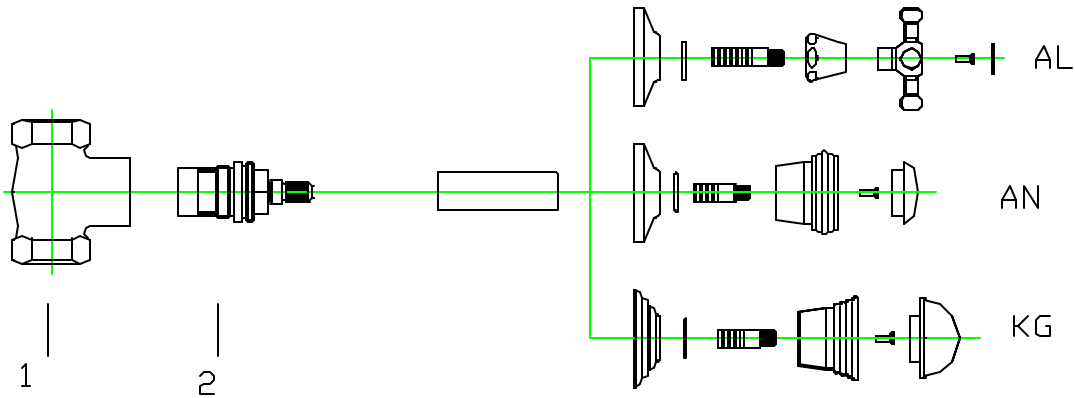

cifial

Algarve, Anello & King

Algarve, Anello & King 1/2" stop valve

all dimensions in mm

- 1-stop valve body
- 2-cartridge
- 3-threaded extension
- 4-tube extension
- 5-handwheel