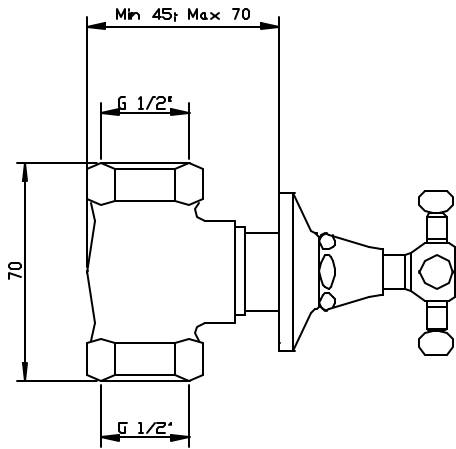

cifial

Algarve, Anello & King

Algarve, Anello & King 1/2" stop valve

all dimensions in mm

- 1-stop valve body
- 2-cartridge
- 3-threaded extension
- 4-tube extension
- 5-handwheel