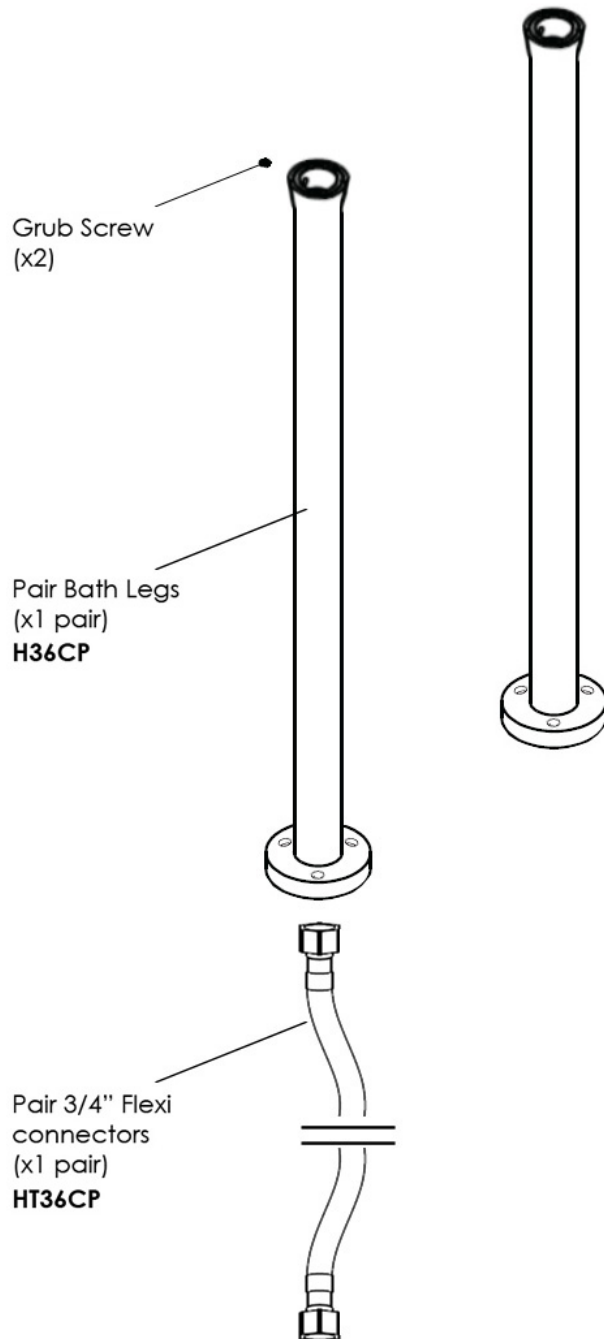

Codes: **31719A1F**
(clear crystal lever)

31719ABF
(black crystal lever)

ASBURY

2 hole floor bath/shower mixer

**Code: 31719A1F
31719ABF**

www.cifial.co.uk
cifialuk@btconnect.com

Installer: Please leave all leaflets with the building owner to file for future reference

Code: 31719A1F
31719ABF

www.cifial.co.uk
cifialuk@btconnect.com

Installer: Please leave all leaflets with the building owner to file for future reference