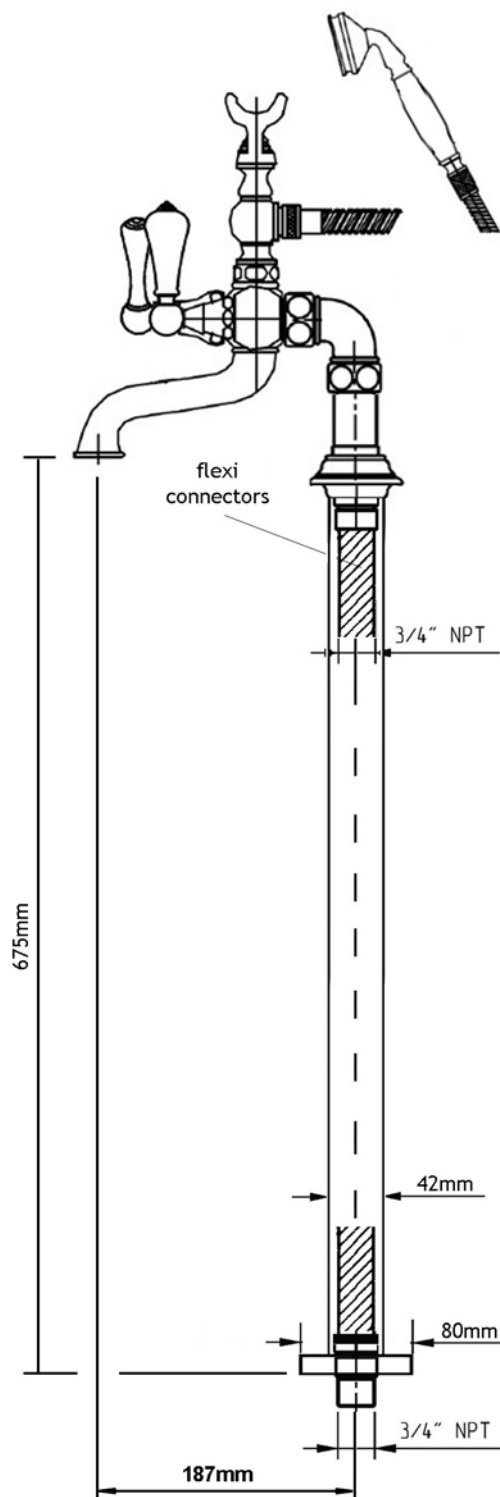

Codes: **31719A1F**
(clear crystal lever)

31719ABF
(black crystal lever)

ASBURY

2 hole floor bath/shower mixer

**Code: 31719A1F
31719ABF**

www.cifial.co.uk
cifialuk@btconnect.com

Installer: Please leave all leaflets with the building owner to file for future reference