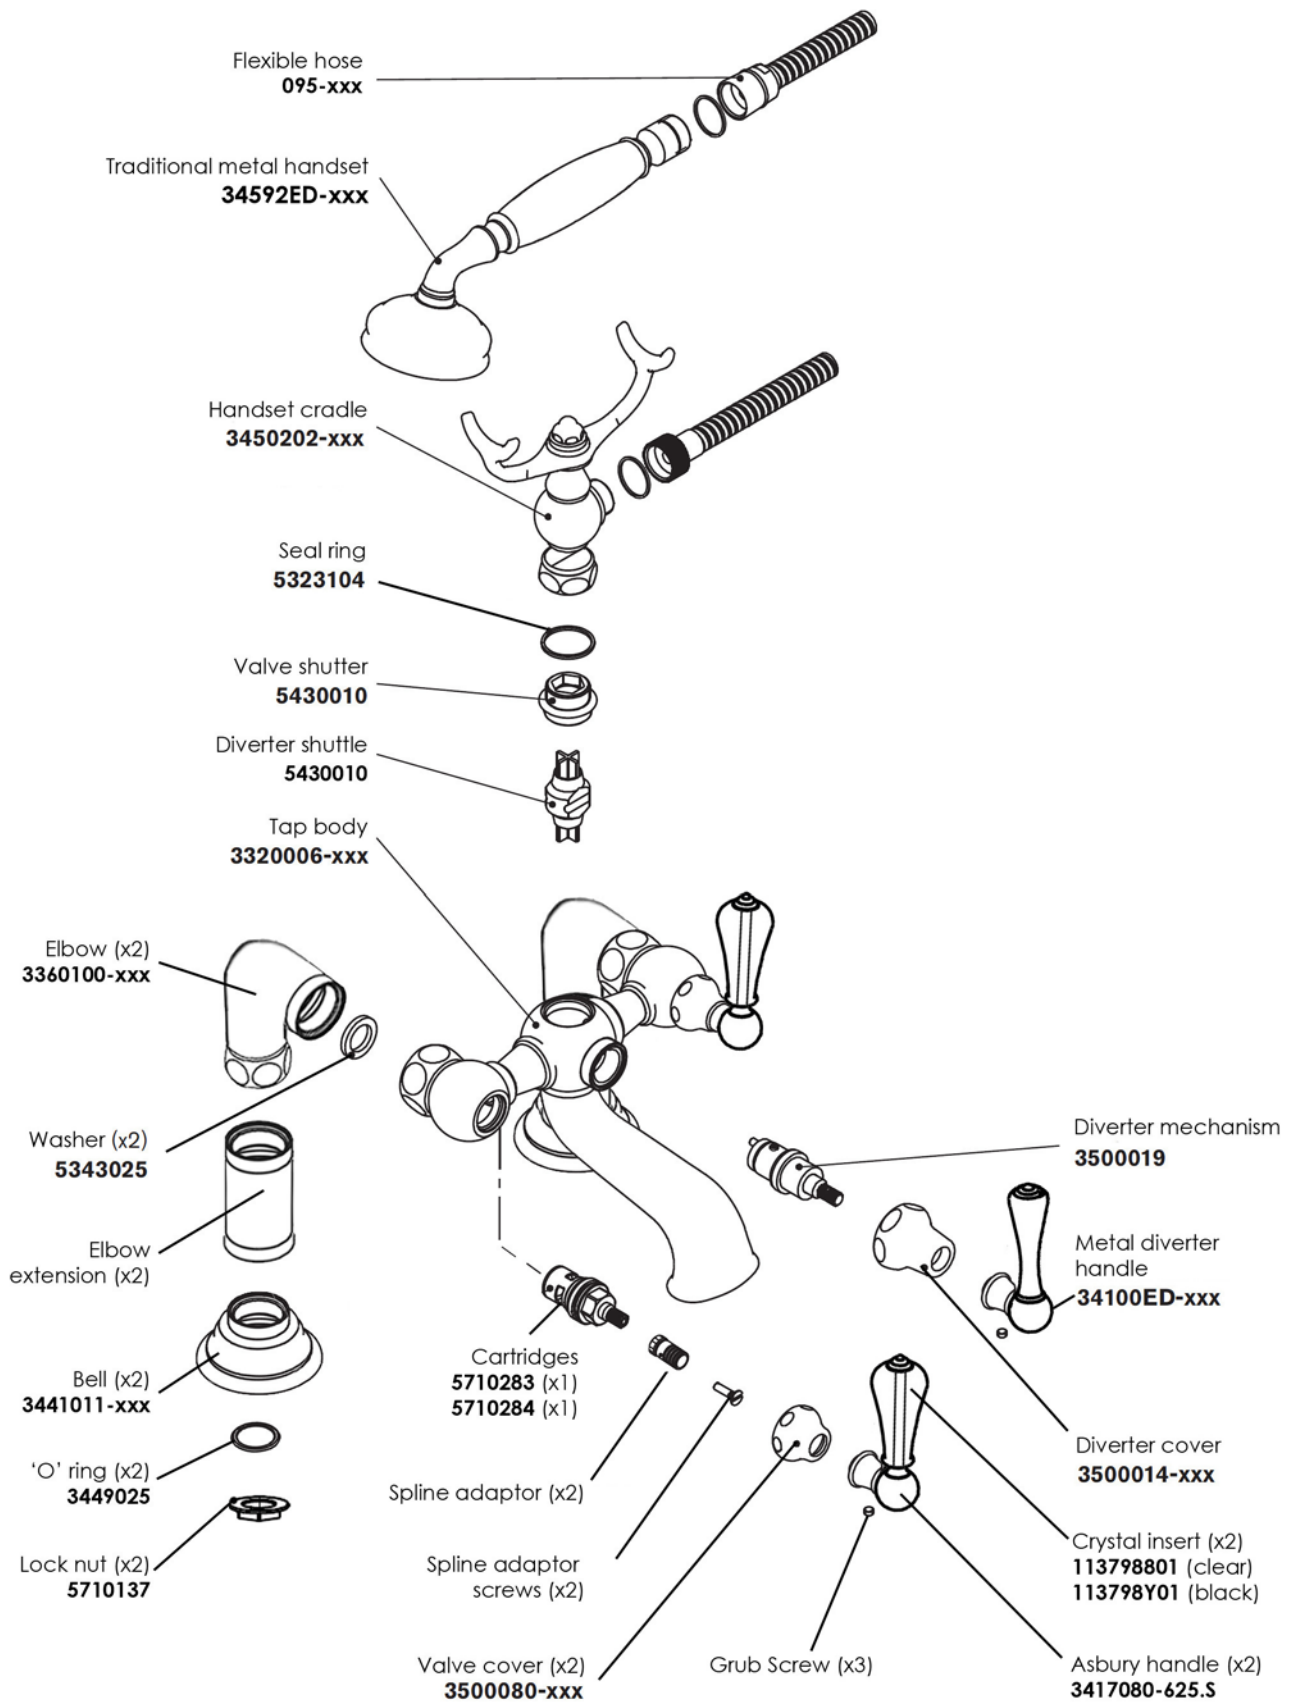

Codes: **31719A1F**
(clear crystal lever)

31719ABF
(black crystal lever)

ASBURY

2 hole floor bath/shower mixer

**Code: 31719A1F
31719ABF**

www.cifial.co.uk
cifialuk@btconnect.com

Installer: Please leave all leaflets with the building owner to file for future reference