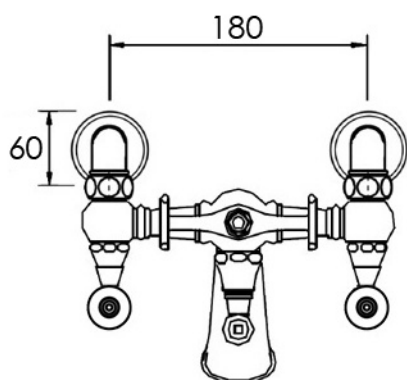

Codes: **31719A1F**
(clear crystal lever)

31719ABF
(black crystal lever)

ASBURY

2 hole floor bath/shower mixer

**Code: 31719A1F
31719ABF**

www.cifial.co.uk
cifialuk@btconnect.com

Installer: Please leave all leaflets with the building owner to file for future reference