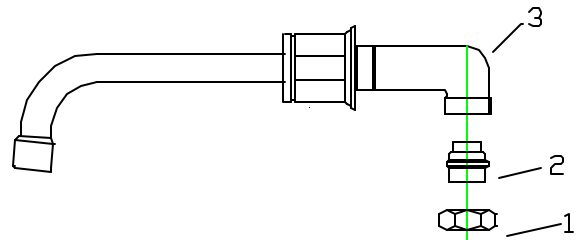

Beaumonde 3 hole wall basin mixer

all dimensions in mm

- 1-1/2" nut
- 2-brass coupling 1/2"
- 3-complete body valve
- 4-1/2" x 1/4" ceramic disc valve
- 5-extension

- 6-shroud
- 7-bell
- 8-extension
- 9-handle
- 10-spout