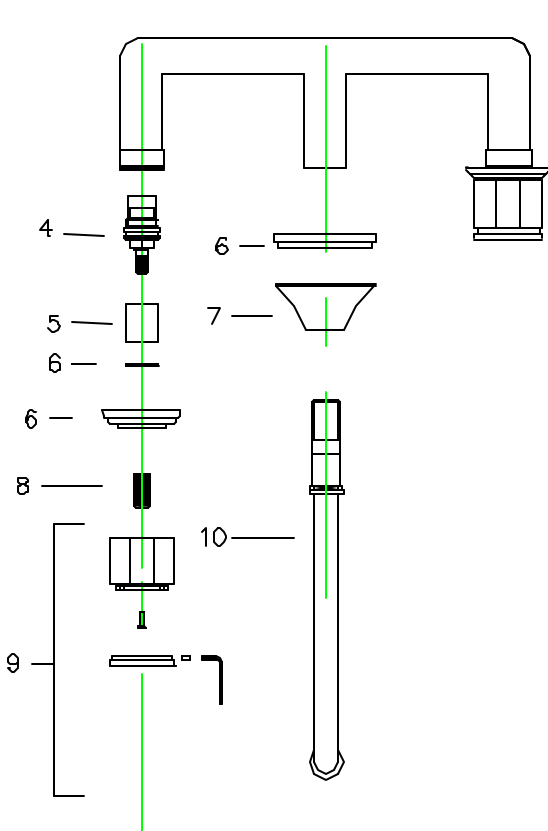

Beaumonde 3 hole wall basin mixer

all dimensions in mm

- 1-1/2" nut
- 2-brass coupling 1/2"
- 3-complete body valve
- 4-1/2" x 1/4" ceramic disc valve
- 5-extension

- 6-shroud
- 7-bell
- 8-extension
- 9-handle
- 10-spout