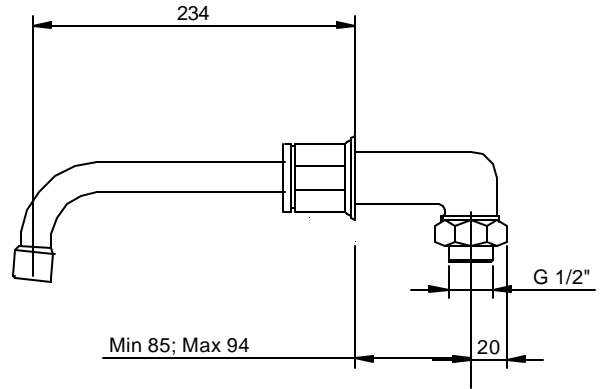

Beaumonde 3 hole wall basin mixer

all dimensions in mm

- 1-1/2" nut
- 2-brass coupling 1/2"
- 3-complete body valve
- 4-1/2" x 1/4" ceramic disc valve
- 5-extension

- 6-shroud
- 7-bell
- 8-extension
- 9-handle
- 10-spout