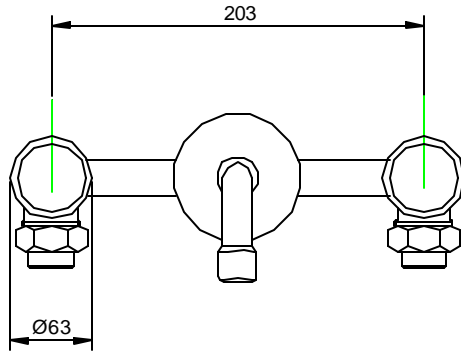

Beaumonde 3 hole wall basin mixer

all dimensions in mm

- 1-1/2" nut
- 2-brass coupling 1/2"
- 3-complete body valve
- 4-1/2" x 1/4" ceramic disc valve
- 5-extension

- 6-shroud
- 7-bell
- 8-extension
- 9-handle
- 10-spout