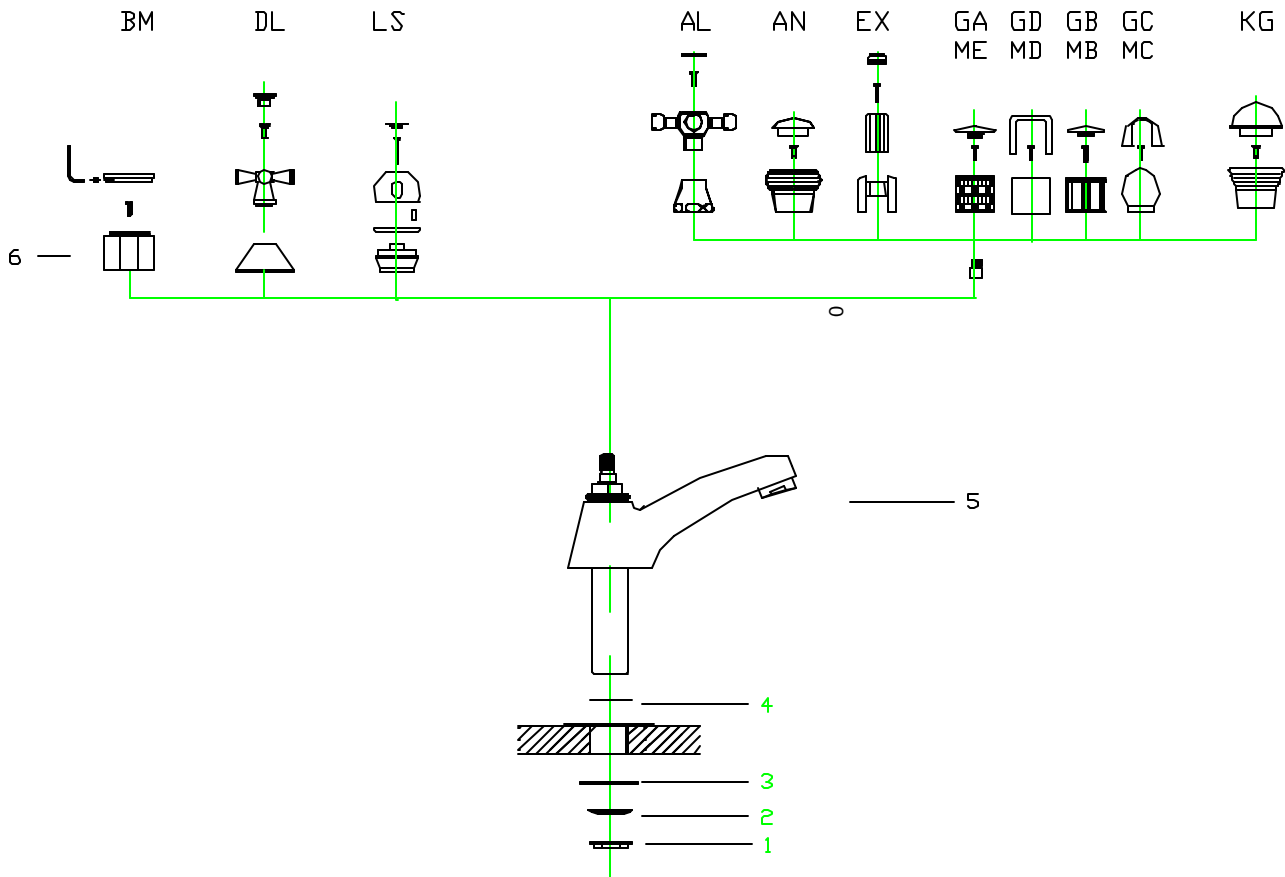

cifial

Algarve, Anello, Beaumonde, De Lorean & La Salle, Excellence, Gaugin & Monet & King basin pillar taps

Algarve, Anello, Beaumonde, De Lorean & La Salle, Excellence, Gaugin & Monet & King basin pillar taps

all dimensions in mm

- 1-backnut
- 2-fibre washer
- 3-rubber washer
- 4-o-ring
- 5-tap
- 6-handwheel