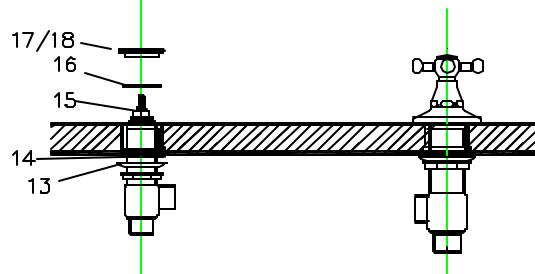

Algarve, Anello, Beaumonde, De Lorean & La Salle, Edwardian, Excellence, Gaugin & Monet & King pair deck bath valves

Monet & King

all dimensions in mm

- 1-backnut
- 2-fibre washer
- 3-rubber washer
- 4-o-ring
- 5-tap
- 6-handwheel