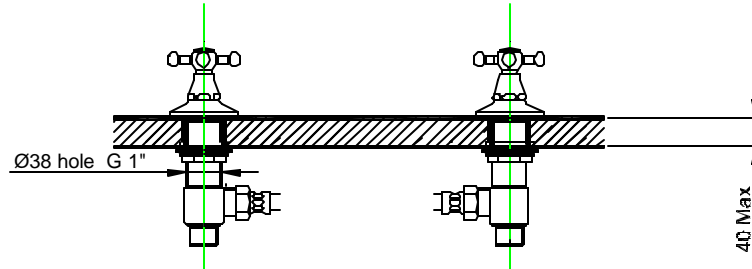

Algarve, Anello, Beaumonde, De Lorean & La Salle, Edwardian, Excellence, Gaugin & Monet & King pair deck bath valves

Monet & King

all dimensions in mm

- 1-backnut
- 2-fibre washer
- 3-rubber washer
- 4-o-ring
- 5-tap
- 6-handwheel