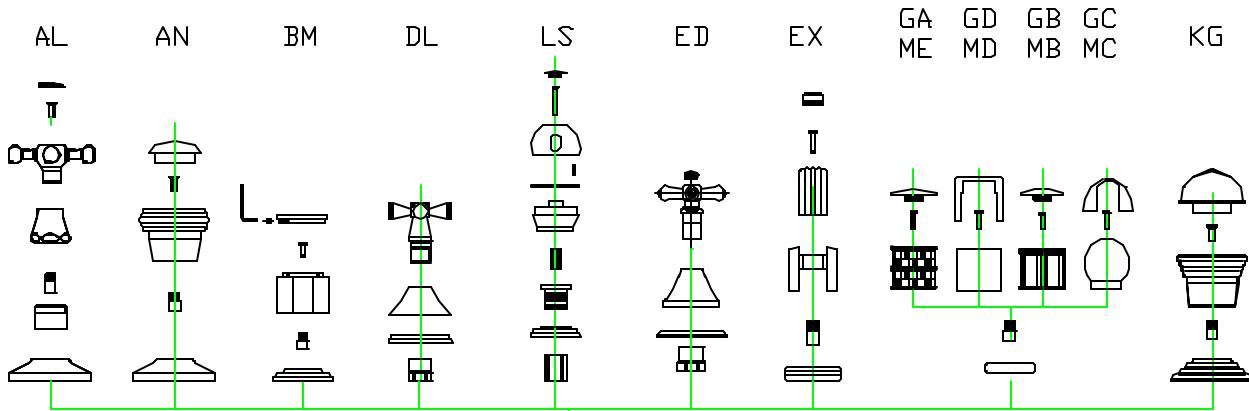

Algarve, Anello, Beaumonde, De Lorean & La Salle, Edwardian, Excellence, Gaugin & Monet & King pair deck bath valves

Monet & King

all dimensions in mm

- 1-backnut
- 2-fibre washer
- 3-rubber washer
- 4-o-ring
- 5-tap
- 6-handwheel