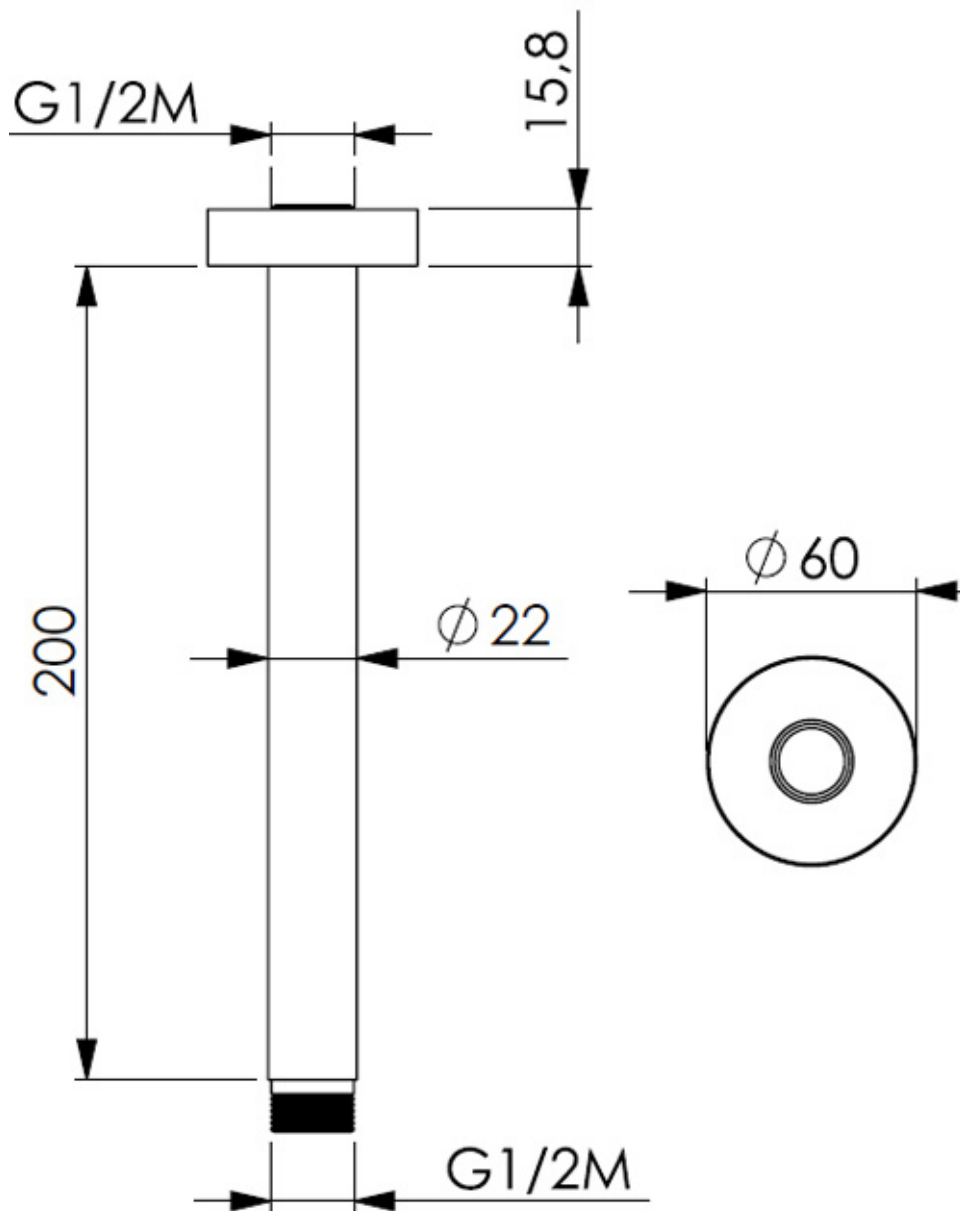

BLACK 200mm Fixed Ceiling Arm

CIFIAL[®]

www.cifial.co.uk
sales@cifial.co.uk

dimensions mm