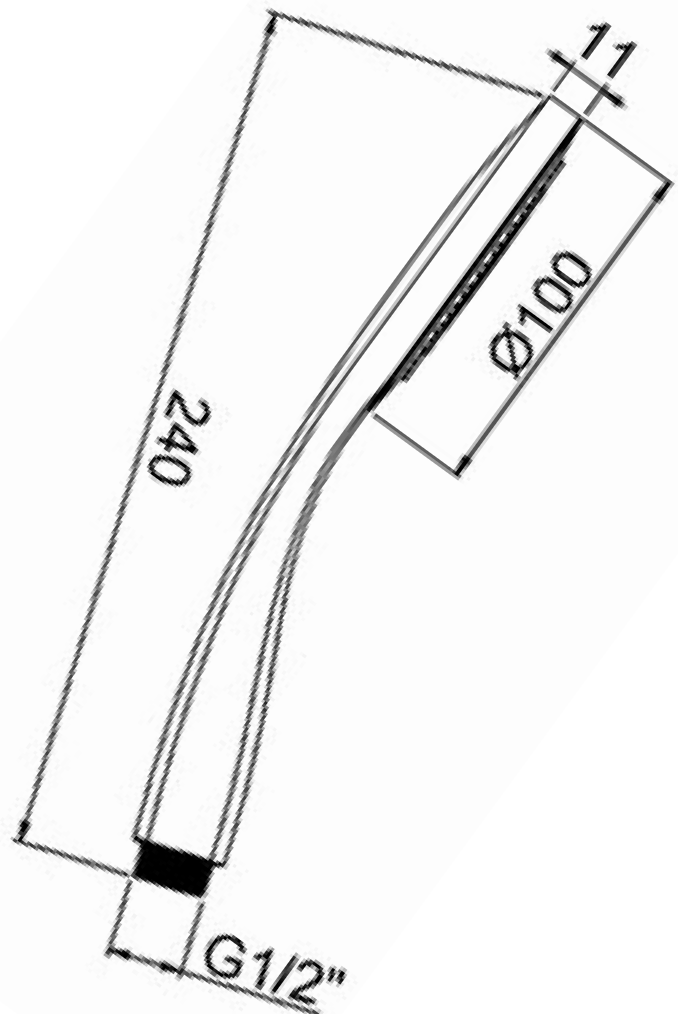

Code: 131-614

technical specifications

BLACK

flexi shower handset - single function

CIFIAL

www.cifial.co.uk
cifialuk@btconnect.com

dimensions mm