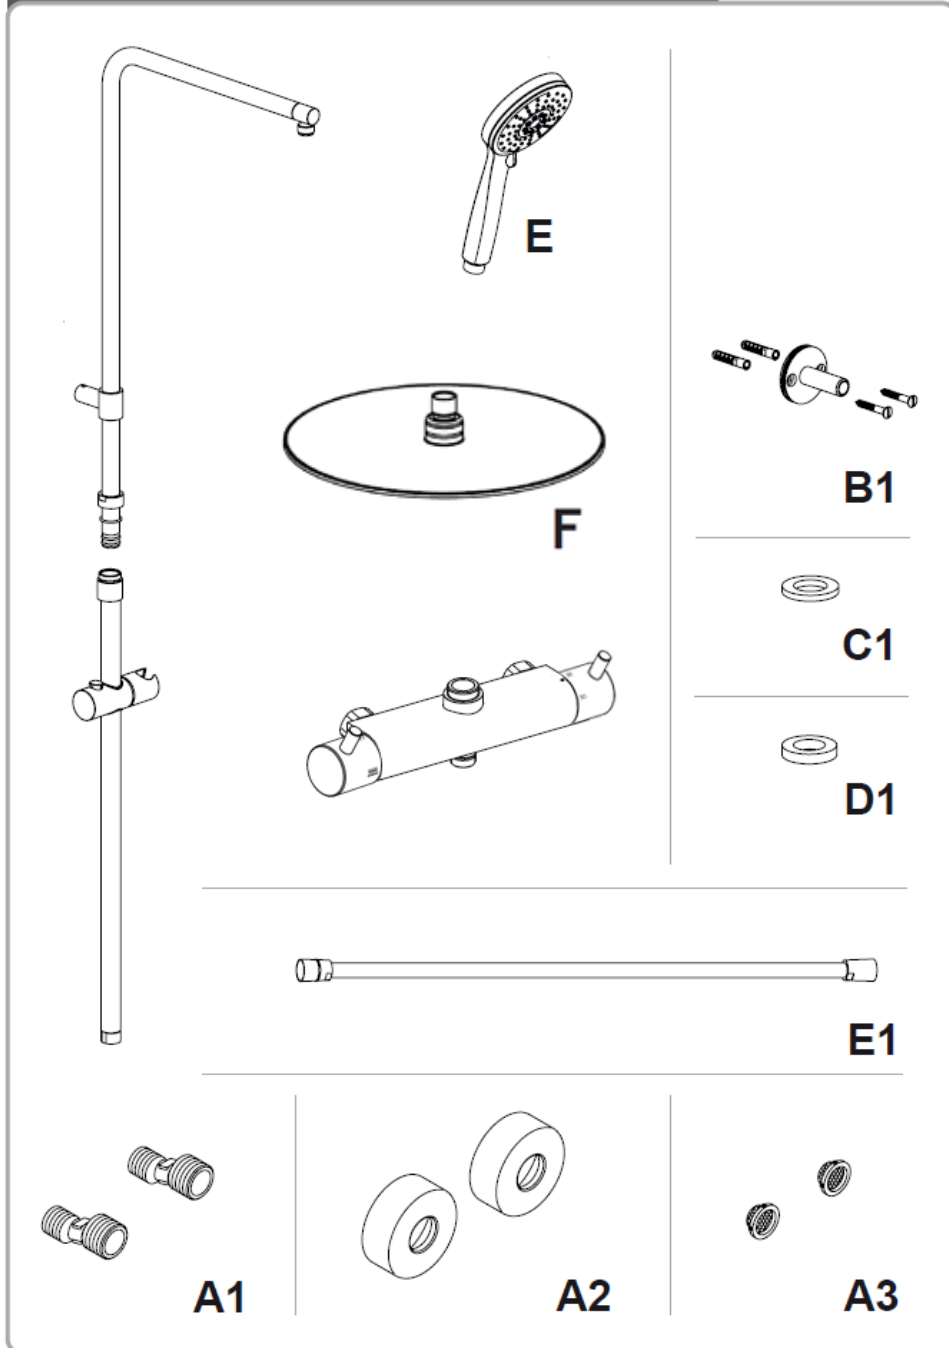

Incluso / Included / Inclus / Dabei / incluido / Inbegrepen