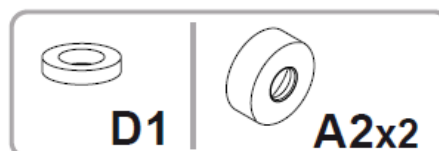

CIFIAL®

www.cifial.co.uk
sales@cifial.co.uk