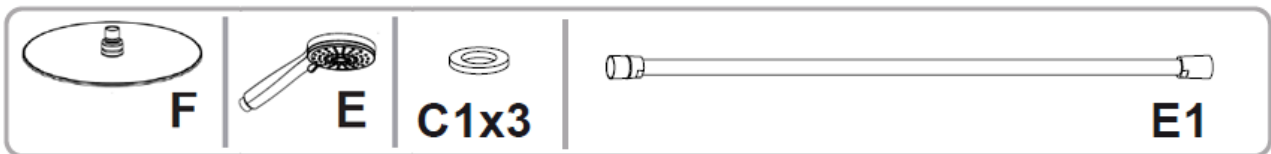

CIFIAL®

www.cifial.co.uk
sales@cifial.co.uk