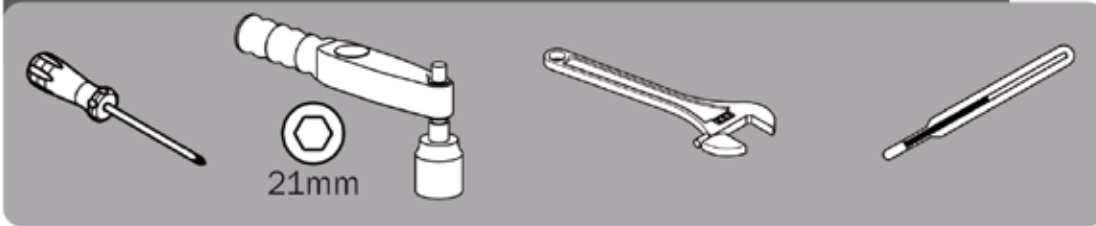

Not included / Non inclus / δεν συμπεριλαμβάνονται / Não incluído / Non incluso / brak w zestawie
no incluido / не входит до комплекты / neinclus / dahil değildir / Не входит в комплект

CIFIAL®

www.cifial.co.uk
sales@cifial.co.uk