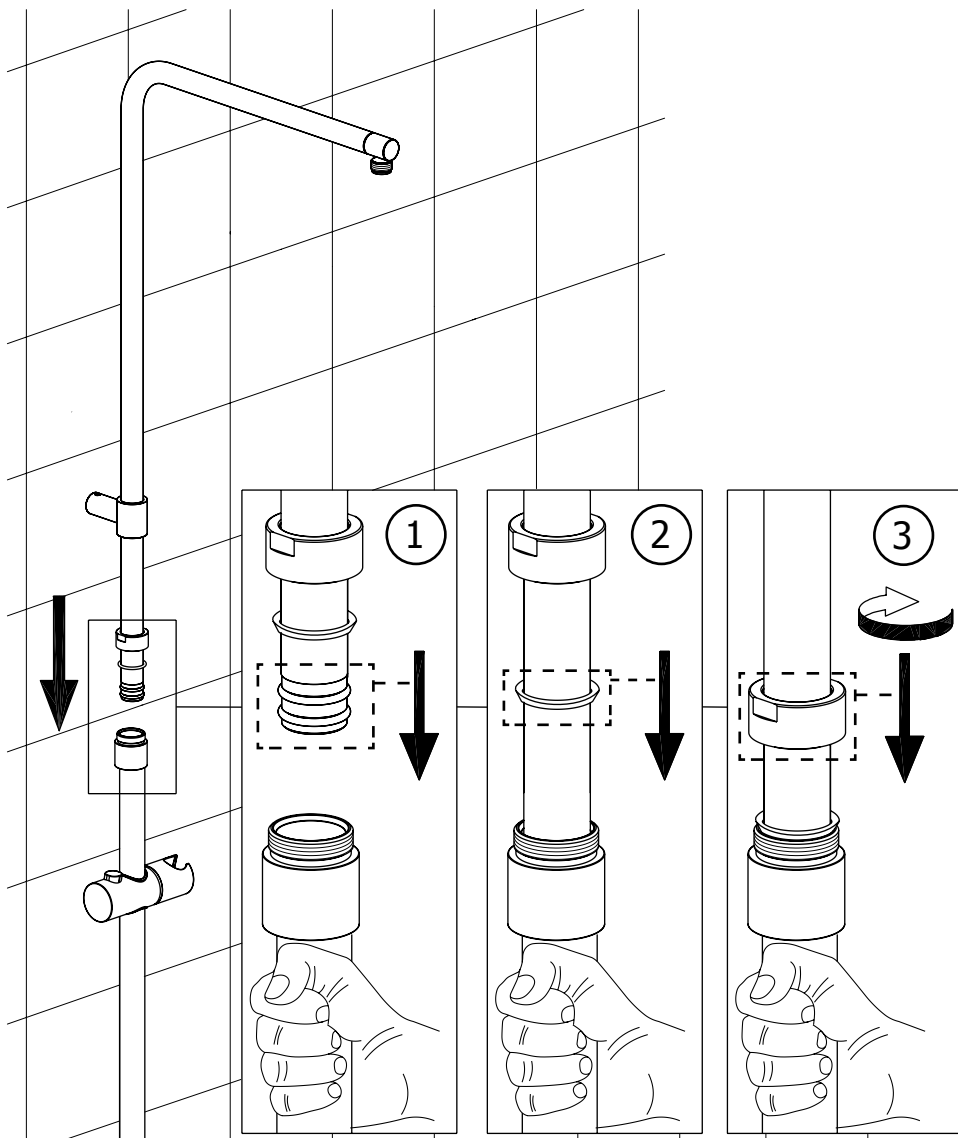

CIFIAL®

www.cifial.co.uk
sales@cifial.co.uk