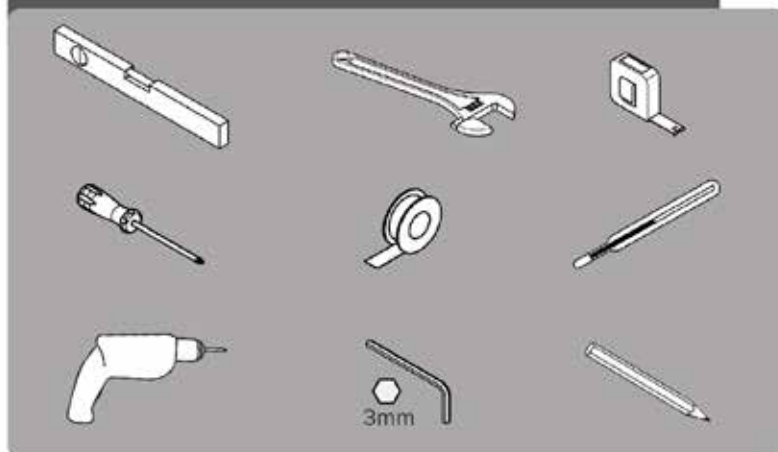

OPERATING CONDITIONS

- Minimum dynamic pressure.....1 bar
- Recommended working pressure (static).....3 bar
  (ATTENTION: when pressure exceeds 5 bar, the installation of a pressure reducer is recommended)
- Maximum working pressure (static).....5 bar
- Maximum test pressure (static).....16 bar
- Maximum hot water temperature.....80 °C
- Recommended hot water temperature.....65 °C (for safety and energy saving)

Non incluso / Not included / Non inclus / Nicht Dabei / No incluido / Nitinbegrepen

CIFIAL®

www.cifial.co.uk
sales@cifial.co.uk