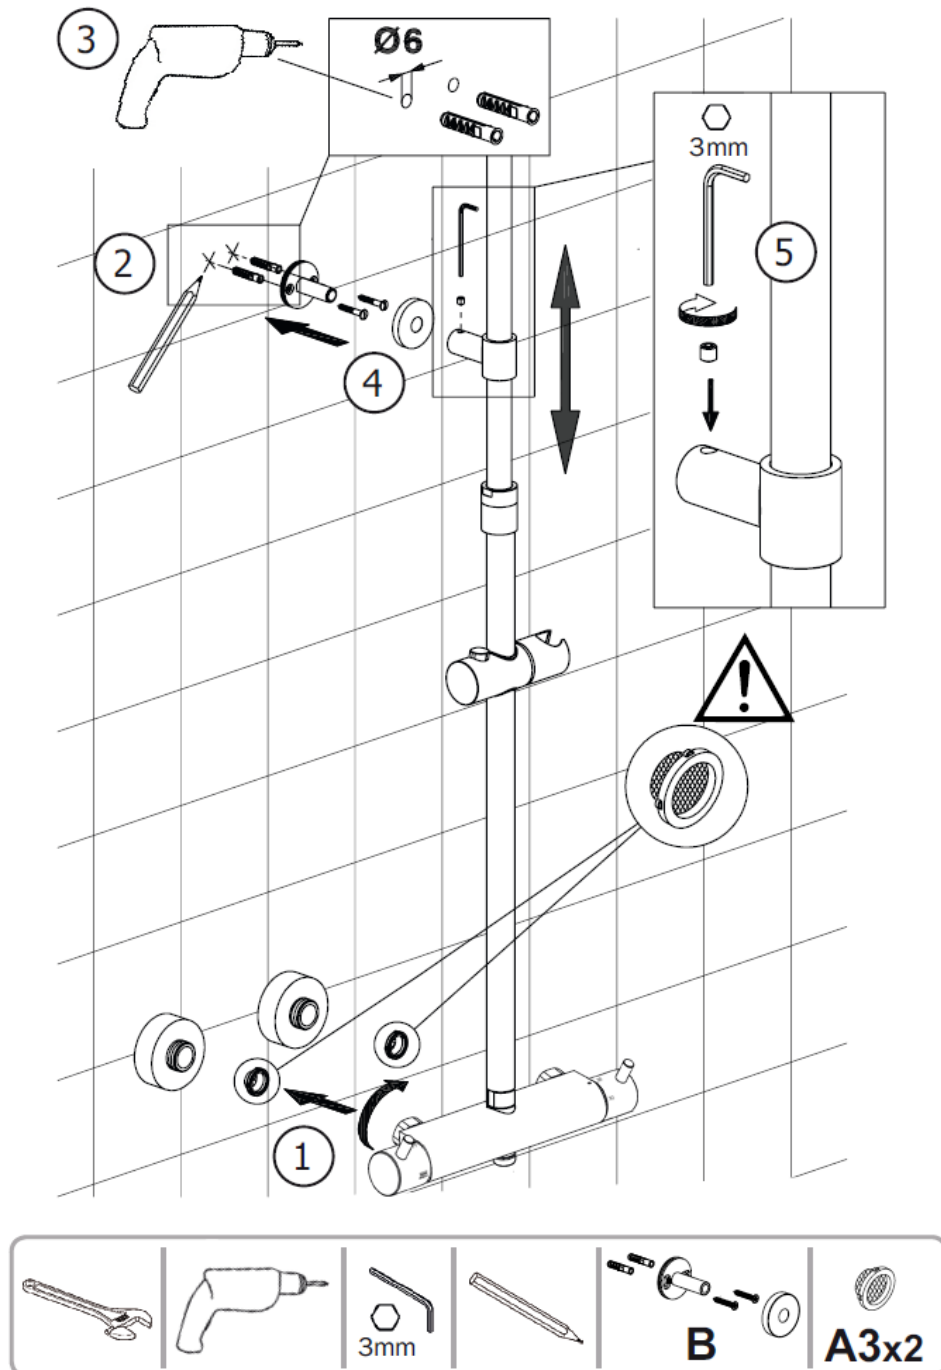

CIFIAL®

www.cifial.co.uk
sales@cifial.co.uk