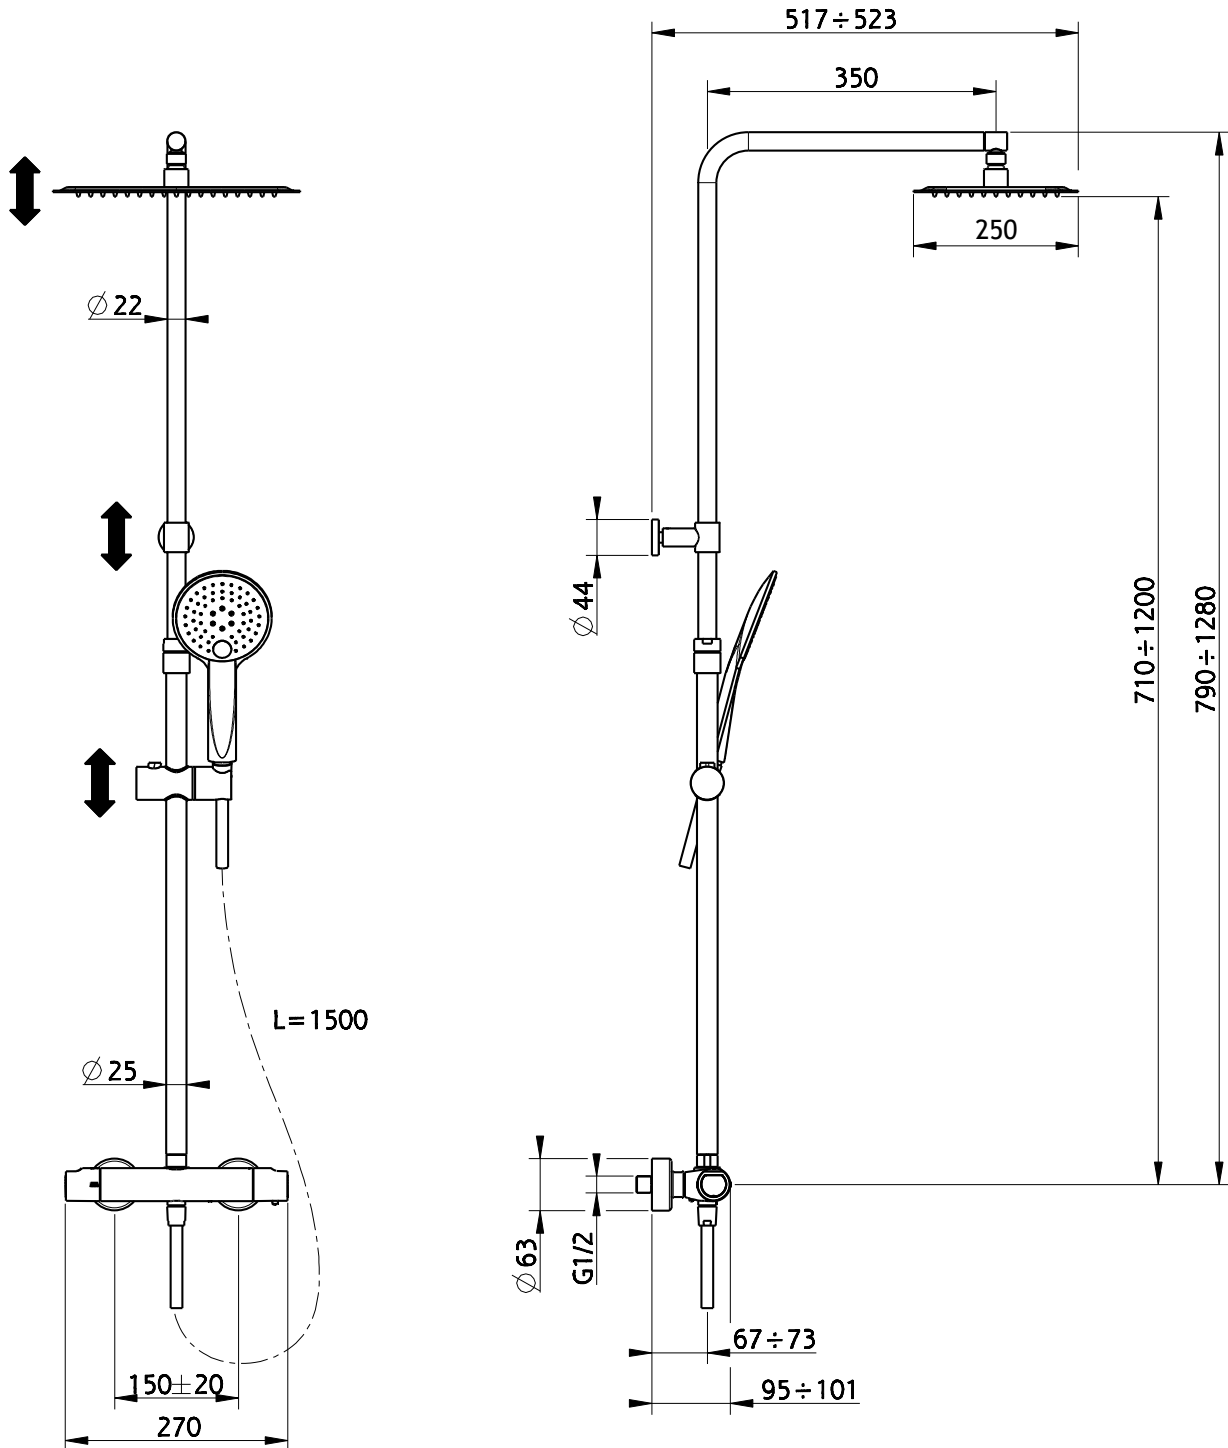

Code: 780AG-614  
780AG-625

technical specifications

# BLACK / TECHNO adjustable

Thermostatic Shower Column