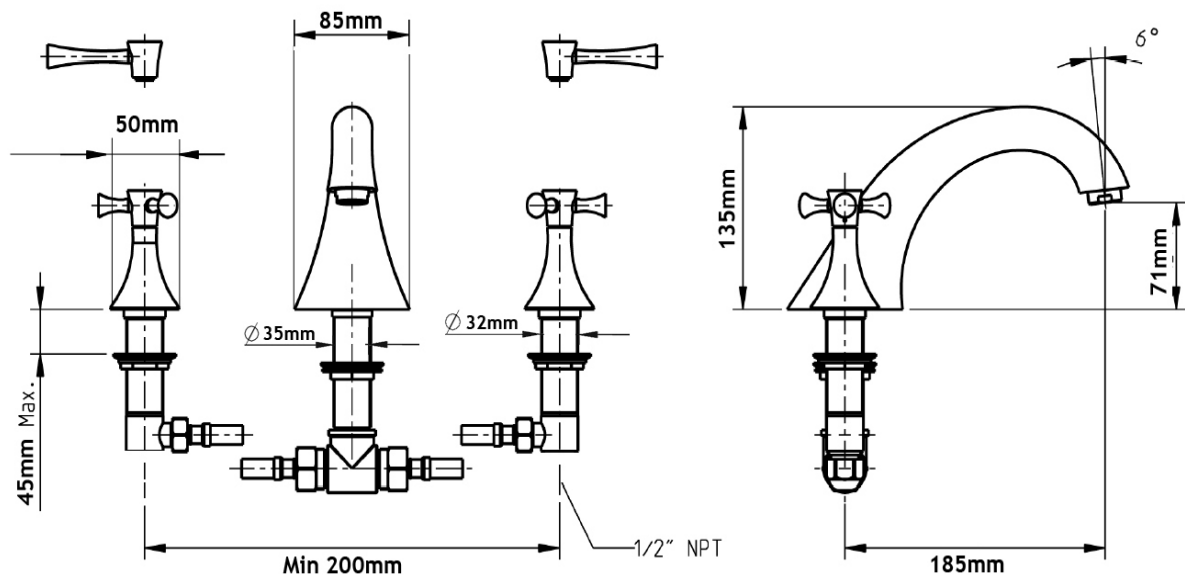

TECHNICAL DRAWING

Brookhaven 3h Bath Mixer

Code: 31405MW.L
31405MW.X

CIFIAL 

CIFIAL UK LTD
7 Faraday Court, Park Farm Ind Est
Wellingborough, Northants NN8 6XY
Tel: 01933 402008 Fax: 01933 402063
Email: sales@cifial.co.uk
Website: www.cifial.co.uk

1	Spline Extension	2
2	Spout	1
5	Lever Handle	2
6	Aerator Assembly	1
7	Spline Extension Screw	2
8	Cross Handle	2
11	Spout Set Screw	1
12	Handle Set Screw	2
14	Crown Bell	2