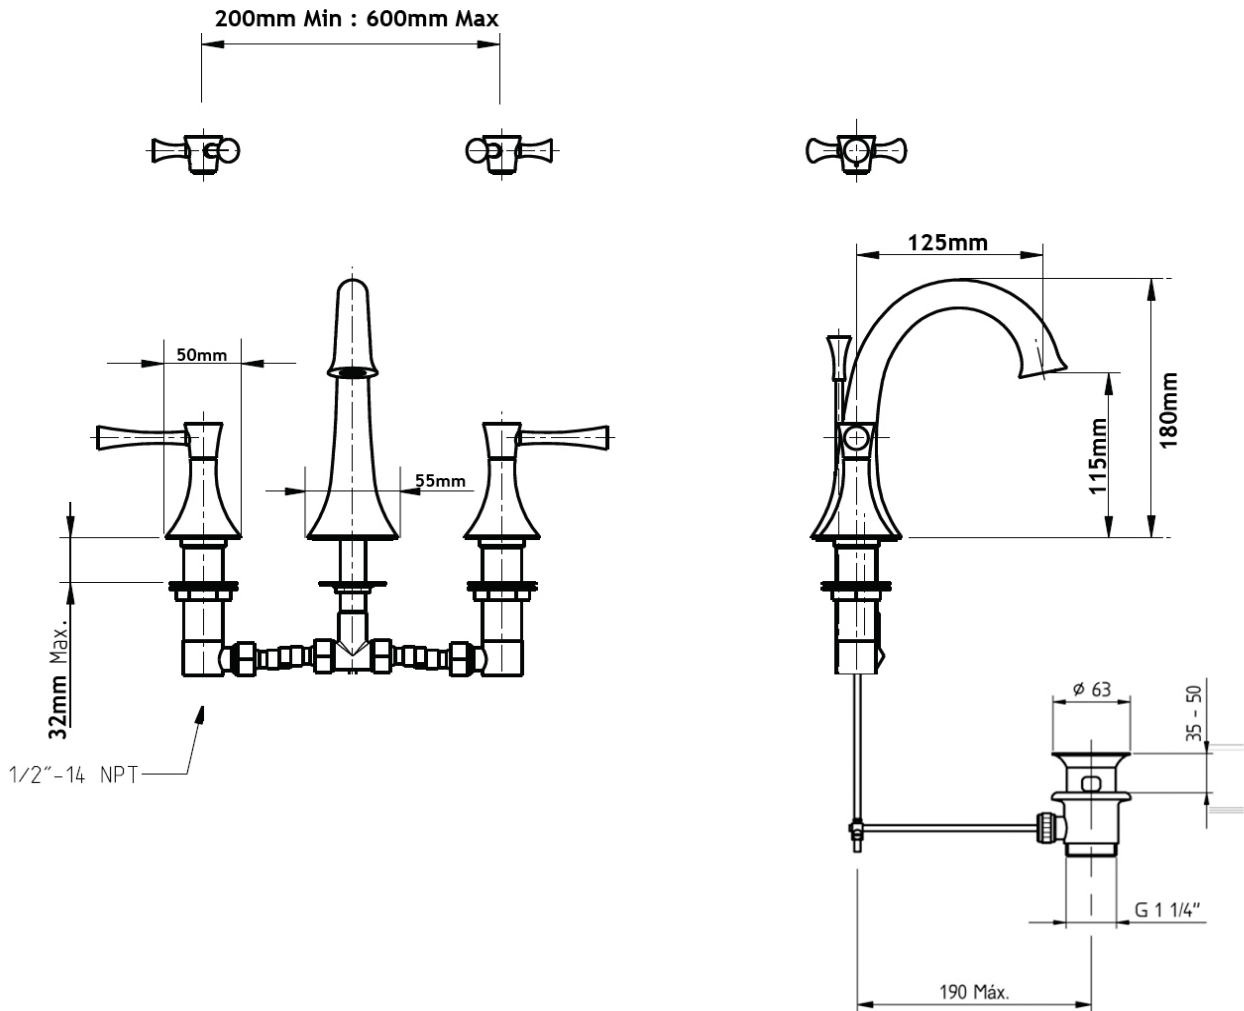

TECHNICAL DRAWING

Brookhaven 3h Basin Mixer

Code: 31141MW.W
31140MW.W

CIFIAL 

CIFIAL UK LTD
7 Faraday Court, Park Farm Ind Est
Wellingborough, Northants NN8 6XY
Tel: 01933 402008 Fax: 01933 402063
Email: sales@cifial.co.uk
Website: www.cifial.co.uk

1	'T' piece	1
2	Spline Extension	2
3	Brass Washer	1
4	Washer	1
5	Washer	2
6	Aerator Assembly	1
7	Spout	1
8	Complete waste system	1
9	Flexible Hose	2
10	Lift Rod	1
12	Pop-up Waste Knob	1
13	Nipple	1
14	'o' ring	1
15	'o' ring	1
16	Grub Screw	2
17	Lock nut 3/8"	1
18	Cross Handle Assembly	2
20	Lever Assembly	2
22	Handle Set Screw	2
23	Bell Crown	2
24	Valve Body - cold	1
25	Valve Body - hot	1