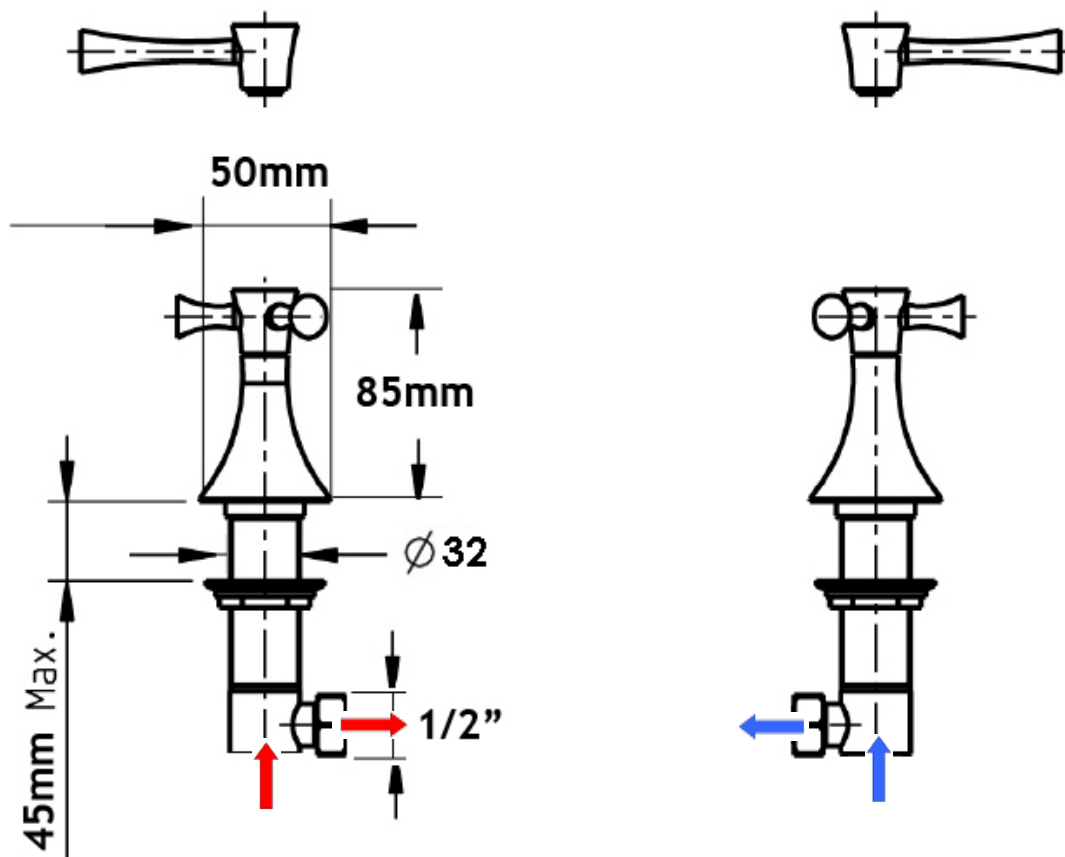

# BROOKHAVEN

Pair 1/2" deck bath valves

**Codes: 34890MW.L (lever)  
34890MW.X (cross)**

1	Spline Extension	2
5	Lever Handle	2
7	Spline Extention Screw	2
8	Cross Handle	2
12	Handle Set Screw	2
14	Crown Bell	2