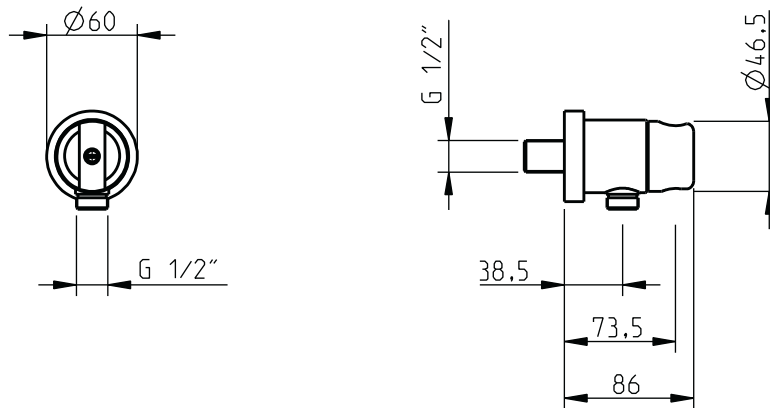

Code: 640055MD

technical specifications

TECHNO M3 metal deluxe

Flexi Wall Outlet Kit

Pack consists of:

- 1 x 055M Technovation metal handset*
- 1 x 048S Deluxe Shower Hose*
- 1 x 34523M3 Techno M3 Combined Wall Outlet & Park Bracket*

CIFIAL

www.cifial.co.uk
cifialuk@btconnect.com

dimensions mm

M3

Conjunto completo joelho de alimentação Wall handshower elbow supply

dimensões / dimensions mm

nota/note: xxx representa diferentes acabamentos
xxx represent different finishes

roseta
escutcheon
3450069-xxx

cavilha elástica
spring pin
5745020i006

nipple
3456032

parafuso
screw
5020261

corpo do suporte do chuveiro
handset support body
3450062-xxx

casquilho de saída
shower outlet
3400460-xxx