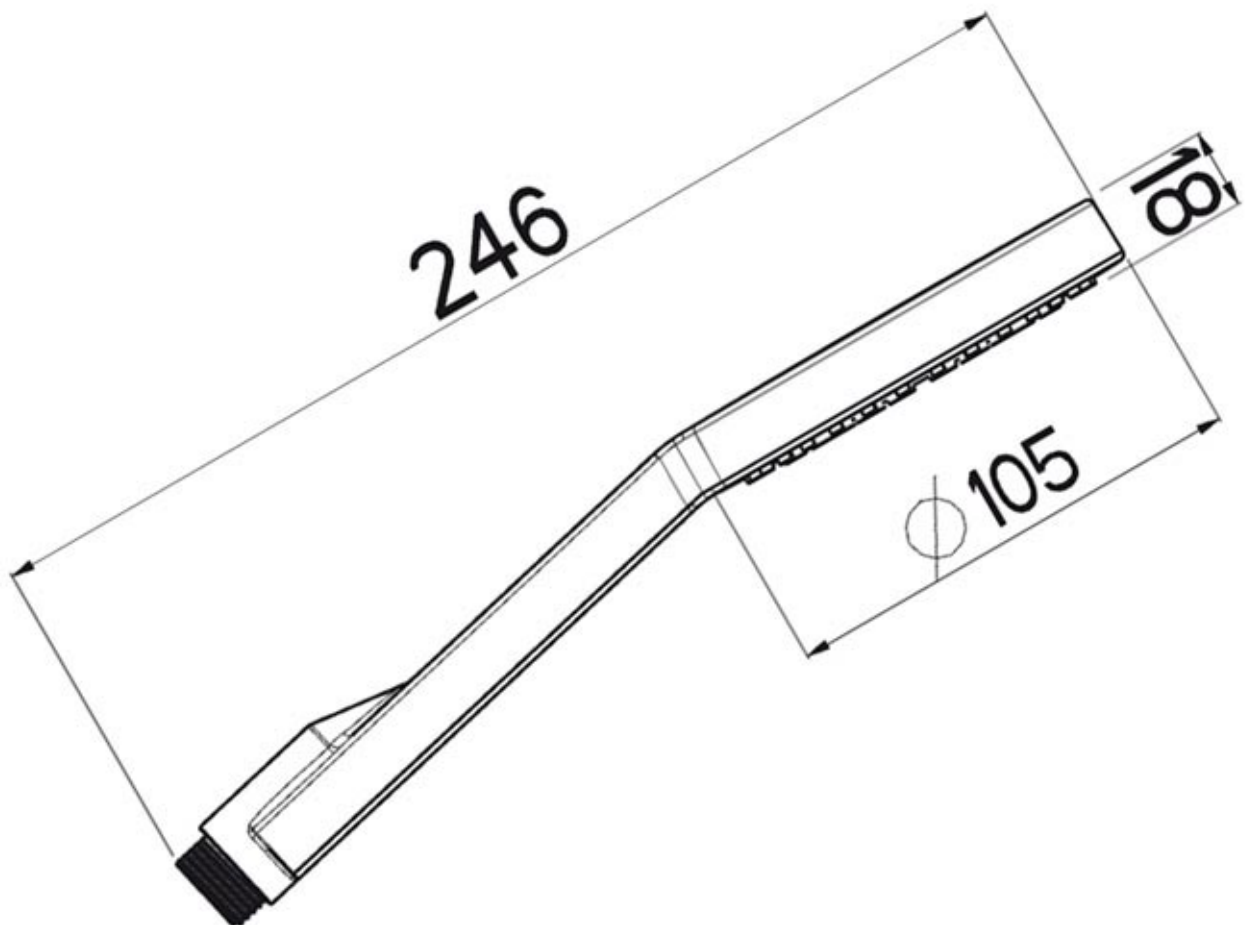

Code: 640080S

technical specifications

FRESCO standard

Flexi Wall Outlet Kit

Pack consists of:

- | | |
|-------------|--|
| 1 x 080 | Fresco handset |
| 1 x 095 | Standard 1.5m Shower Hose |
| 1 x 1966047 | Round Combined Wall
Outlet & Park Bracket |

CIFIAL

www.cifial.co.uk
cifialuk@btconnect.com

dimensions mm

FRESCO

Flexi Shower Handset

ROUND

combined wall outlet & park bracket