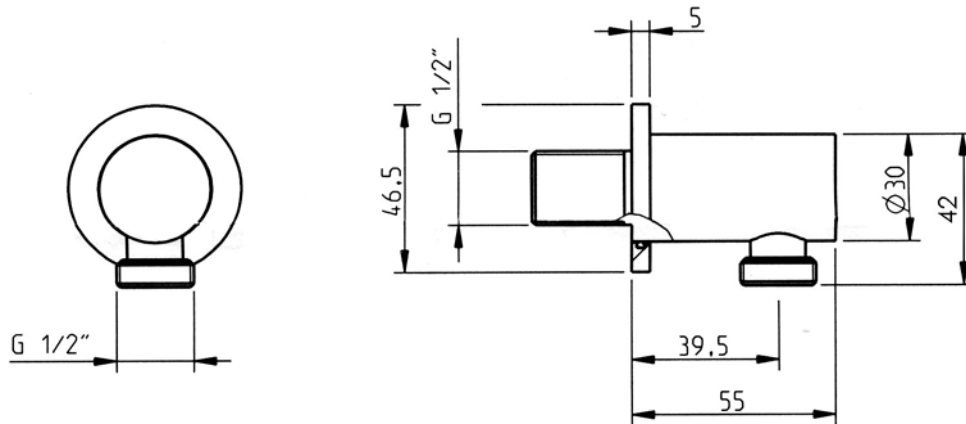

TRADITIONAL

Flexi Slider Bar Kit

Pack consists of:

- | | |
|-------------|----------------------------|
| 1 x 34590ED | Traditional handset |
| 1 x 095 | Standard 1.5m Shower Hose |
| 1 x 3450220 | Technovation wall outlet |
| 1 x 3450170 | Edwardian 600mm slider bar |

TRADITIONAL

single function shower handset

TECHNOVATION

Wall Outlet

EDWARDIAN

Slider Bar