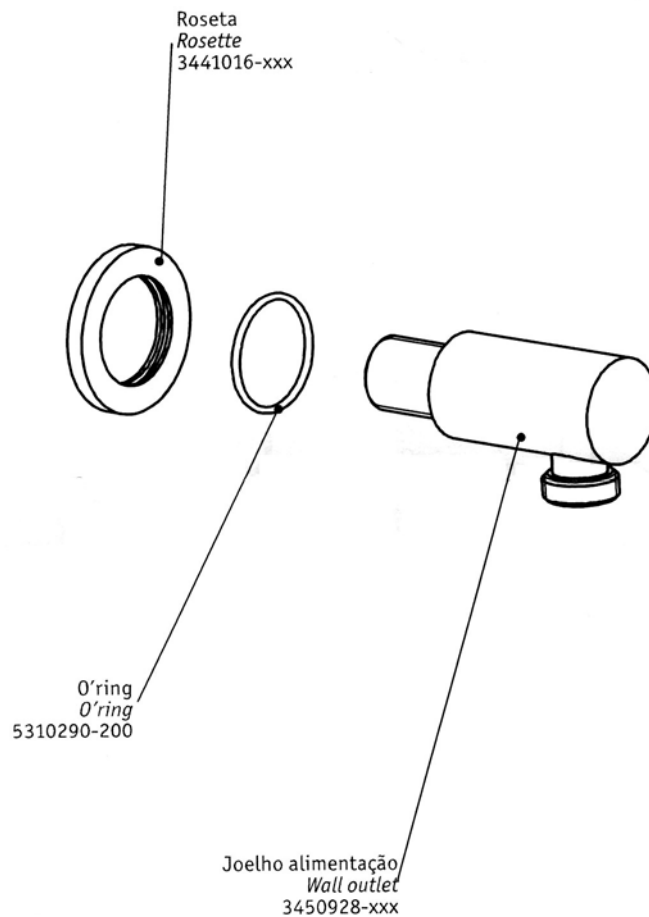

TRADITIONAL

Flexi Slider Bar Kit

Pack consists of:

- | | |
|-------------|----------------------------|
| 1 x 34590ED | Traditional handset |
| 1 x 095 | Standard 1.5m Shower Hose |
| 1 x 3450220 | Technovation wall outlet |
| 1 x 3450170 | Edwardian 600mm slider bar |

TRADITIONAL

single function shower handset

TECHNOVATION

Wall Outlet

EDWARDIAN

Slider Bar