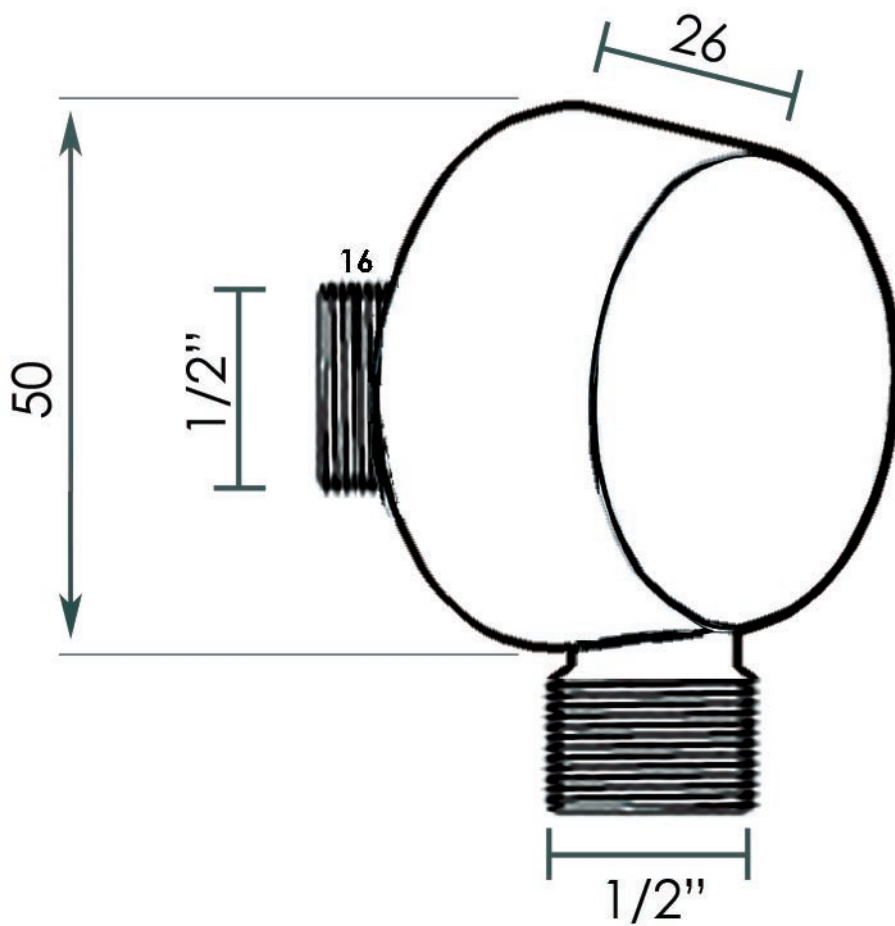

Code: 654055S

technical specifications

TECHNO standard

Flexi Slider Bar Kit

Pack consists of:

<i>1 x 055</i>	<i>Techno handset</i>
<i>1 x 095</i>	<i>Standard 1.5m Shower Hose</i>
<i>1 x 089</i>	<i>Style wall outlet</i>
<i>1 x 34501TH</i>	<i>Techno 600mm slider</i>

CIFIAL

www.cifial.co.uk
cifialuk@btconnect.com

dimensions mm

TECHNOVATION

Flexi Shower Handset

STYLE

Flexi Shower Wall Outlet

INSTRUÇÕES DE INSTALAÇÃO INSTALLATION INSTRUCTIONS

Techno / Technovation

Barra de chuveiro / Shower slider bar

código/code | 34500TH-xxx
34501TH-xxx
34502TH-xxx (UK)

INSTALADOR / INSTALLER:

Por favor entregue todas as instruções que acompanham este produto ao seu proprietário.
Please leave all leaflets with the building owner to file for future reference.

Código/Code	Descrição/Description	A
34500TH-xxx	Barra chuveiro 900 / Shower slider bar 900	883
34501TH xxx	Barra chuveiro 600 / Shower slider bar 600	583
34502TH-xxx	Barra chuveiro 600 / Shower slider bar 600	583