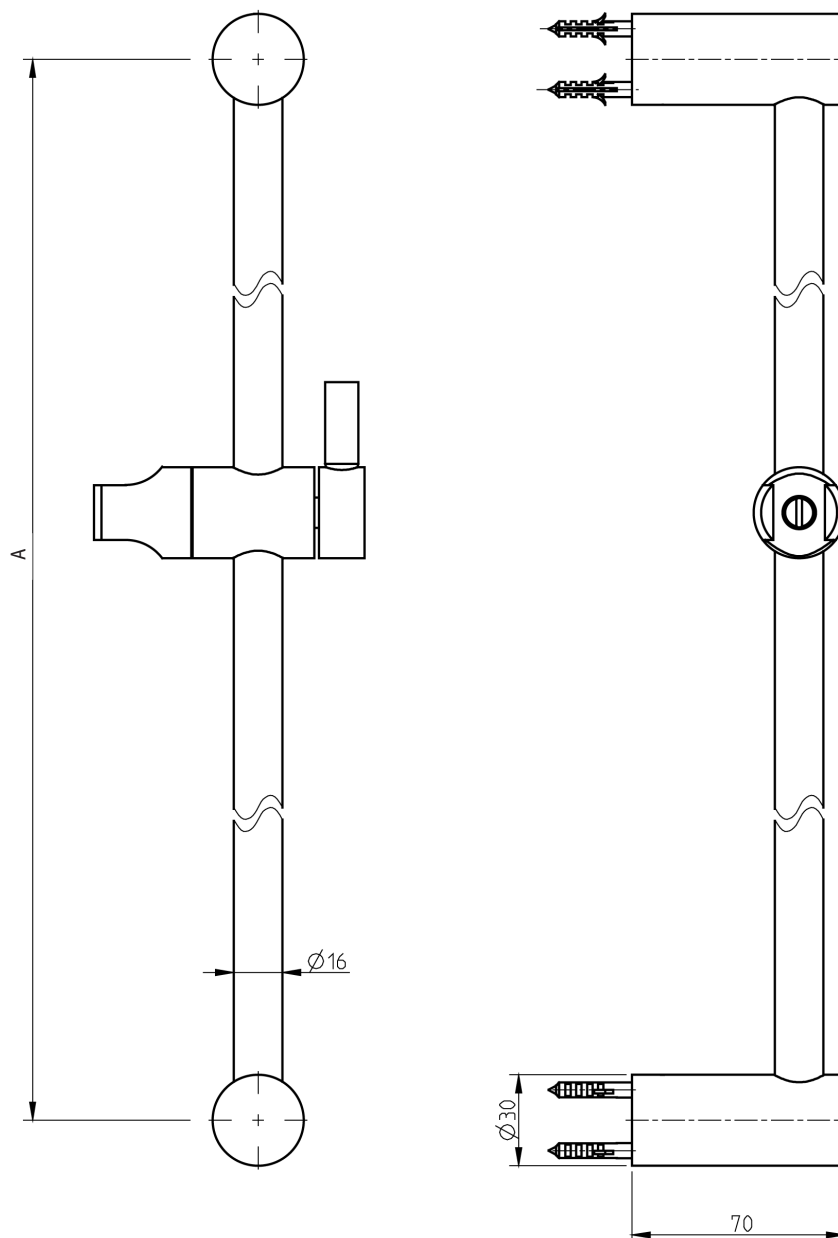

Code: 654055S

technical specifications

TECHNO standard

Flexi Slider Bar Kit

Pack consists of:

<i>1 x 055</i>	<i>Techno handset</i>
<i>1 x 095</i>	<i>Standard 1.5m Shower Hose</i>
<i>1 x 089</i>	<i>Style wall outlet</i>
<i>1 x 34501TH</i>	<i>Techno 600mm slider</i>

CIFIAL

www.cifial.co.uk
cifialuk@btconnect.com

dimensions mm

TECHNOVATION

Flexi Shower Handset

STYLE

Flexi Shower Wall Outlet

INSTRUÇÕES DE INSTALAÇÃO INSTALLATION INSTRUCTIONS

Techno / Technovation

Barra de chuveiro / Shower slider bar

código/code | 34500TH-xxx
34501TH-xxx
34502TH-xxx (UK)

INSTALADOR / INSTALLER:

Por favor entregue todas as instruções que acompanham este produto ao seu proprietário.
Please leave all leaflets with the building owner to file for future reference.

Código/Code	Descrição/Description	A
34500TH-xxx	Barra chuveiro 900 / Shower slider bar 900	883
34501TH xxx	Barra chuveiro 600 / Shower slider bar 600	583
34502TH-xxx	Barra chuveiro 600 / Shower slider bar 600	583