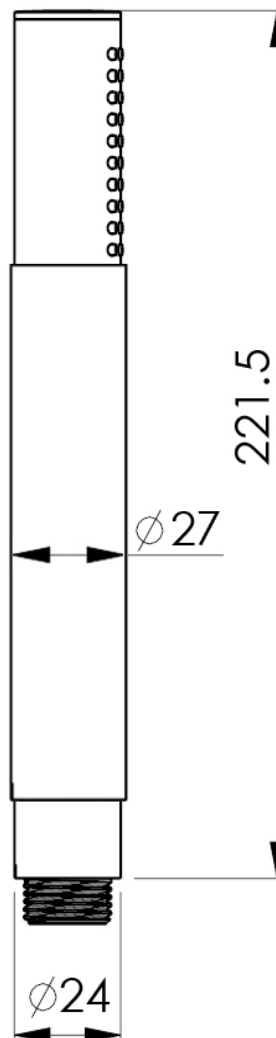

Code: 654055S

technical specifications

TECHNO standard

Flexi Slider Bar Kit

Pack consists of:

<i>1 x 055</i>	<i>Techno handset</i>
<i>1 x 095</i>	<i>Standard 1.5m Shower Hose</i>
<i>1 x 089</i>	<i>Style wall outlet</i>
<i>1 x 34501TH</i>	<i>Techno 600mm slider</i>

CIFIAL

www.cifial.co.uk
cifialuk@btconnect.com

dimensions mm

TECHNOVATION

Flexi Shower Handset

STYLE

Flexi Shower Wall Outlet

INSTRUÇÕES DE INSTALAÇÃO INSTALLATION INSTRUCTIONS

Techno / Technovation

Barra de chuveiro / Shower slider bar

código/code | 34500TH-xxx
34501TH-xxx
34502TH-xxx (UK)

INSTALADOR / INSTALLER:

Por favor entregue todas as instruções que acompanham este produto ao seu proprietário.
Please leave all leaflets with the building owner to file for future reference.

Código/Code	Descrição/Description	A
34500TH-xxx	Barra chuveiro 900 / Shower slider bar 900	883
34501TH xxx	Barra chuveiro 600 / Shower slider bar 600	583
34502TH-xxx	Barra chuveiro 600 / Shower slider bar 600	583