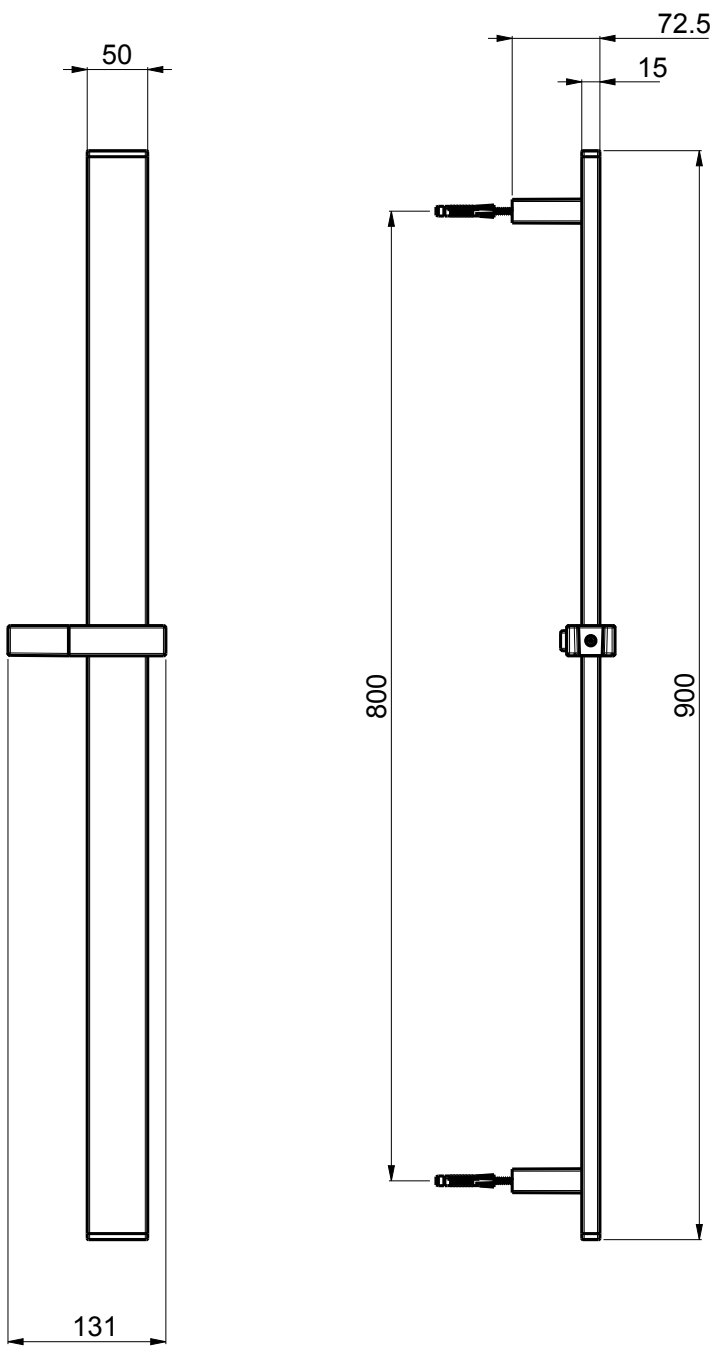

## Flexi Slider Bar Kit

Pack consists of:

1 x 057	Flat Soft handset
1 x 048S	Deluxe 1.5m Shower Hose
1 x 088SSQ	Square wall outlet
1 x 34501FL	Flat 900mm slider

# FLAT SOFT

Flexi shower handset

# SQUARE

wall outlet

# FLAT SOFT

flexi shower handset

	Description	Qty
1	Raw Plug	2
2	Post	2
3	Wall Fixing	2
4	Screw	2
5	Cap	2
6	Grub Screw	2
7	Lock Nut	2
8	Slider Bar	1
9	Handset Holder	1
10	Adaptor	2