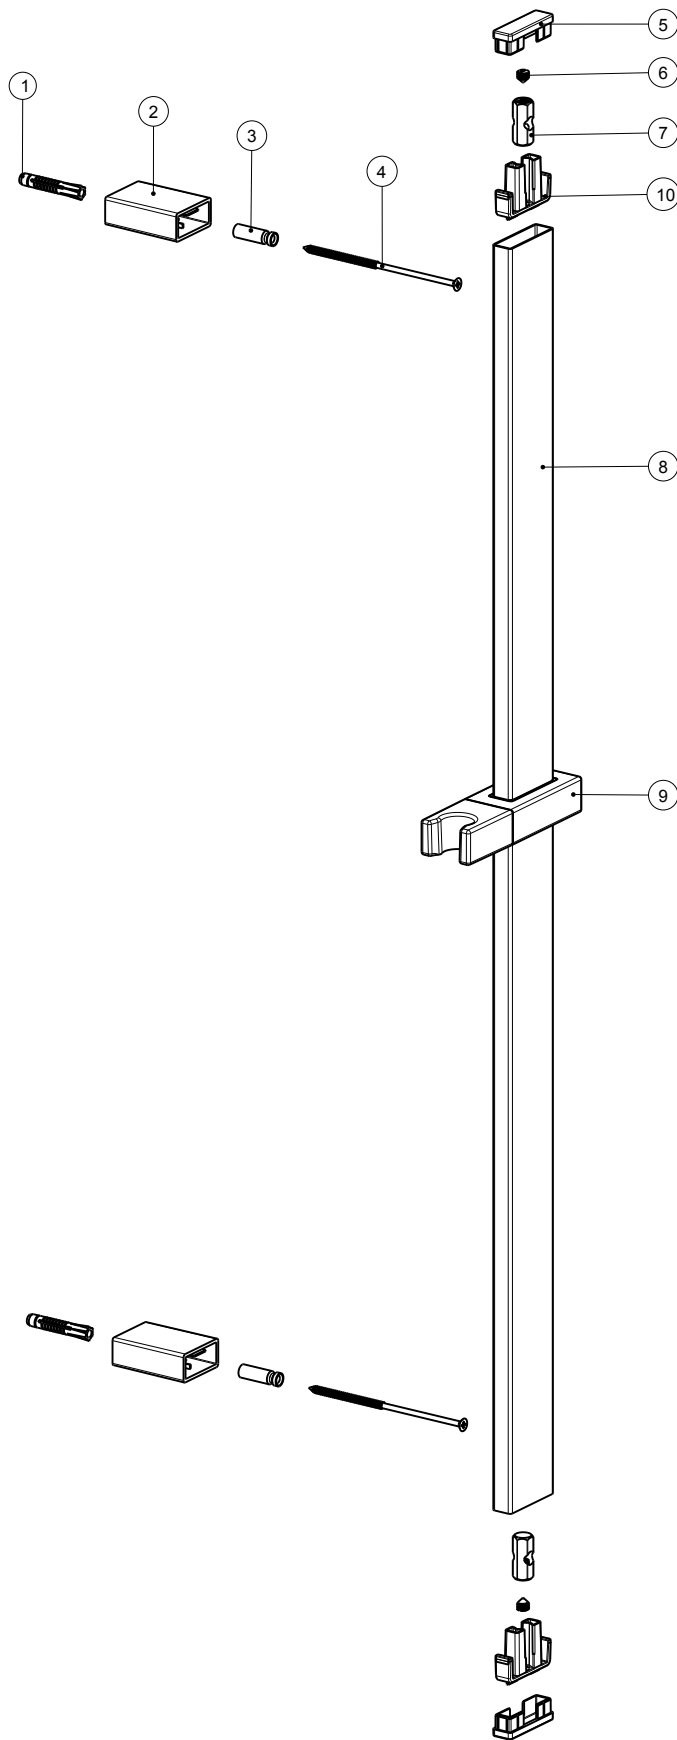

## Flexi Slider Bar Kit

Pack consists of:

1 x 057	Flat Soft handset
1 x 048S	Deluxe 1.5m Shower Hose
1 x 088SSQ	Square wall outlet
1 x 34501FL	Flat 900mm slider

# SQUARE

wall outlet

# FLAT SOFT

flexi shower handset

	Description	Qty
1	Raw Plug	2
2	Post	2
3	Wall Fixing	2
4	Screw	2
5	Cap	2
6	Grub Screw	2
7	Lock Nut	2
8	Slider Bar	1
9	Handset Holder	1
10	Adaptor	2