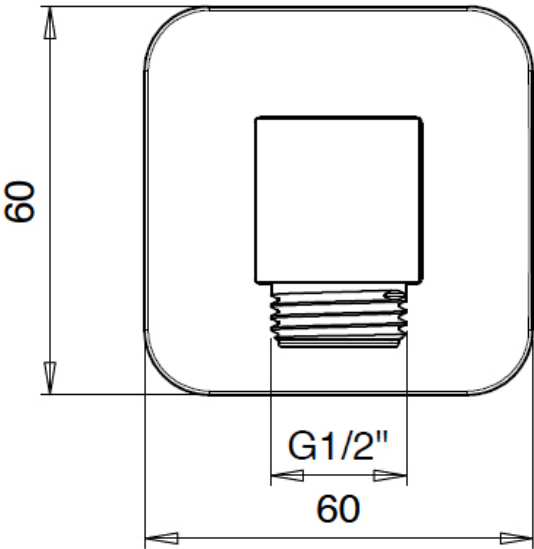

## Flexi Slider Bar Kit

Pack consists of:

1 x 057	Flat Soft handset
1 x 048S	Deluxe 1.5m Shower Hose
1 x 088SSQ	Square wall outlet
1 x 34501FL	Flat 900mm slider

# FLAT SOFT

flexi shower handset

	Description	Qty
1	Raw Plug	2
2	Post	2
3	Wall Fixing	2
4	Screw	2
5	Cap	2
6	Grub Screw	2
7	Lock Nut	2
8	Slider Bar	1
9	Handset Holder	1
10	Adaptor	2