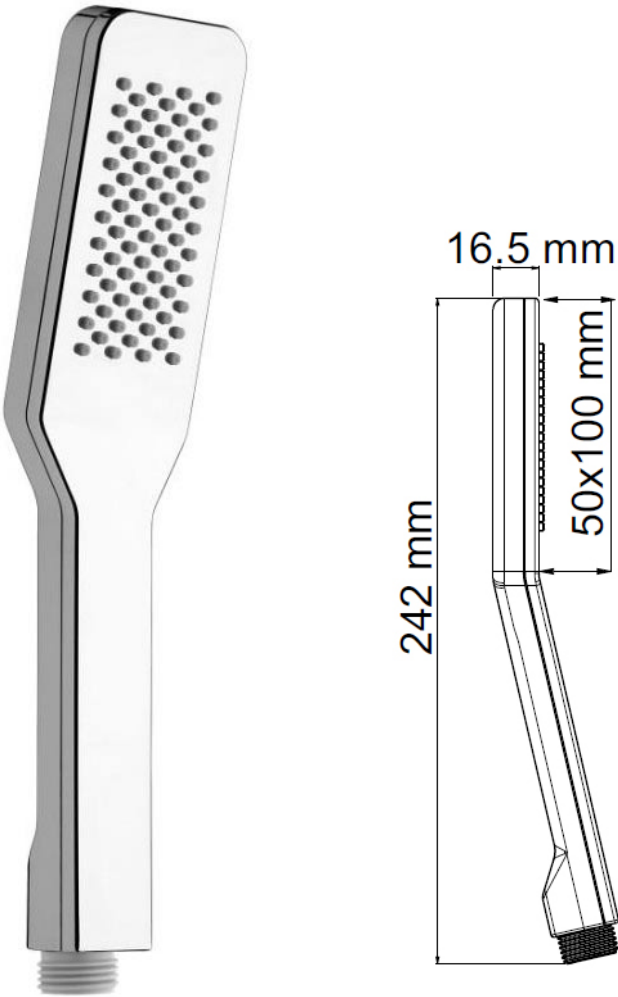

## Flexi Slider Bar Kit

Pack consists of:

1 x 057	Flat Soft handset
1 x 048S	Deluxe 1.5m Shower Hose
1 x 088SSQ	Square wall outlet
1 x 34501FL	Flat 900mm slider

# FLAT SOFT

Flexi shower handset

# FLAT SOFT

flexi shower handset

	Description	Qty
1	Raw Plug	2
2	Post	2
3	Wall Fixing	2
4	Screw	2
5	Cap	2
6	Grub Screw	2
7	Lock Nut	2
8	Slider Bar	1
9	Handset Holder	1
10	Adaptor	2