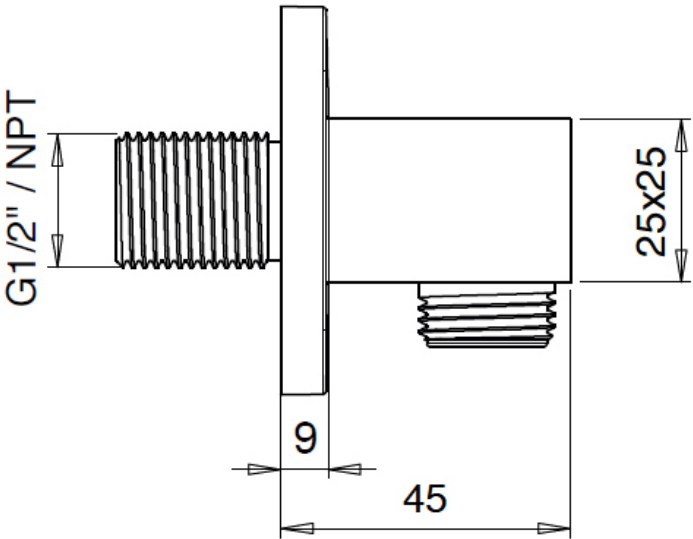

## Flexi Slider Bar Kit

Pack consists of:

1 x 057	Flat Soft handset
1 x 048S	Deluxe 1.5m Shower Hose
1 x 088SSQ	Square wall outlet
1 x 34501FL	Flat 900mm slider

# FLAT SOFT

flexi shower handset

	Description	Qty
1	Raw Plug	2
2	Post	2
3	Wall Fixing	2
4	Screw	2
5	Cap	2
6	Grub Screw	2
7	Lock Nut	2
8	Slider Bar	1
9	Handset Holder	1
10	Adaptor	2