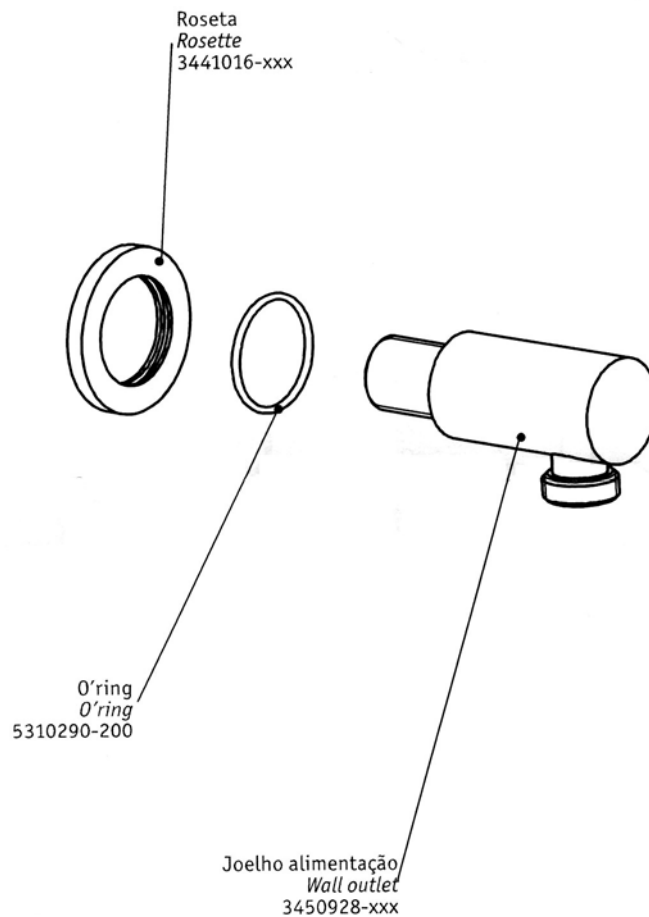

TECHNOVATION

Wall Outlet