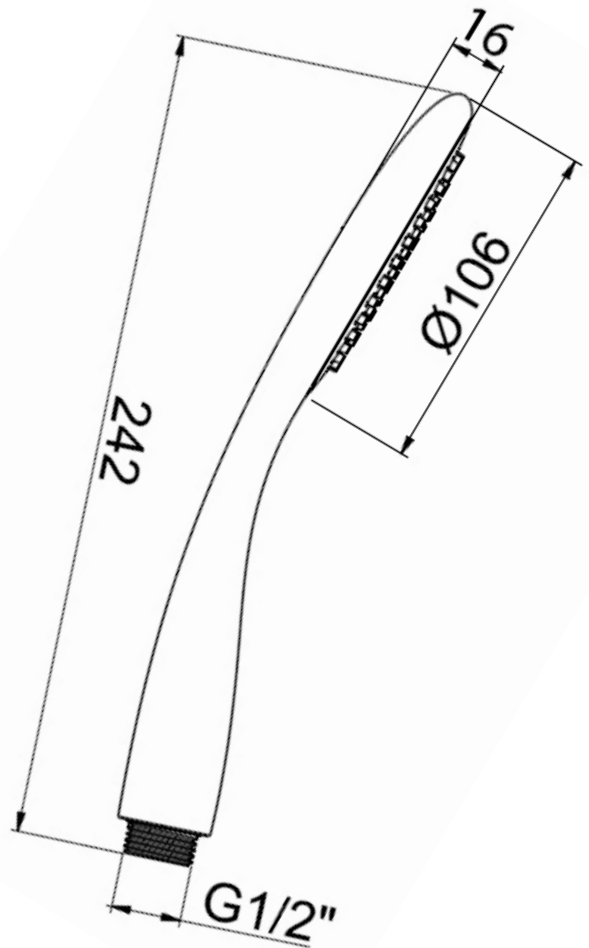

CLARO

flexi shower handset