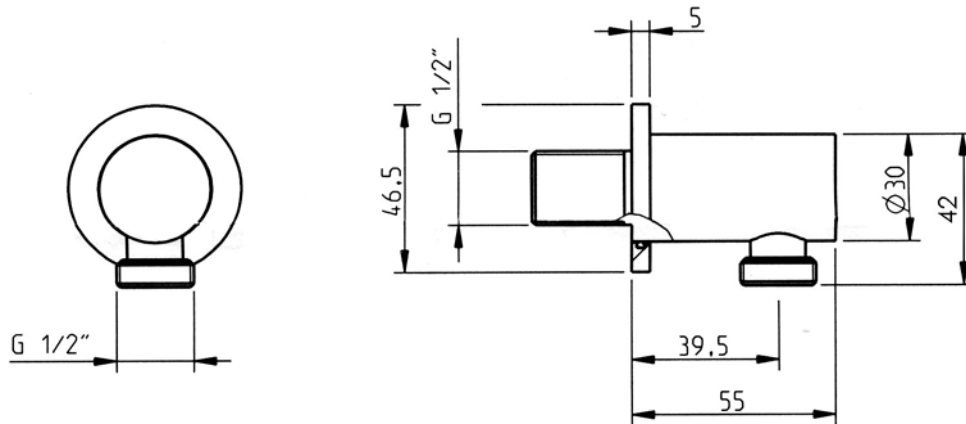

TECHNOVATION

Wall Outlet