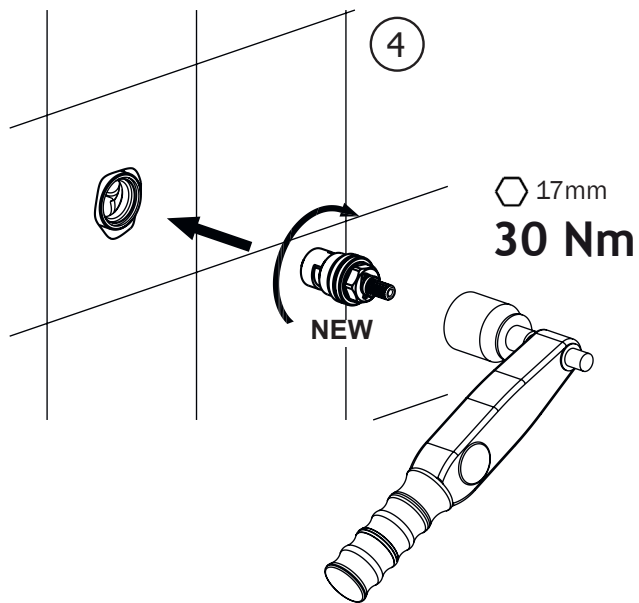

CIFIAL®

www.cifial.co.uk
sales@cifial.co.uk