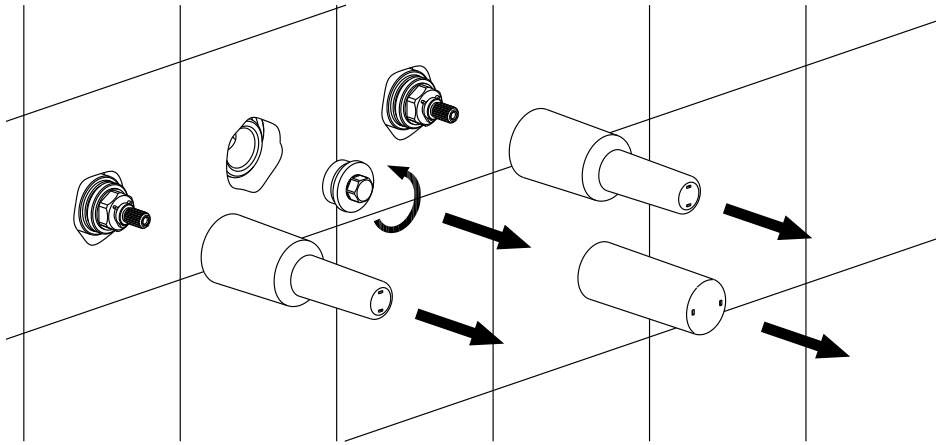

CIFIAL®

www.cifial.co.uk
sales@cifial.co.uk