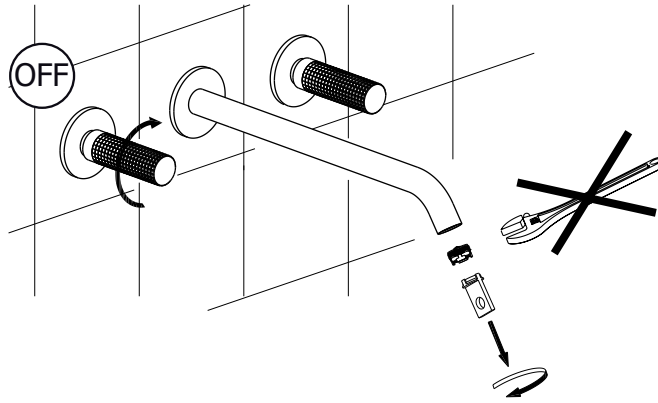

M16x1

CIFIAL®

www.cifial.co.uk
sales@cifial.co.uk