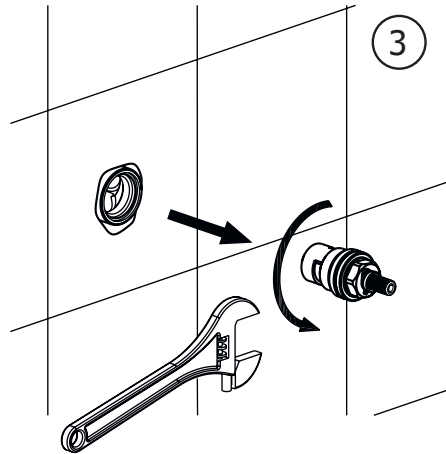

CIFIAL®

www.cifial.co.uk
sales@cifial.co.uk