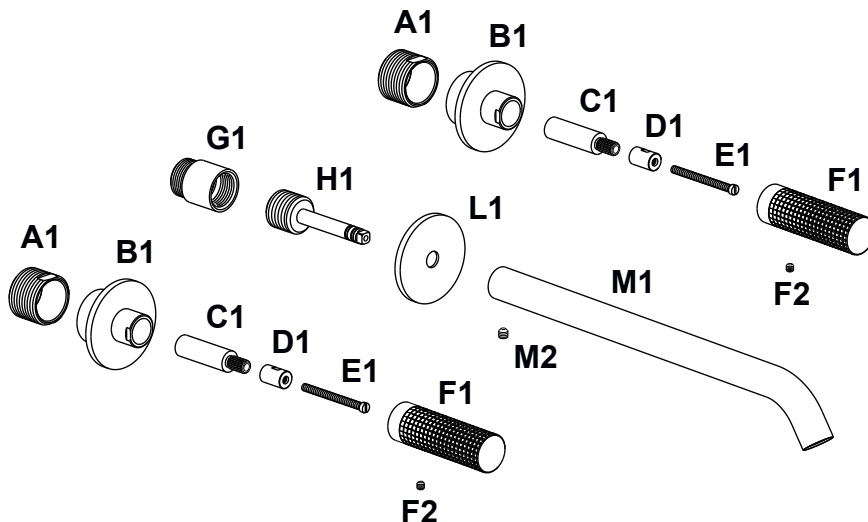

GB

OPERATING CONDITIONS

- Minimum dynamic pressure.....1 bar
- Recommended working pressure (static).....3 bar
  (ATTENTION: when pressure exceeds 5 bar, the installation of a pressure reducer is recommended)
- Maximum working pressure (static).....5 bar
- Maximum test pressure (static).....16 bar
- Maximum hot water temperature.....80 °C
- Recommended hot water temperature.....65 °C (for safety and energy saving)

Non incluso / Not included / Non inclus / Nicht Dabei / No incluido / Nitinbegrepen

Incluso / Included / Inclus / Dabei / incluido / Inbegrepen

CIFIAL®

www.cifial.co.uk
sales@cifial.co.uk