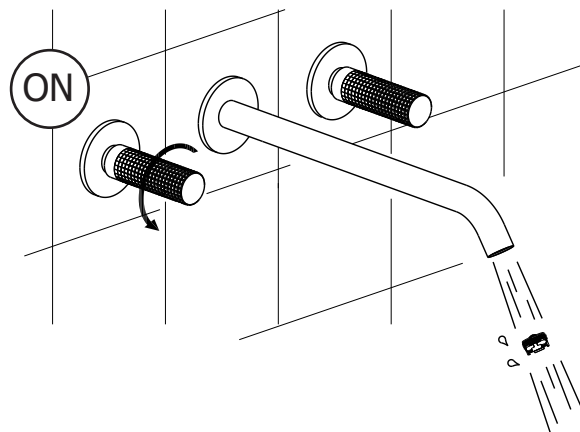

M16x1

CIFIAL®

www.cifial.co.uk
sales@cifial.co.uk