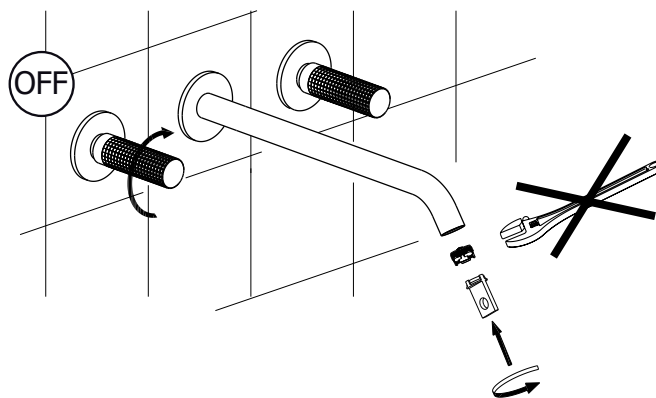

M16x1

CIFIAL®

www.cifial.co.uk
sales@cifial.co.uk