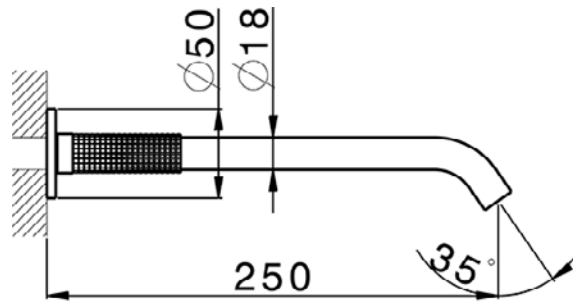

IZZY

3 hole wall basin mixer

CIFIAL®

CIFIAL[®]

www.cifial.co.uk
sales@cifial.co.uk

GB**OPERATING CONDITIONS**

- Minimum dynamic pressure.....1 bar
- Recommended working pressure (static).....3 bar
(ATTENTION: when pressure exceeds 5 bar, the installation of a pressure reducer is recommended)
- Maximum working pressure (static).....5 bar
- Maximum test pressure (static).....16 bar
- Maximum hot water temperature.....80 °C
- Recommended hot water temperature.....65 °C (for safety and energy saving)