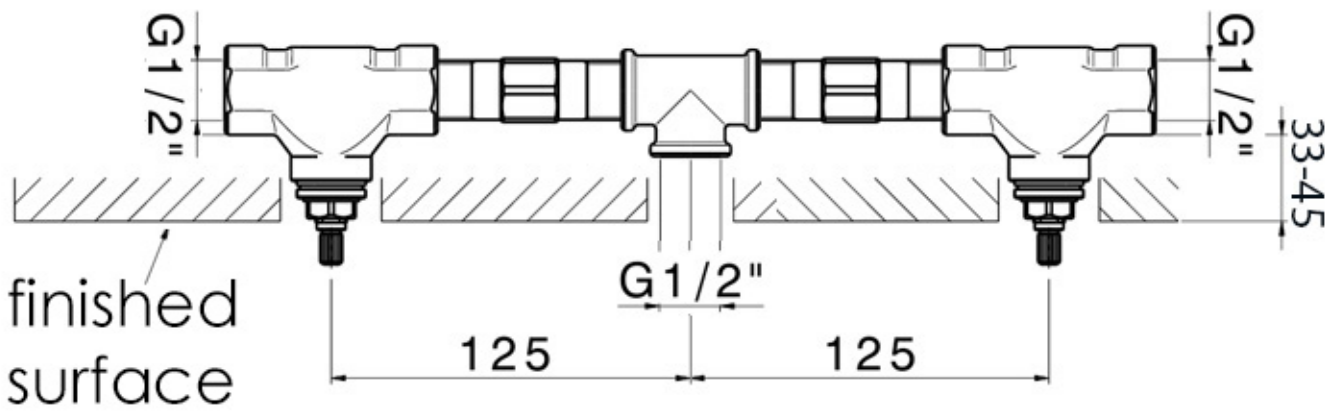

IZZY

3 hole wall basin mixer

CIFIAL®

CIFIAL[®]

www.cifial.co.uk
sales@cifial.co.uk

GB**OPERATING CONDITIONS**

- Minimum dynamic pressure.....1 bar
- Recommended working pressure (static).....3 bar
(ATTENTION: when pressure exceeds 5 bar, the installation of a pressure reducer is recommended)
- Maximum working pressure (static).....5 bar
- Maximum test pressure (static).....16 bar
- Maximum hot water temperature.....80 °C
- Recommended hot water temperature.....65 °C (for safety and energy saving)