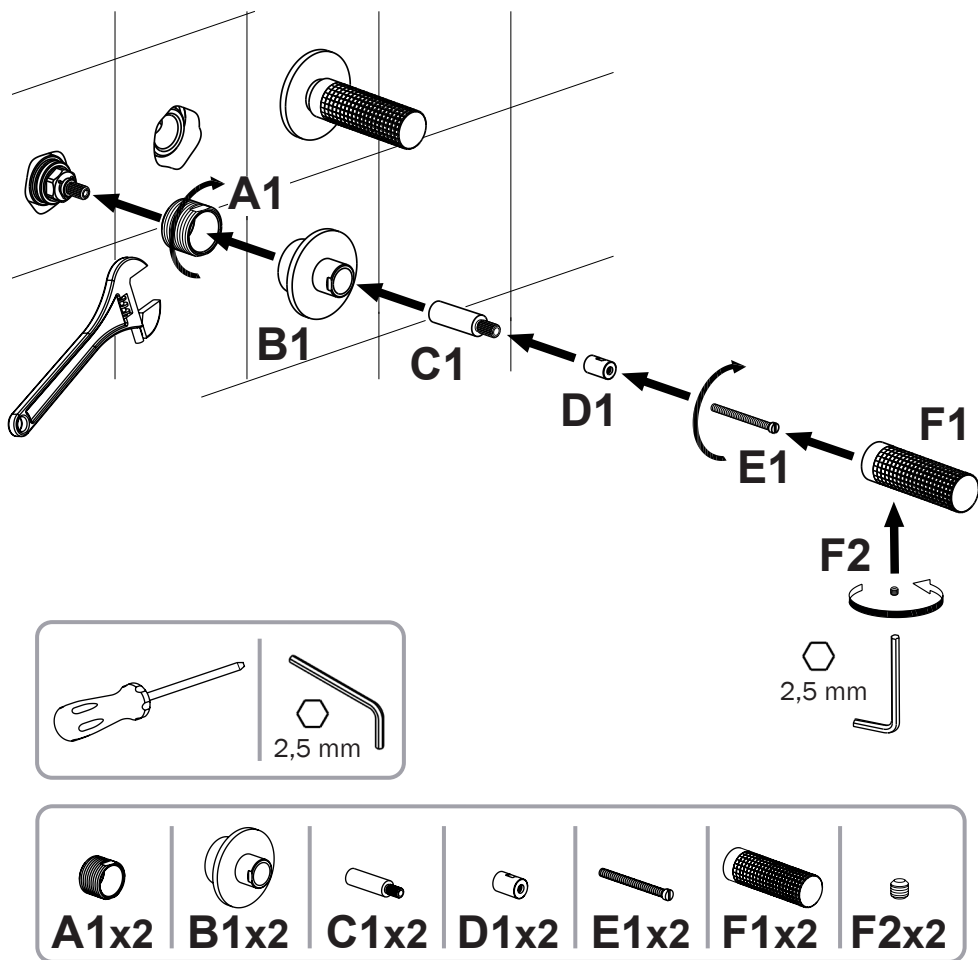

CIFIAL®

www.cifial.co.uk
sales@cifial.co.uk