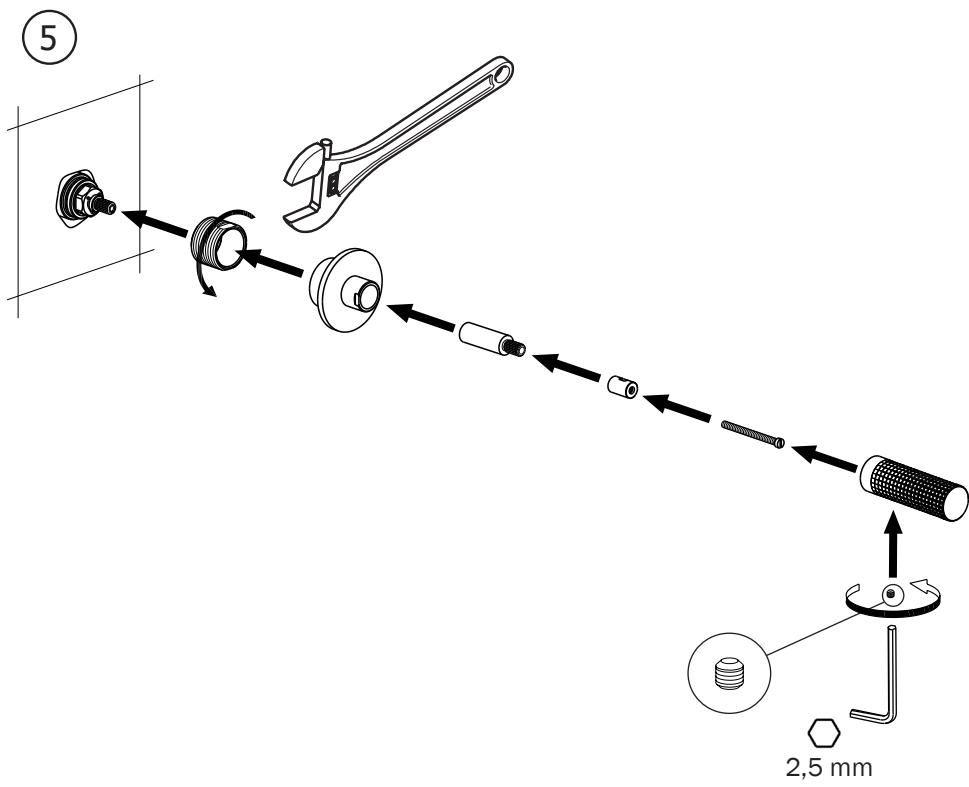

CIFIAL®

www.cifial.co.uk
sales@cifial.co.uk