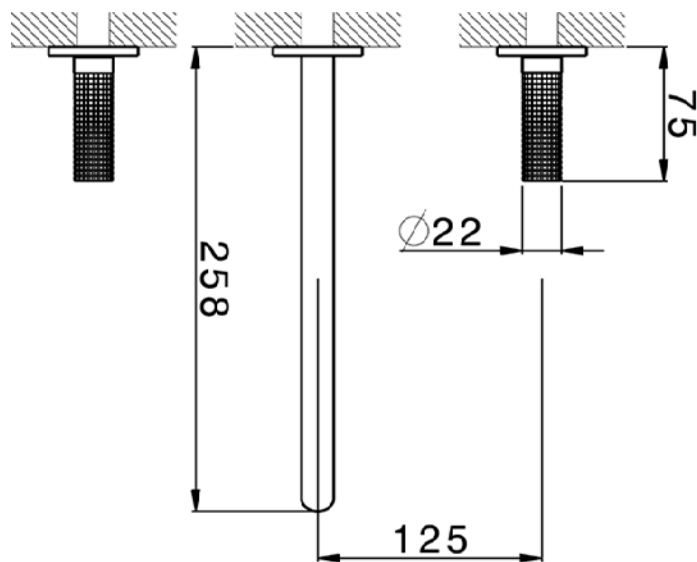

IZZY

3 hole wall basin mixer

CIFIAL®

CIFIAL[®]

www.cifial.co.uk
sales@cifial.co.uk

GB**OPERATING CONDITIONS**

- Minimum dynamic pressure.....1 bar
- Recommended working pressure (static).....3 bar
(ATTENTION: when pressure exceeds 5 bar, the installation of a pressure reducer is recommended)
- Maximum working pressure (static).....5 bar
- Maximum test pressure (static).....16 bar
- Maximum hot water temperature.....80 °C
- Recommended hot water temperature.....65 °C (for safety and energy saving)