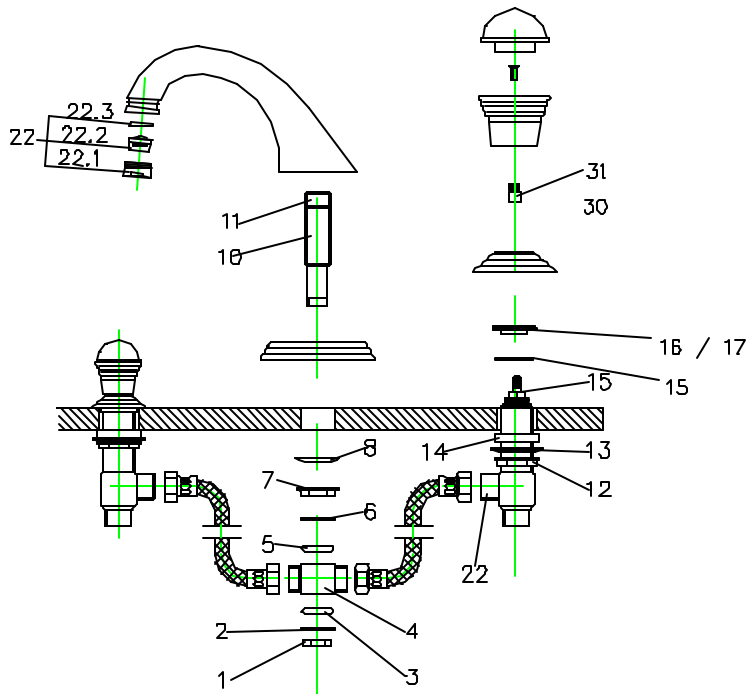

King 3 hole deck bath mixer

all dimensions in mm

1-1/2" backnut
2-washer
3-o-ring
4-tee assembly
5-o-ring
6-washer
7-3/4" backnut
8-dished washer
9-collar

10-nipple
11-threads
12-backnuts
13-dished washer
14-brass ring
15-valve body
16-o-ring
17-locknut
18-o-ring

19-decorative base
20-spindle extension
21-aerator
21.1-housing
21.2-flow straightener
21.3-washer
22-outlet connection
23-allen screw
24-handwheel cover