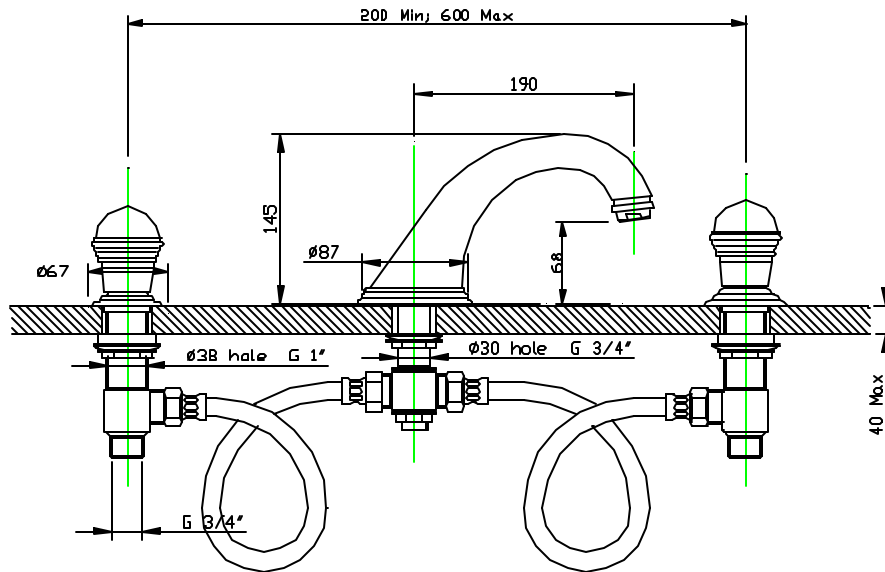

King 3 hole deck bath mixer

all dimensions in mm

1-1/2" backnut
2-washer
3-o-ring
4-tee assembly
5-o-ring
6-washer
7-3/4" backnut
8-dished washer
9-collar

10-nipple
11-threads
12-backnuts
13-dished washer
14-brass ring
15-valve body
16-o-ring
17-locknut
18-o-ring

19-decorative base
20-spindle extension
21-aerator
21.1-housing
21.2-flow straightener
21.3-washer
22-outlet connection
23-allen screw
24-handwheel cover