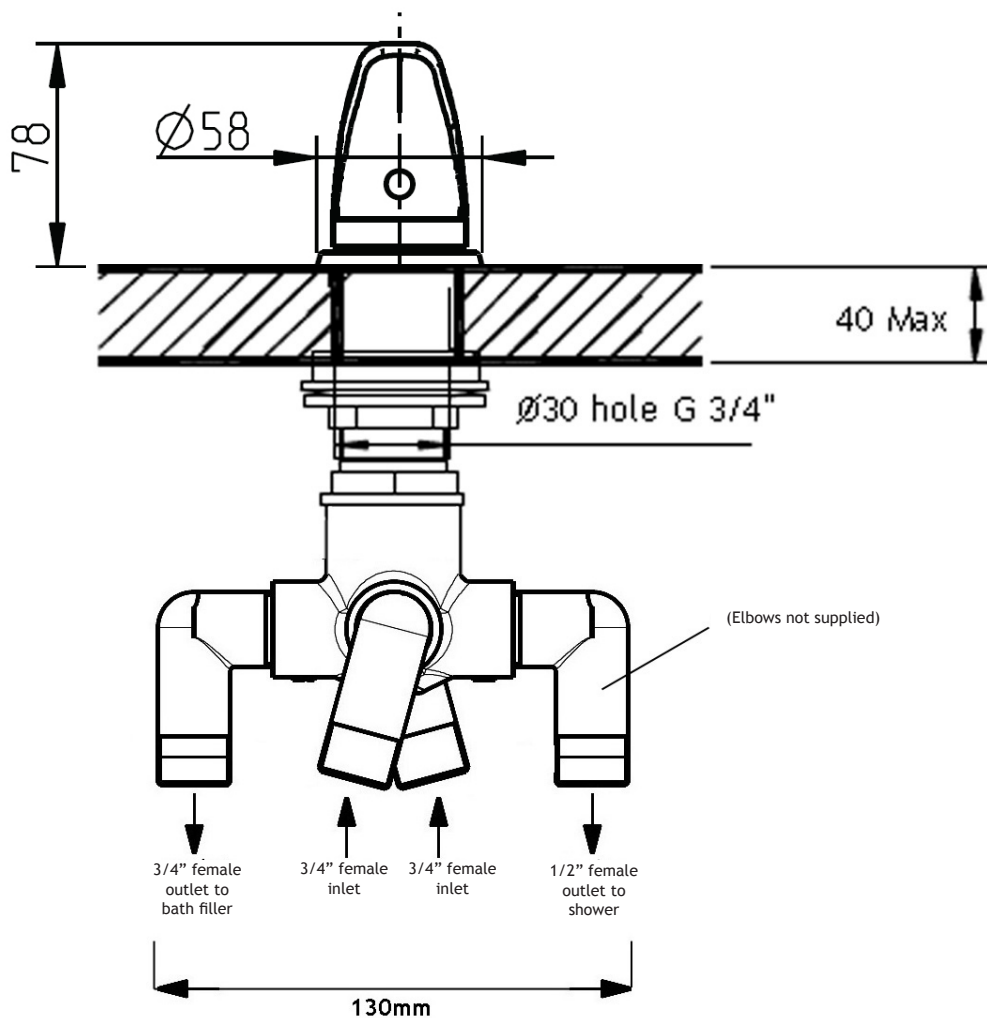

TECHNICAL DRAWING

SAIL Deck Diverter

Code: 34840SL

CIFIAL UK LTD
7 Faraday Court, Park Farm Ind Est
Wellingborough, Northants NN8 6XY
Tel: 01933 402008 Fax: 01933 402063
Email: sales@cifial.co.uk
Website: www.cifial.co.uk