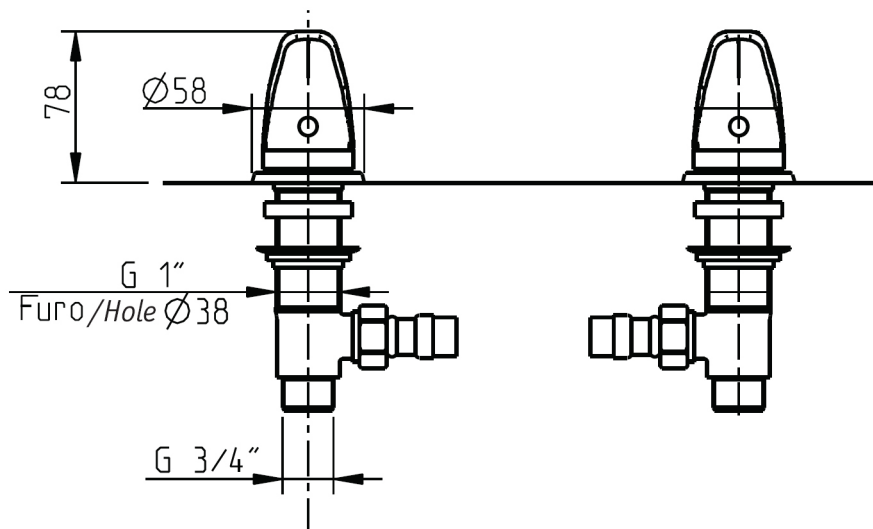

TECHNICAL DRAWING

SAIL Pair Deck Bath Valves

Code: 34890SL

CIFIAL UK LTD
7 Faraday Court, Park Farm Ind Est
Wellingborough, Northants NN8 6XY
Tel: 01933 402008 Fax: 01933 402063
Email: sales@cifial.co.uk
Website: www.cifial.co.uk