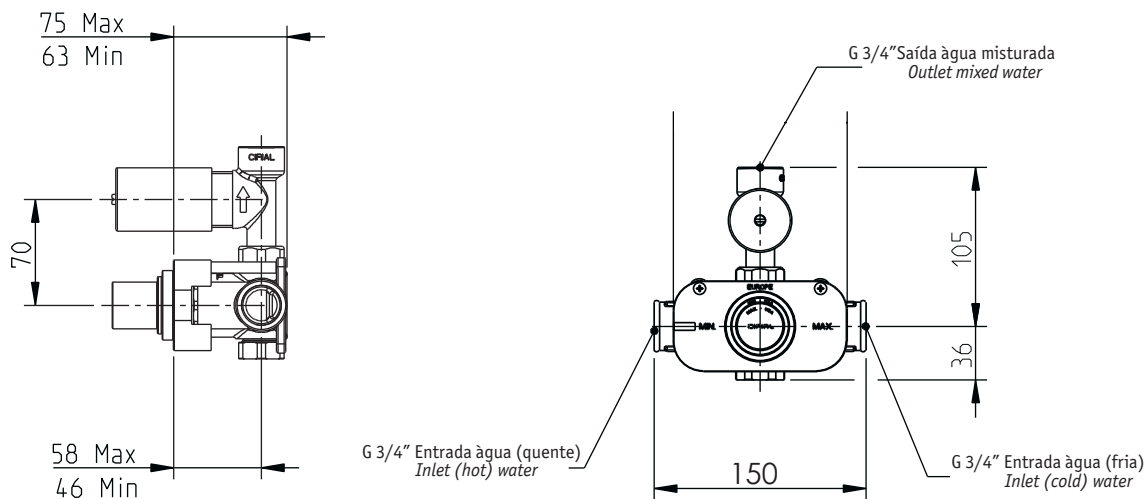

Válvula Termostática Embutida 2 Furos - 1 Via 3/4"
Concealed Thermostatic Valve 2 Holes - 1 Outlet, 3/4"

www.cifial.pt | cifial@cifial.pt
 cifial@cifial.es
 www.cifial.co.uk | sales@cifial.co.uk
 www.cifialusa.com
 www.cifial.pl | cifial@cifial.pl