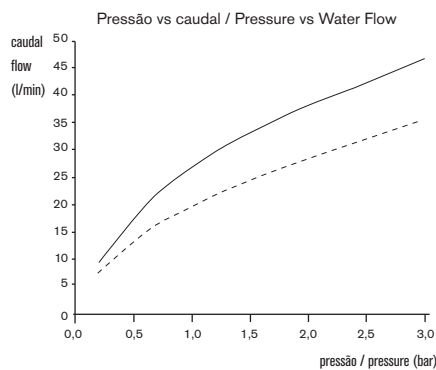

Válvula Termostática Embutida 2 Furos - 1 Via 3/4"
Concealed Thermostatic Valve 2 Holes - 1 Outlet, 3/4"

www.cifial.pt | cifial@cifial.pt
 cifial@cifial.es
 www.cifial.co.uk | sales@cifial.co.uk
 www.cifialusa.com
 www.cifial.pl | cifial@cifial.pl