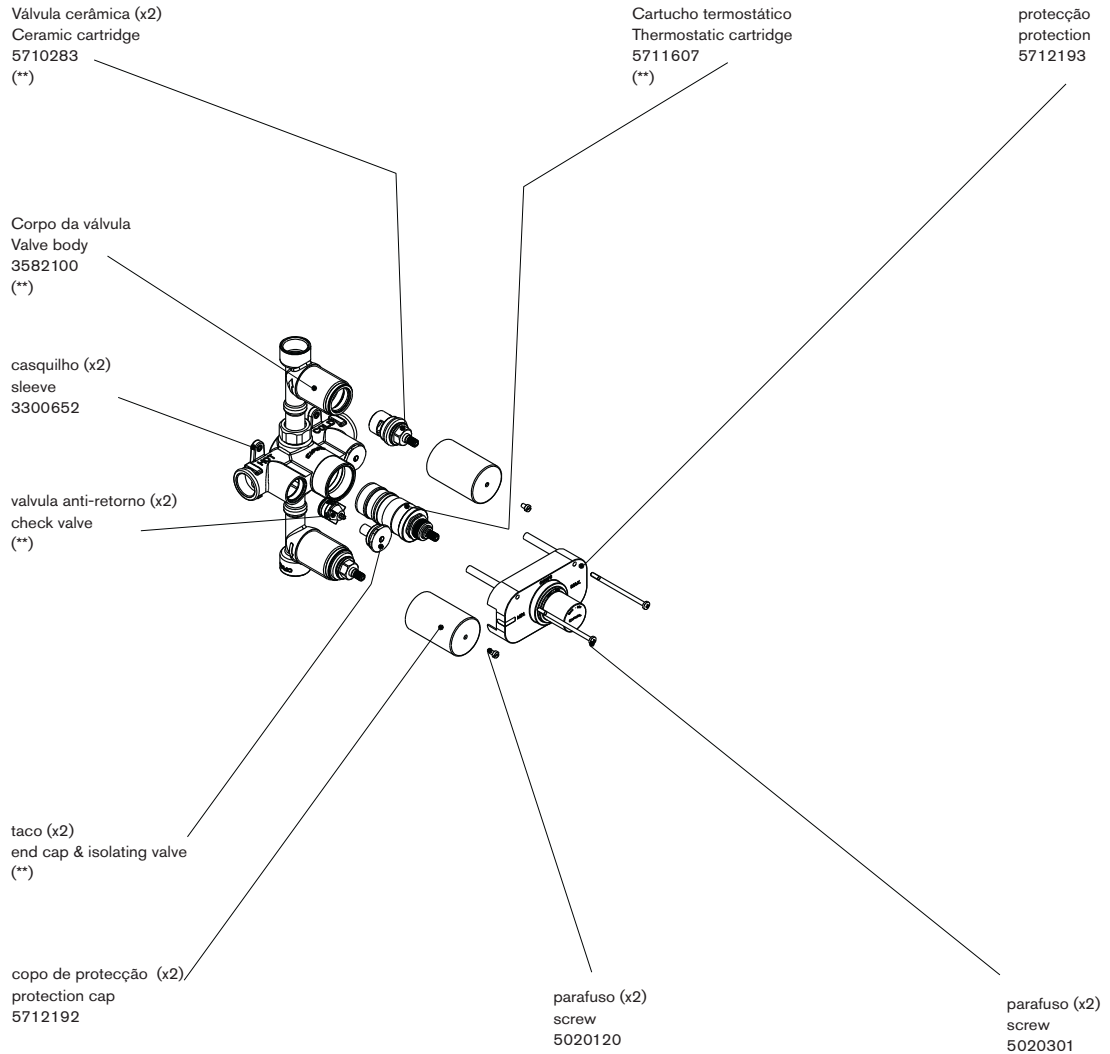

www.cifial.pt | cifial@cifial.pt
cifial@cifial.es
www.cifial.co.uk | sales@cifial.co.uk
www.cifialusa.com
www.cifial.pl | cifial@cifial.pl

Notas / Notes:

(**) conjunto pré-montado de fábrica 3582100.
(**) kit 3582100 pre-assembled at factory.

Instalador: Por favor entregue todas as instruções que acompanham este produto ao seu proprietário.

Installer: Please leave all leaflets with the building owner to file for future reference