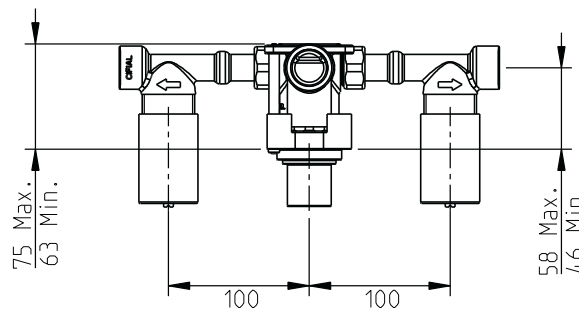

Termostática embutida 3 furos - 2 saídas 3/4"
Concealed thermostatic valve 3 holes - 2 outlet 3/4"

Montagem horizontal
Landscape assembly