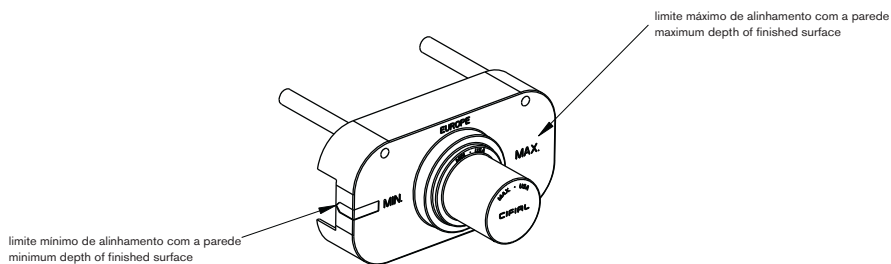

Termostática embutida 3 furos - 2 saídas 3/4"
Concealed thermostatic valve 3 holes - 2 outlet 3/4"

Montagem horizontal
Landscape assembly