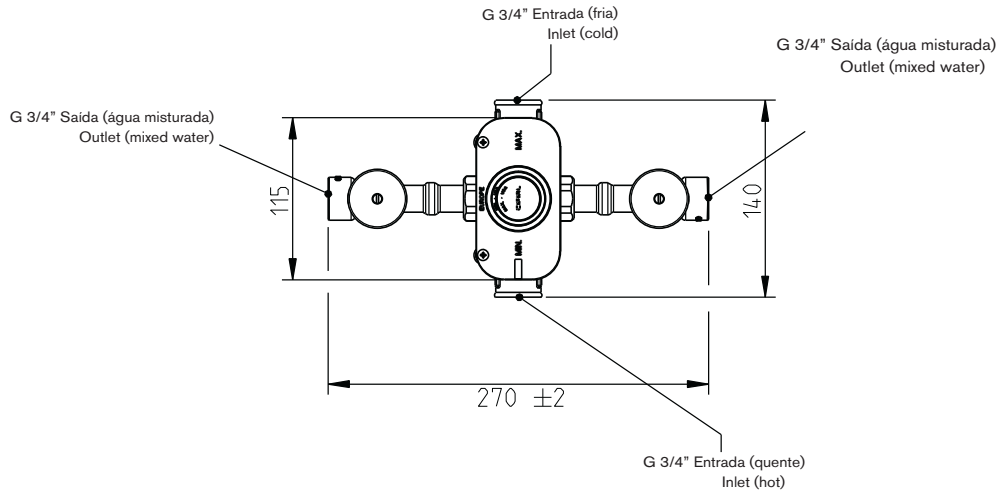

Termostática embutida 3 furos - 2 saídas 3/4"
Concealed thermostatic valve 3 holes - 2 outlet 3/4"

Montagem horizontal
Landscape assembly