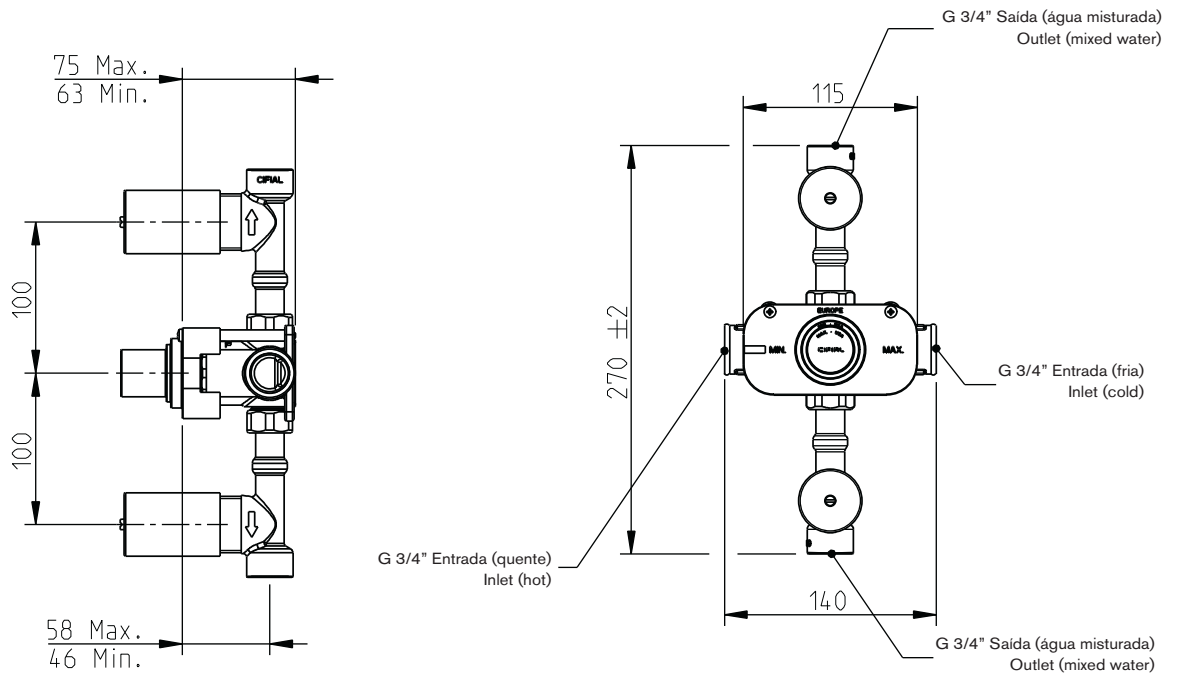

Termostática embutida 3 furos - 2 saídas 3/4"
Concealed thermostatic valve 3 holes - 2 outlet 3/4"

Montagem vertical
Vertical assembly

Termostática embutida 3 furos - 2 saídas 3/4"
Concealed thermostatic valve 3 holes - 2 outlet 3/4"