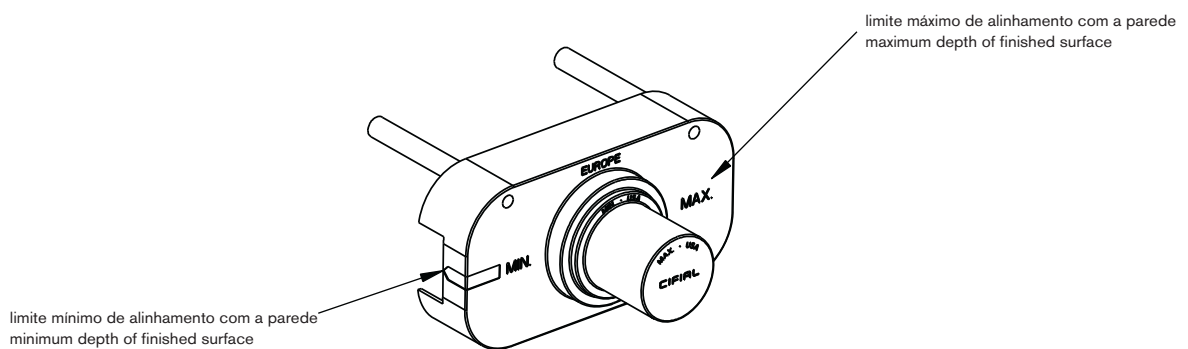

Termostática embutida 3 furos - 2 saídas 3/4"
Concealed thermostatic valve 3 holes - 2 outlet 3/4"

Montagem vertical
Vertical assembly

Termostática embutida 3 furos - 2 saídas 3/4"
Concealed thermostatic valve 3 holes - 2 outlet 3/4"