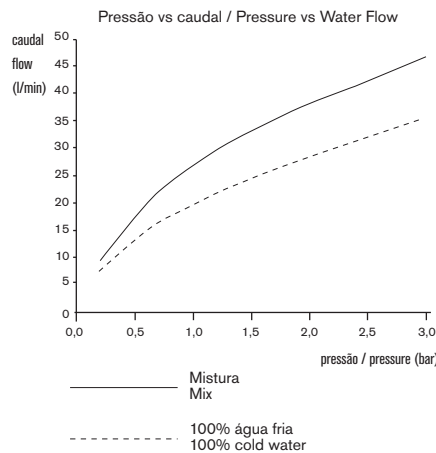

www.cifial.pt | cifial@cifial.pt
cifial@cifial.es
www.cifial.co.uk | sales@cifial.co.uk
www.cifialusa.com
www.cifial.pl | cifial@cifial.pl

Notas / Notes:

(**) conjunto pré-montado de fábrica 3582100.
(**) kit 3582100 pre-assembled at factory.

Instalador: Por favor entregue todas as instruções que acompanham este produto ao seu proprietário.

Installer: Please leave all leaflets with the building owner to file for future reference