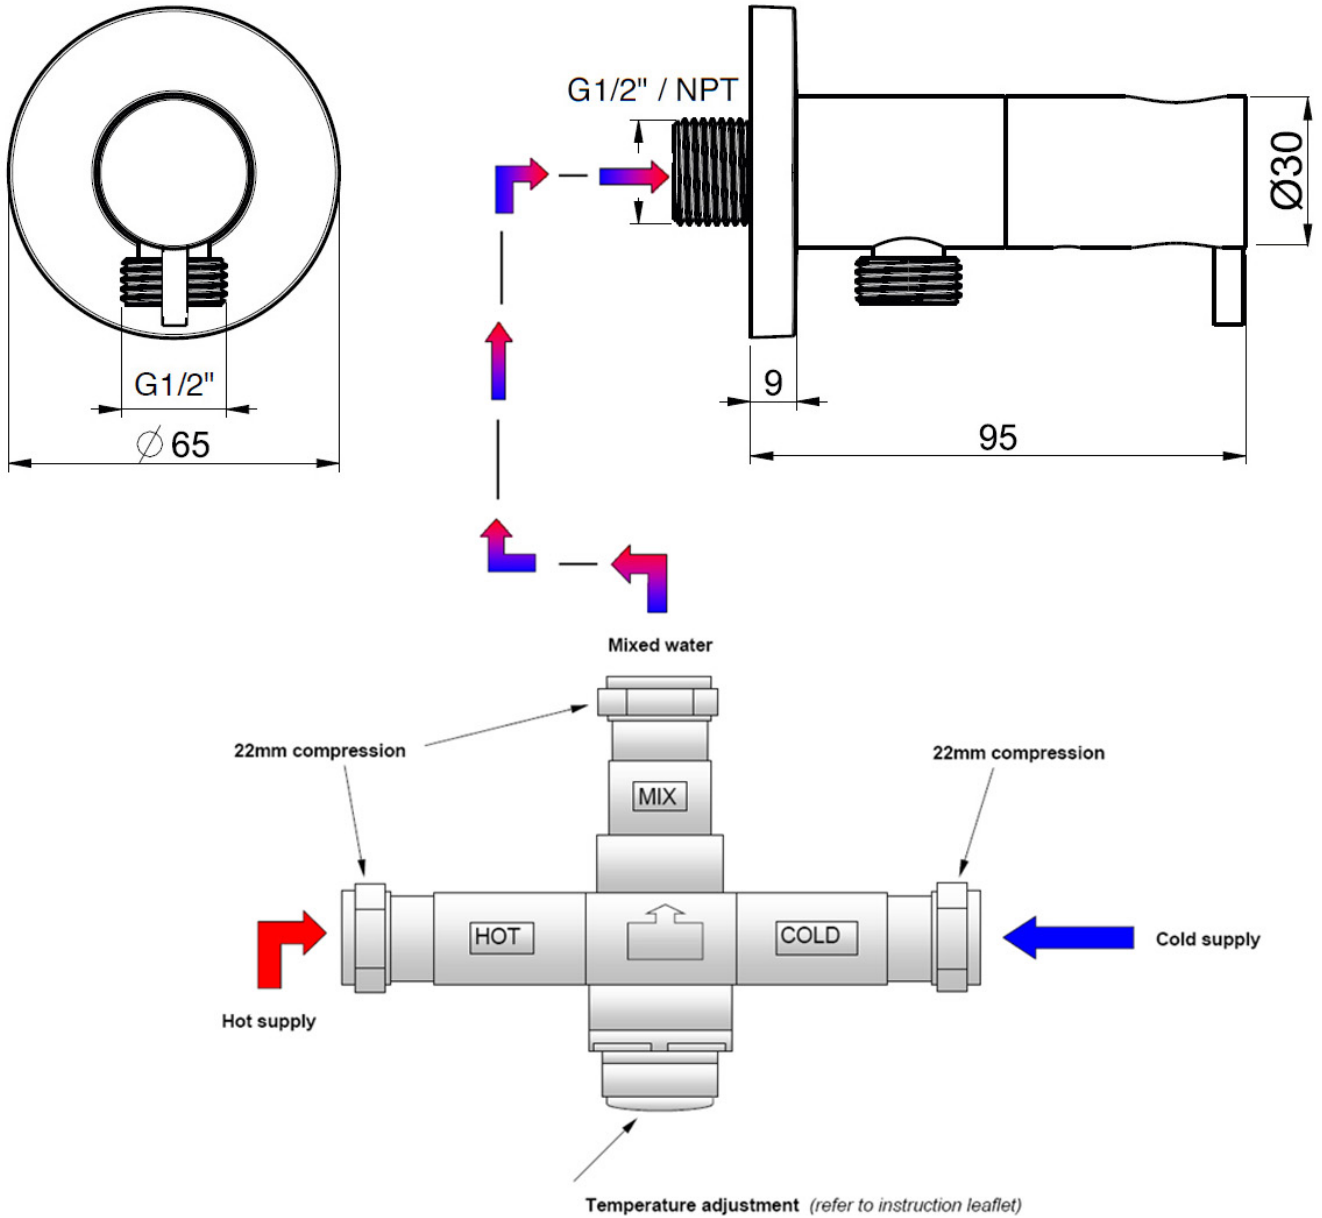

TECHNO

Thermostatic Douche Set

Whenever concealed fittings are being installed always allow for future maintenance and adjustment by fitting easily removable panels.

Code: 60T223TH