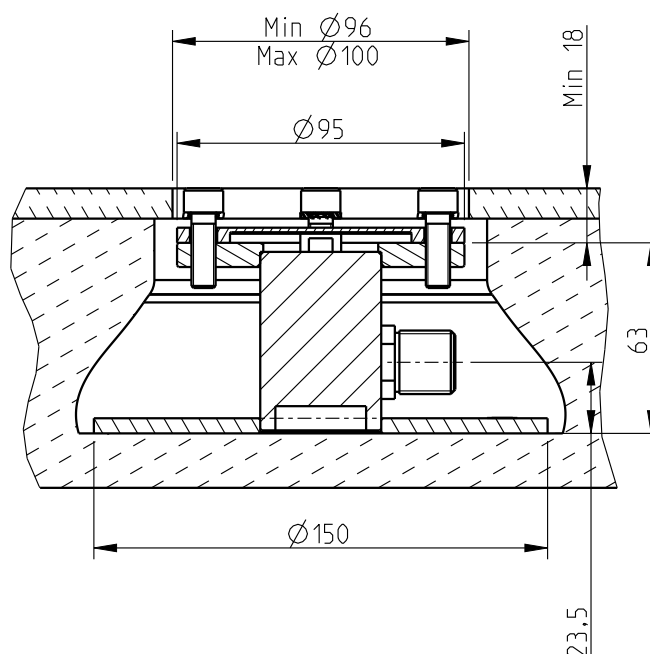

Kit with 2 plugs, one cap and 4 o-rings for the floor manifold for the freestanding bathroom faucet