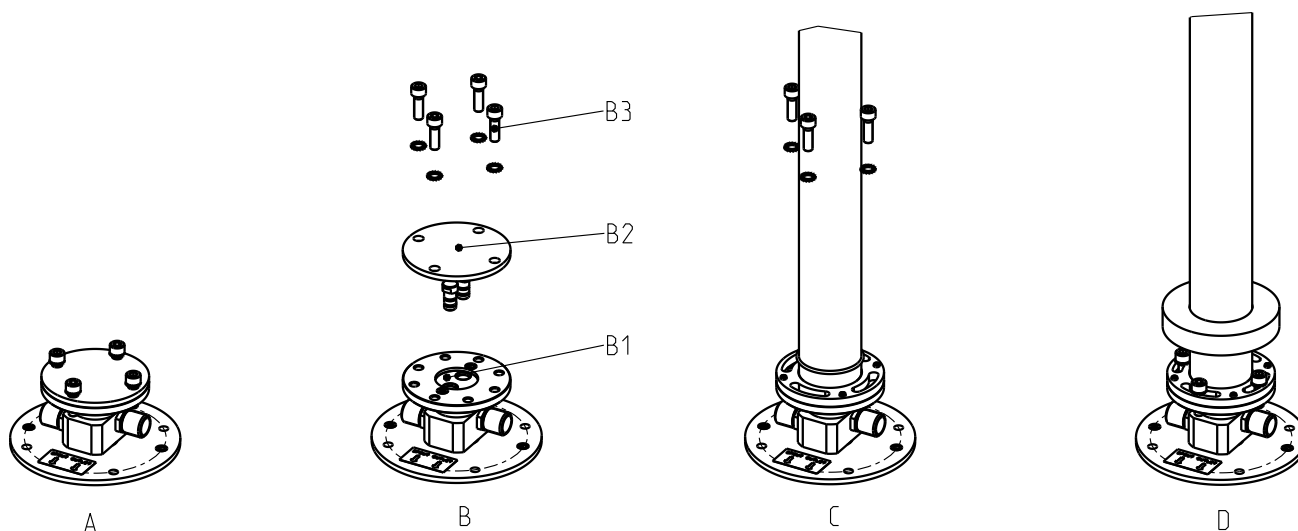

## techno 465 / technovation 465

Monocomando banheira ao chão

Mounting floor single lever side valve mixer with spout

**Nota/Note:**

xxx representa diferentes acabamentos  
xxx represents different finishes

## techno 465 / technovation 465

Monocomando banheira ao chão

Mounting floor single lever side valve mixer with spout

The rough of the installation (A) has a kit of protection/test attached (B2) that must be removed before installing the exposed faucet (C). The same 4 screws (B3) used to attach the kit are used to attach the faucet (D).