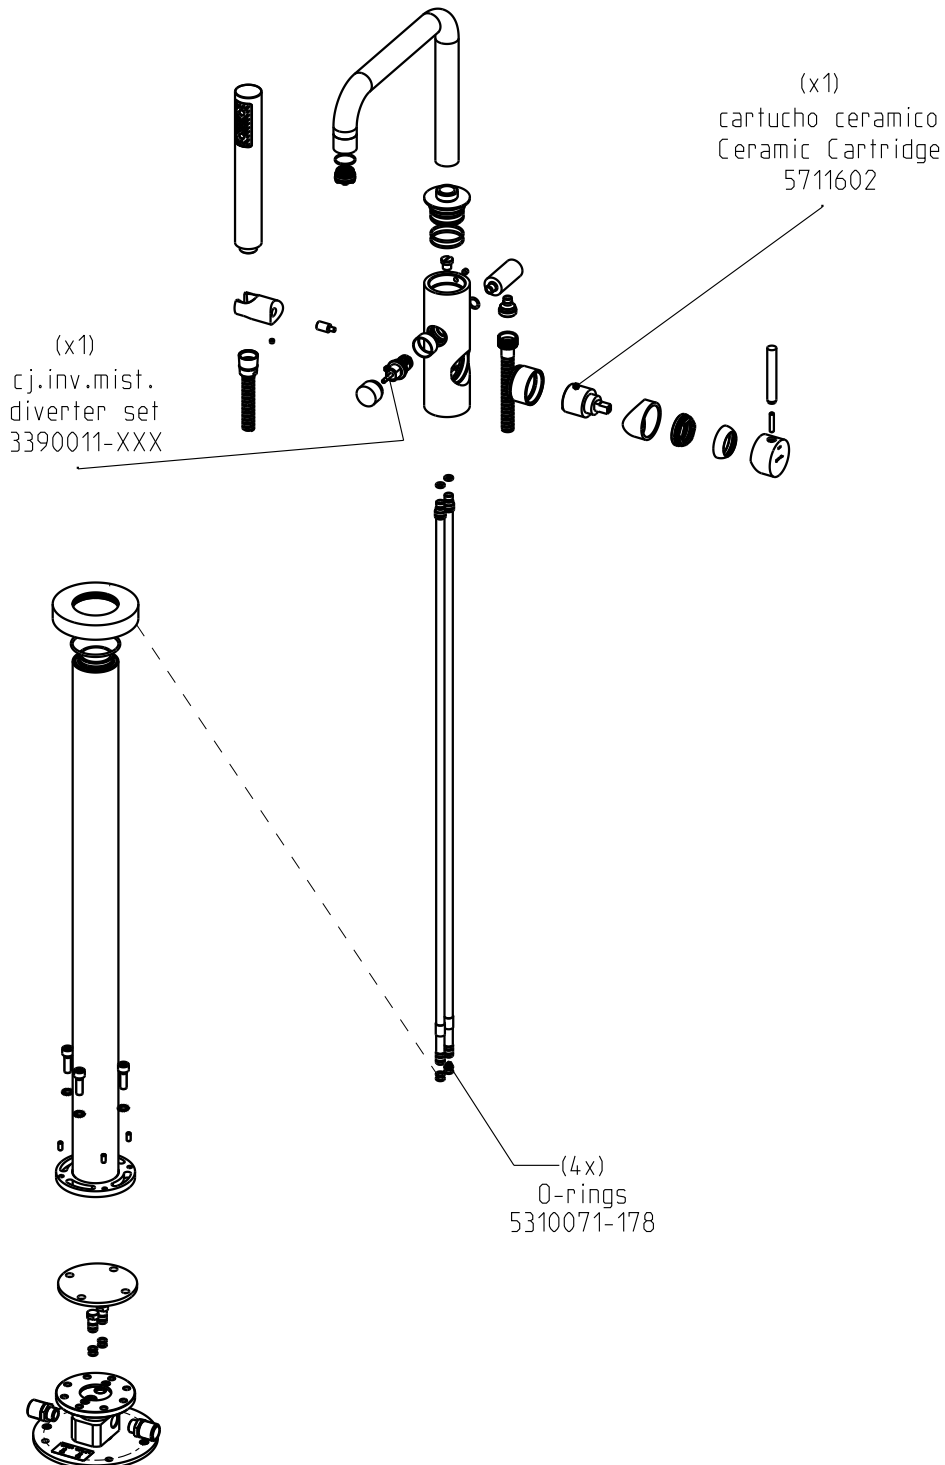

# techno 465 / technovation 465

Monocomando banheira ao chão c/ bica angular  
 Mounting floor single lever side valve mixer with angled spout

Nota/Note:  
 xxx representa diferentes acabamentos  
 xxx represents different finishes

## techno 465 / technovation 465

Monocomando banheira ao chão

Mounting floor single lever side valve mixer with spout

**Nota/Note:**

xxx representa diferentes acabamentos  
xxx represents different finishes

## techno 465 / technovation 465

Monocomando banheira ao chão

Mounting floor single lever side valve mixer with spout

The rough of the installation (A) has a kit of protection/test attached (B2) that must be removed before installing the exposed faucet (C). The same 4 screws (B3) used to attach the kit are used to attach the faucet (D).

Kit with 2 plugs, one cap and 4 o-rings for the floor manifold for the freestanding bathroom faucet

**Nota/Note:**

xxx representa diferentes acabamentos  
xxx represents different finishes

**Instalador/Installer:**