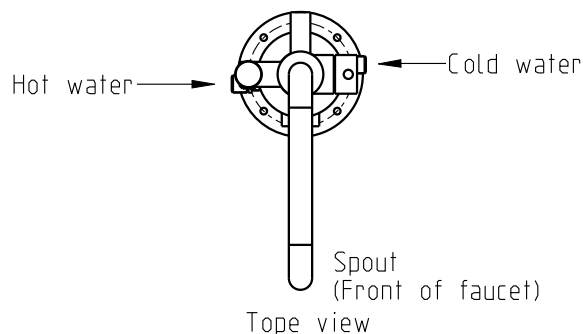

# techno 465 / technovation 465

Monocomando banheira ao chão c/ bica angular  
 Mounting floor single lever side valve mixer with angled spout

Nota/Note:  
 xxx representa diferentes acabamentos  
 xxx represents different finishes

## techno 465 / technovation 465

Monocomando banheira ao chão

Mounting floor single lever side valve mixer with spout

**Nota/Note:**

xxx representa diferentes acabamentos  
xxx represents different finishes

## techno 465 / technovation 465

Monocomando banheira ao chão

Mounting floor single lever side valve mixer with spout

The rough of the installation (A) has a kit of protection/test attached (B2) that must be removed before installing the exposed faucet (C). The same 4 screws (B3) used to attach the kit are used to attach the faucet (D).