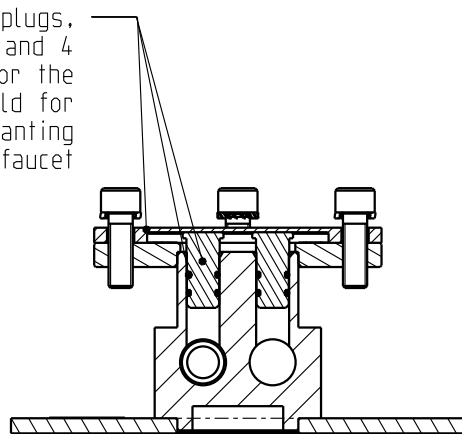

Kit with 2 plugs, one cap and 4 o-rings for the floor manifold for the freestanding bathroom faucet