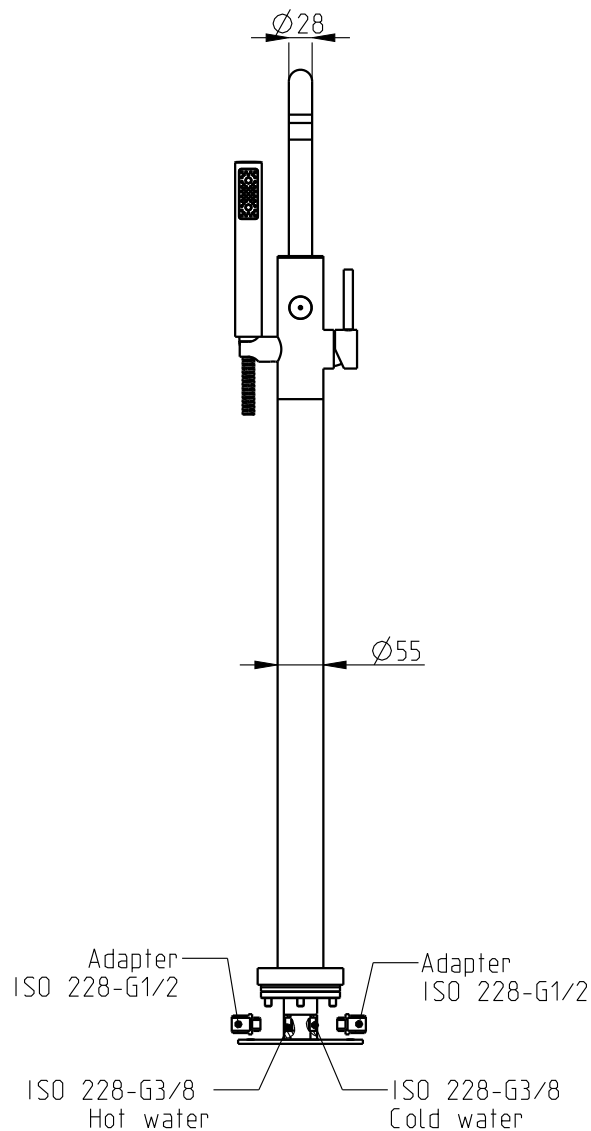

# techno 465 / technovation 465

Monocomando banheira ao chão c/ bica angular  
 Mounting floor single lever side valve mixer with angled spout

Nota/Note:  
 xxx representa diferentes acabamentos  
 xxx represents different finishes

## techno 465 / technovation 465

Monocomando banheira ao chão

Mounting floor single lever side valve mixer with spout

**Nota/Note:**

xxx representa diferentes acabamentos  
xxx represents different finishes

## techno 465 / technovation 465

Monocomando banheira ao chão

Mounting floor single lever side valve mixer with spout

The rough of the installation (A) has a kit of protection/test attached (B2) that must be removed before installing the exposed faucet (C). The same 4 screws (B3) used to attach the kit are used to attach the faucet (D).