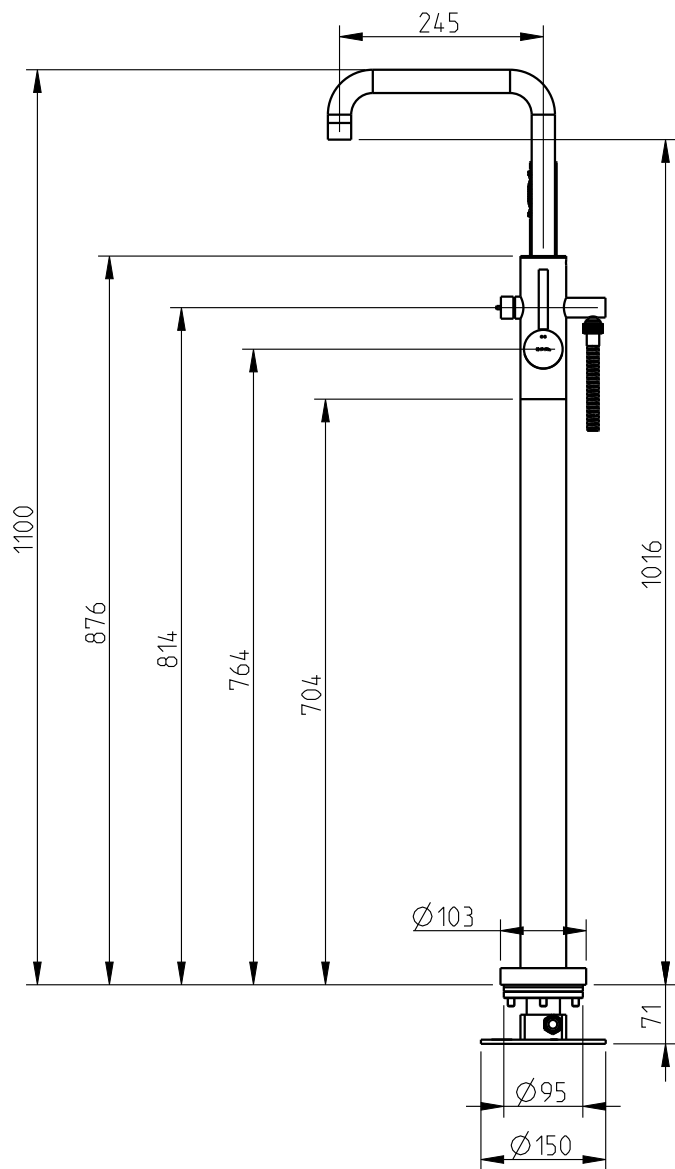

# techno 465 / technovation 465

Monocomando banheira ao chão c/ bica angular  
 Mounting floor single lever side valve mixer with angled spout

Nota/Note:  
 xxx representa diferentes acabamentos  
 xxx represents different finishes

## techno 465 / technovation 465

Monocomando banheira ao chão

Mounting floor single lever side valve mixer with spout

**Nota/Note:**

xxx representa diferentes acabamentos  
xxx represents different finishes

## techno 465 / technovation 465

Monocomando banheira ao chão

Mounting floor single lever side valve mixer with spout

The rough of the installation (A) has a kit of protection/test attached (B2) that must be removed before installing the exposed faucet (C). The same 4 screws (B3) used to attach the kit are used to attach the faucet (D).