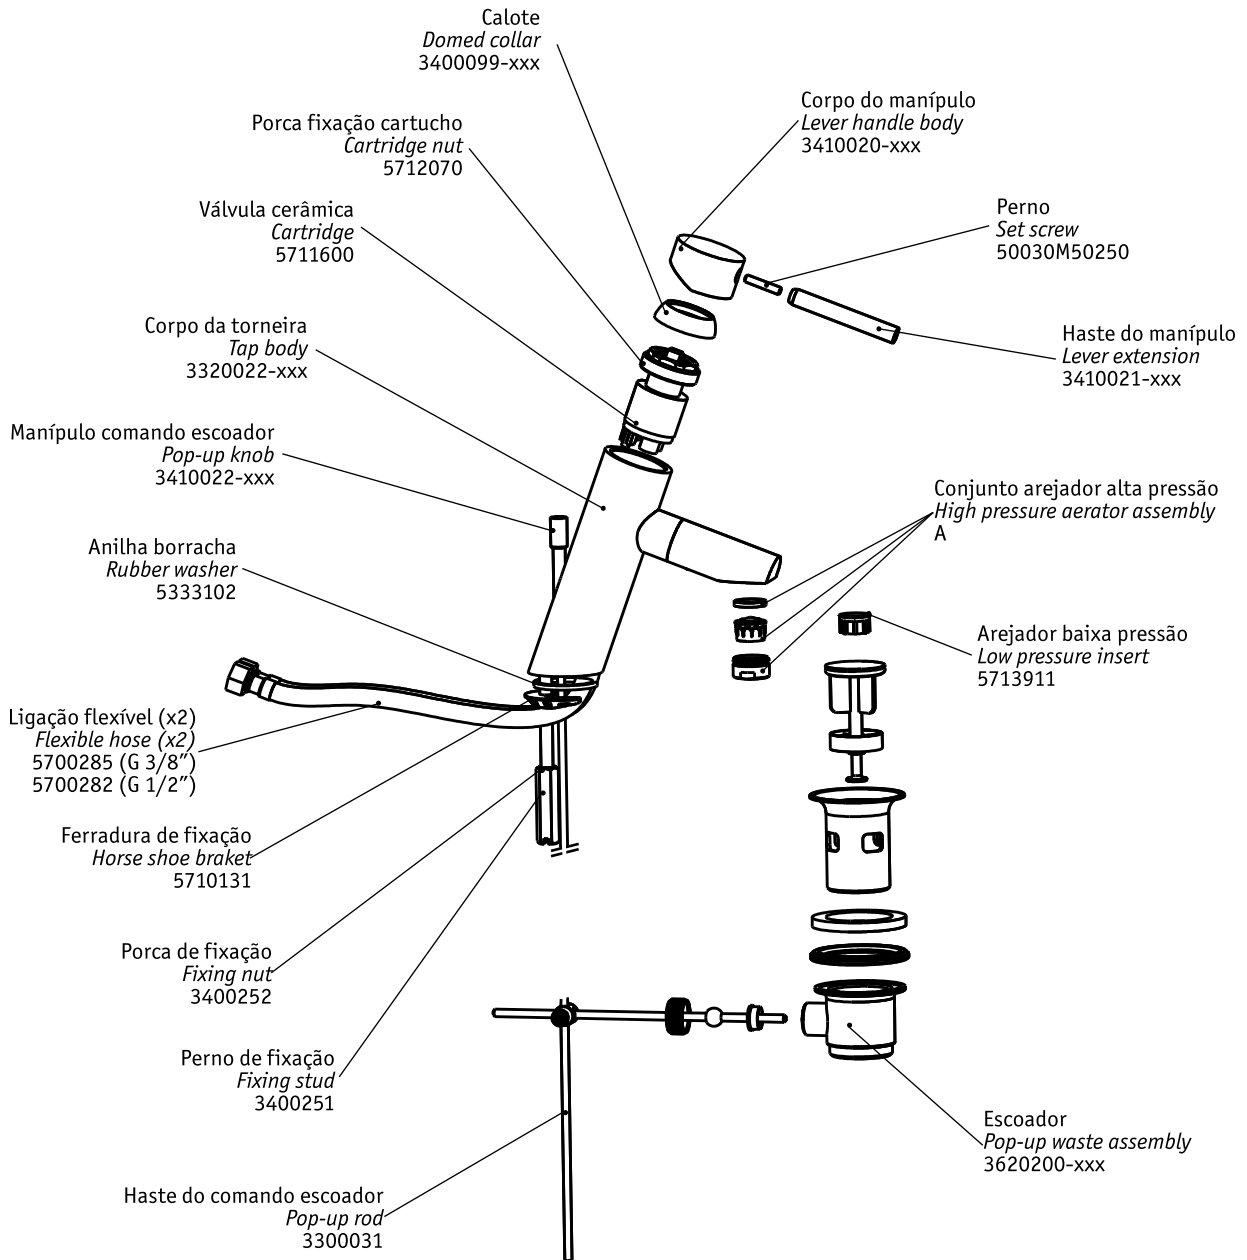

5663170
983TH000D07

	625	620
A	5713101	3460015-620 5C02040 5C03040

Notas / Notes: 1) xxx indica o código do acabamento. / xxx represent different finishes.

2) Em baixa pressão utilizar o arejador de baixa pressão. / Low pressure water supply system - use low pressure insert.