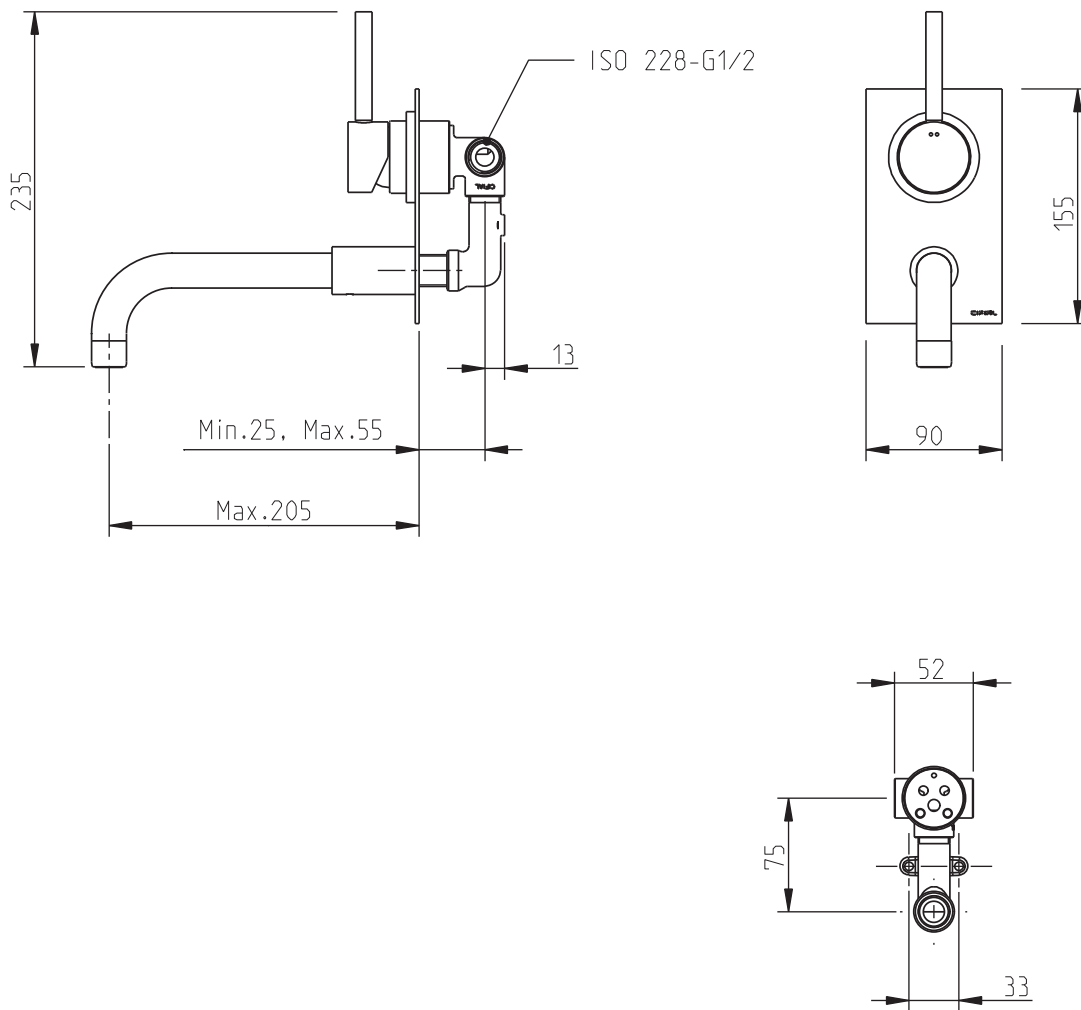

Techno 465 / Technovation 465

Monocomando lavatório 2 furos embutido 2 holes wall mixer

nota/note: xxx representa diferentes acabamentos
xxx represent different finishes

www.cifial.pt | cifial@cifial.pt
cifial@cifial.es
www.cifial.co.uk | sales@cifial.co.uk
www.cifialusa.com | info@cifialusa.com
www.cifial.pl | cifial@cifial.pl