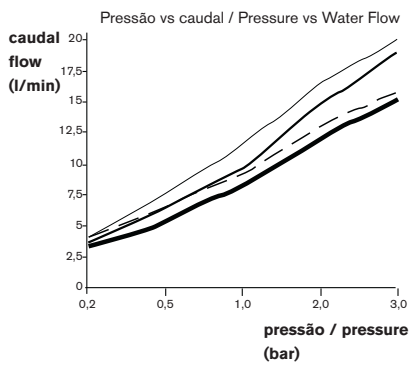

- Bica (mistura) / Spout (mix)
- - - Bica (água fria) / Spout (cold water)
- Duche (água fria) / Shower (cold water)
- Duche (mistura) / Shower (mix)

pernos para nivelar
grub screw for leveling

pernos para nivelar
grub screw for leveling

água fria
cold water

água quente
hot water

www.cifial.pt | cifial@cifial.pt

cifial@cifial.es

www.cifial.co.uk | sales@cifial.co.uk

www.cifialusa.com

www.cifial.pl | cifial@cifial.pl