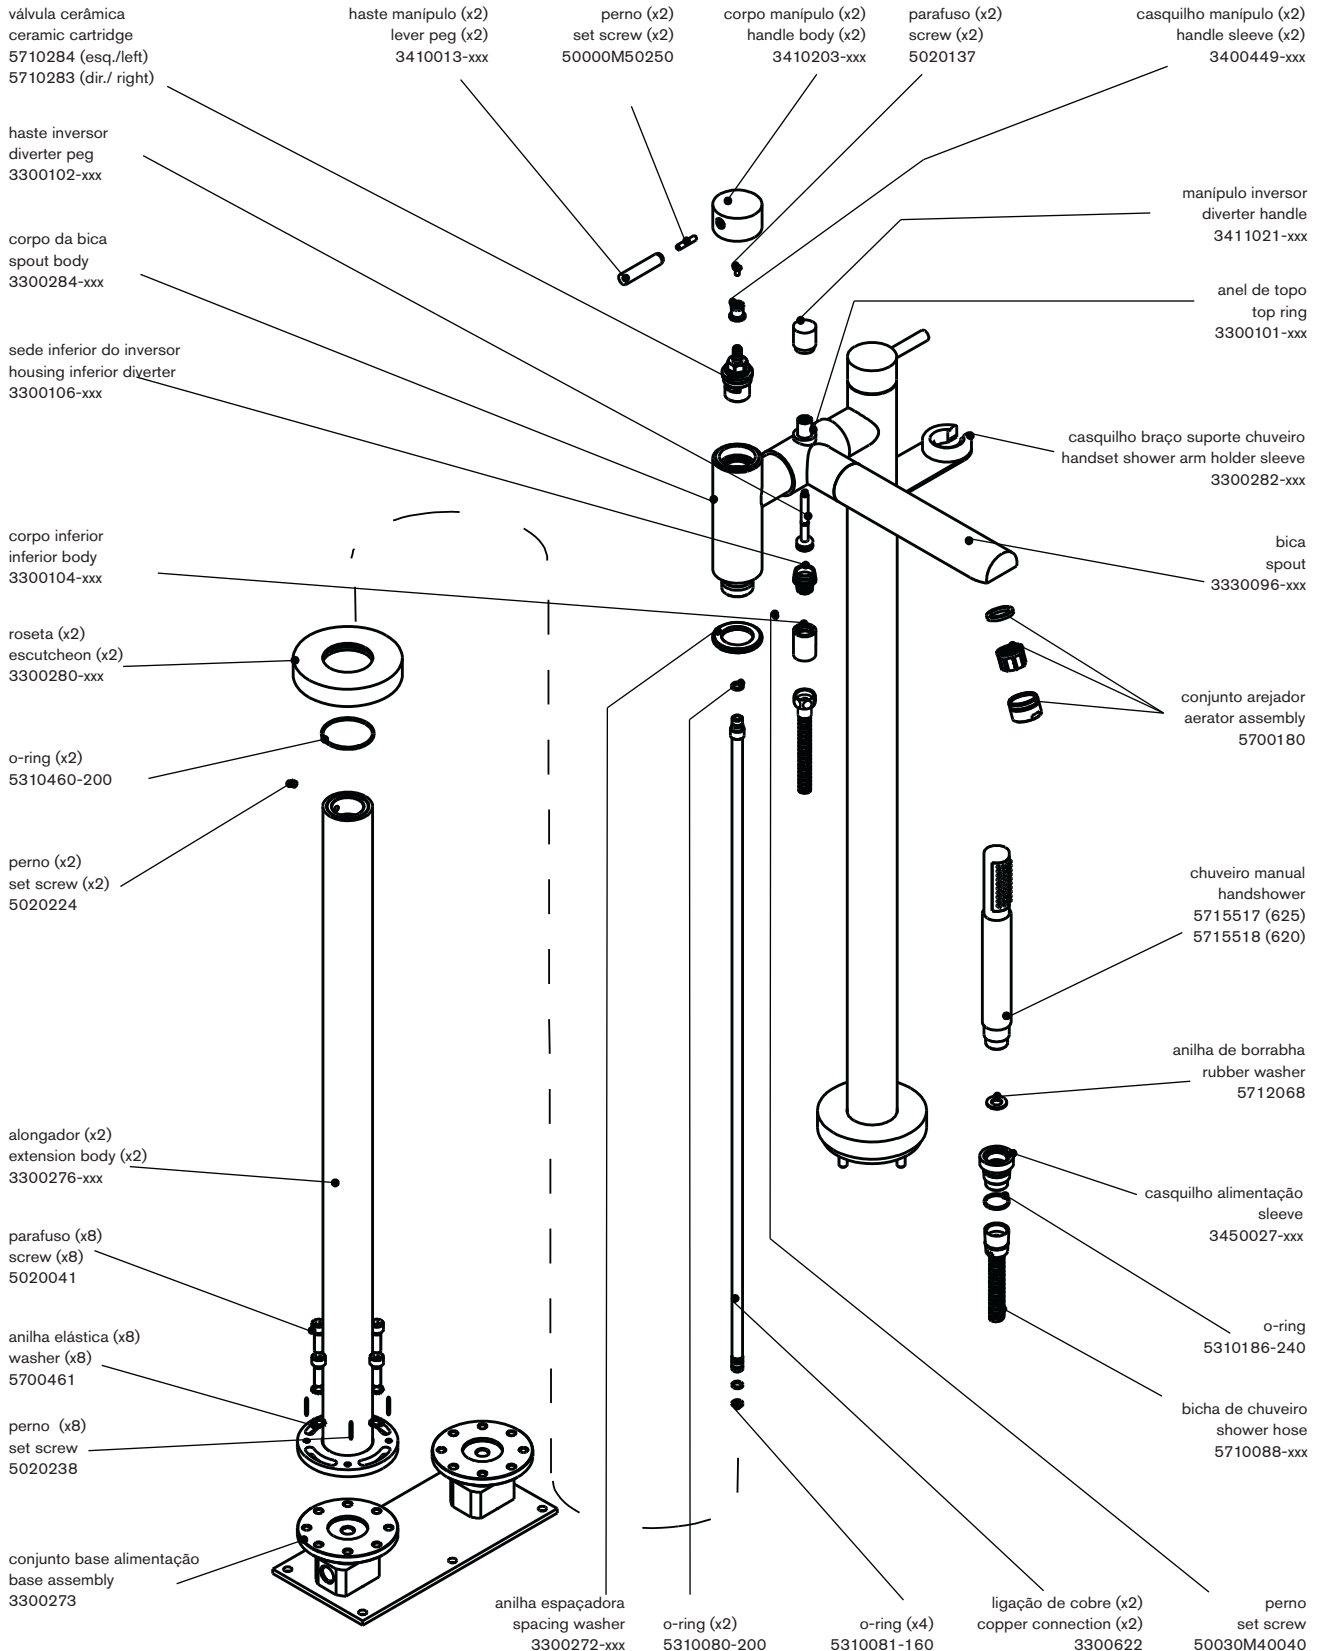

techno 465 / technovation 465

Misturadora de banho/duche ao chão com chuveiro manual Mounting floor 2 hole bath/shower mixer with hand shower

nota/note: xxx representa diferentes acabamentos
xxx represent different finishes

Installer: Please leave all leaflets with the building owner to file for future reference

- Bica (mistura) / Spout (mix)
- - - Bica (água fria) / Spout (cold water)
- Duche (água fria) / Shower (cold water)
- Duche (mistura) / Shower (mix)