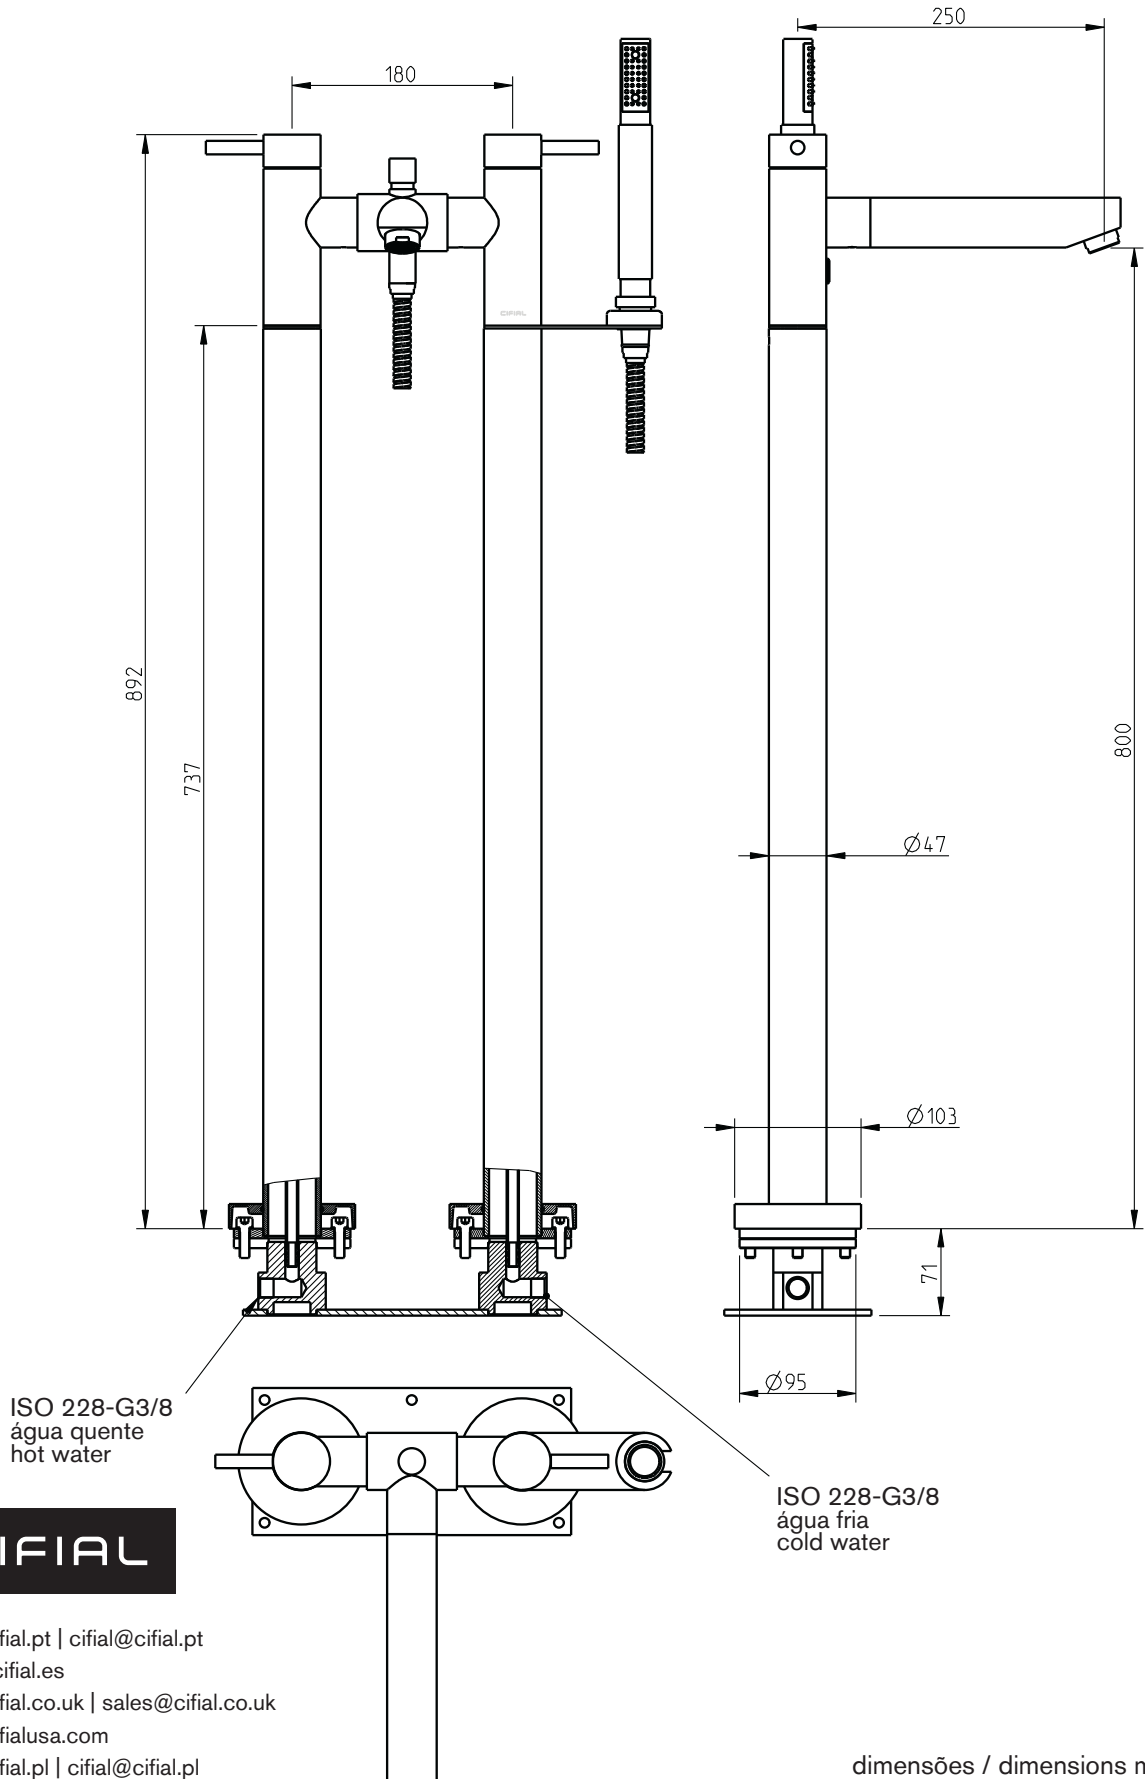

techno 465 / technovation 465

Misturadora de banho/duche ao chão com chuveiro manual Mounting floor 2 hole bath/shower mixer with hand shower

nota/note: xxx representa diferentes acabamentos
xxx represent different finishes

Installer: Please leave all leaflets with the building owner to file for future reference

- Bica (mistura) / Spout (mix)
- - - Bica (água fria) / Spout (cold water)
- Duche (água fria) / Shower (cold water)
- Duche (mistura) / Shower (mix)