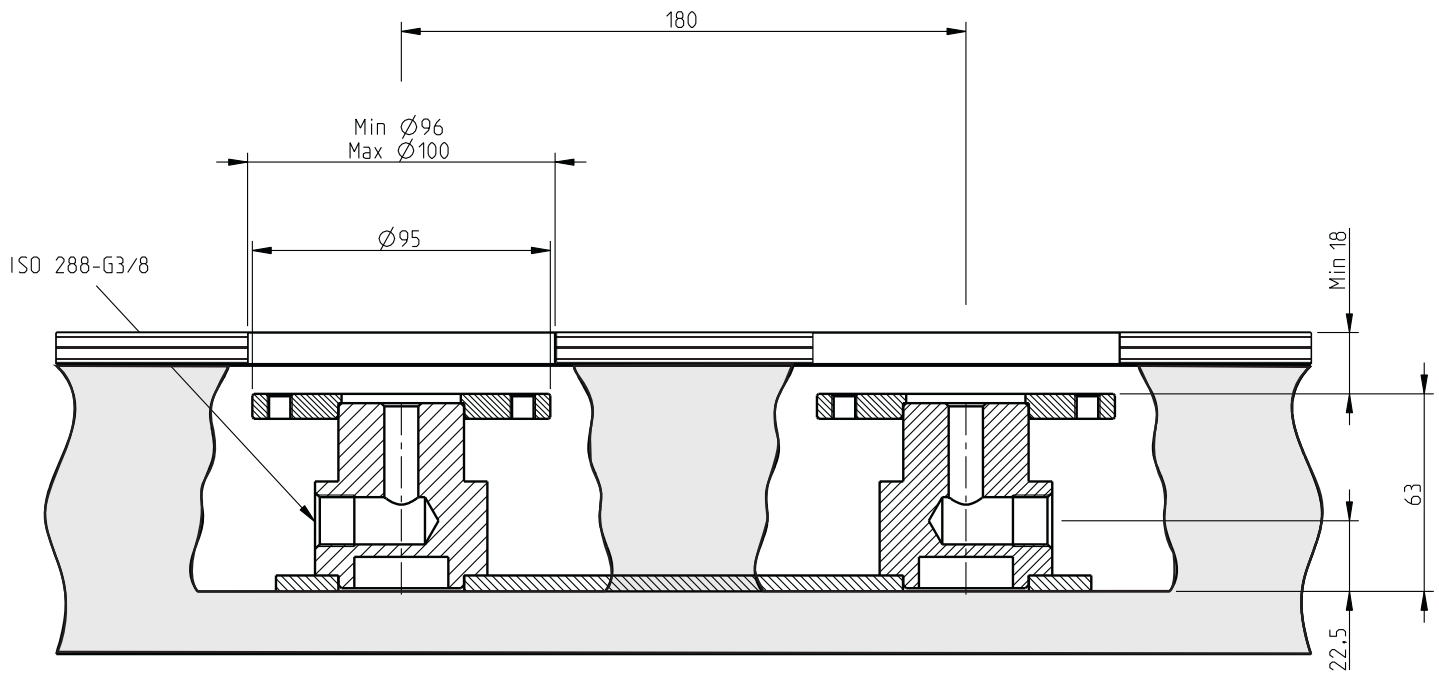

- Bica (mistura) / Spout (mix)
- - - Bica (água fria) / Spout (cold water)
- Duche (água fria) / Shower (cold water)
- Duche (mistura) / Shower (mix)

pernos para nivelar
grub screw for leveling

pernos para nivelar
grub screw for leveling

água fria
cold water

água quente
hot water

www.cifial.pt | cifial@cifial.pt

cifial@cifial.es

www.cifial.co.uk | sales@cifial.co.uk

www.cifialusa.com

www.cifial.pl | cifial@cifial.pl