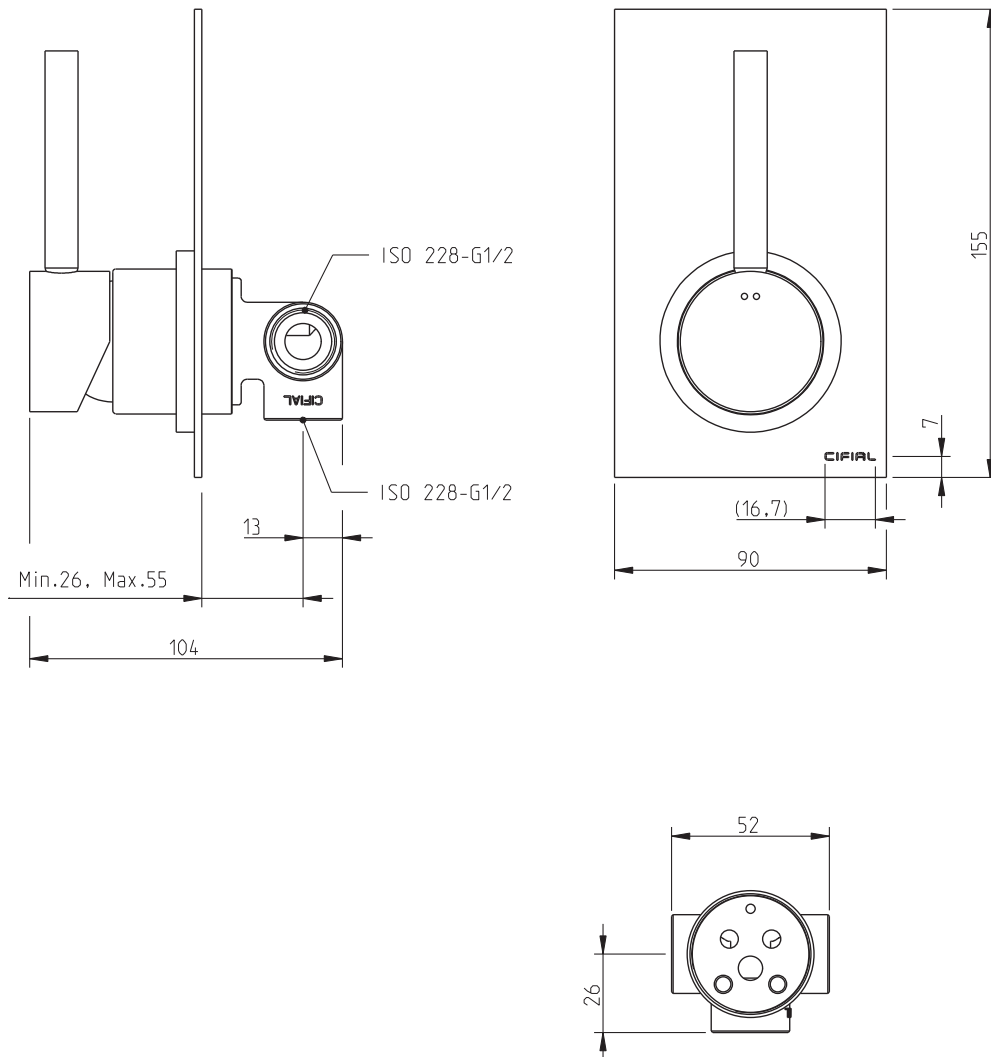

Techno 465 / Technovation 465

Monocomando duche embutido Concealed shower blending valve

nota/note: xxx representa diferentes acabamentos
xxx represent different finishes

www.cifial.pt | cifial@cifial.pt
cifial@cifial.es
www.cifial.co.uk | sales@cifial.co.uk
www.cifialusa.com | info@cifialusa.com