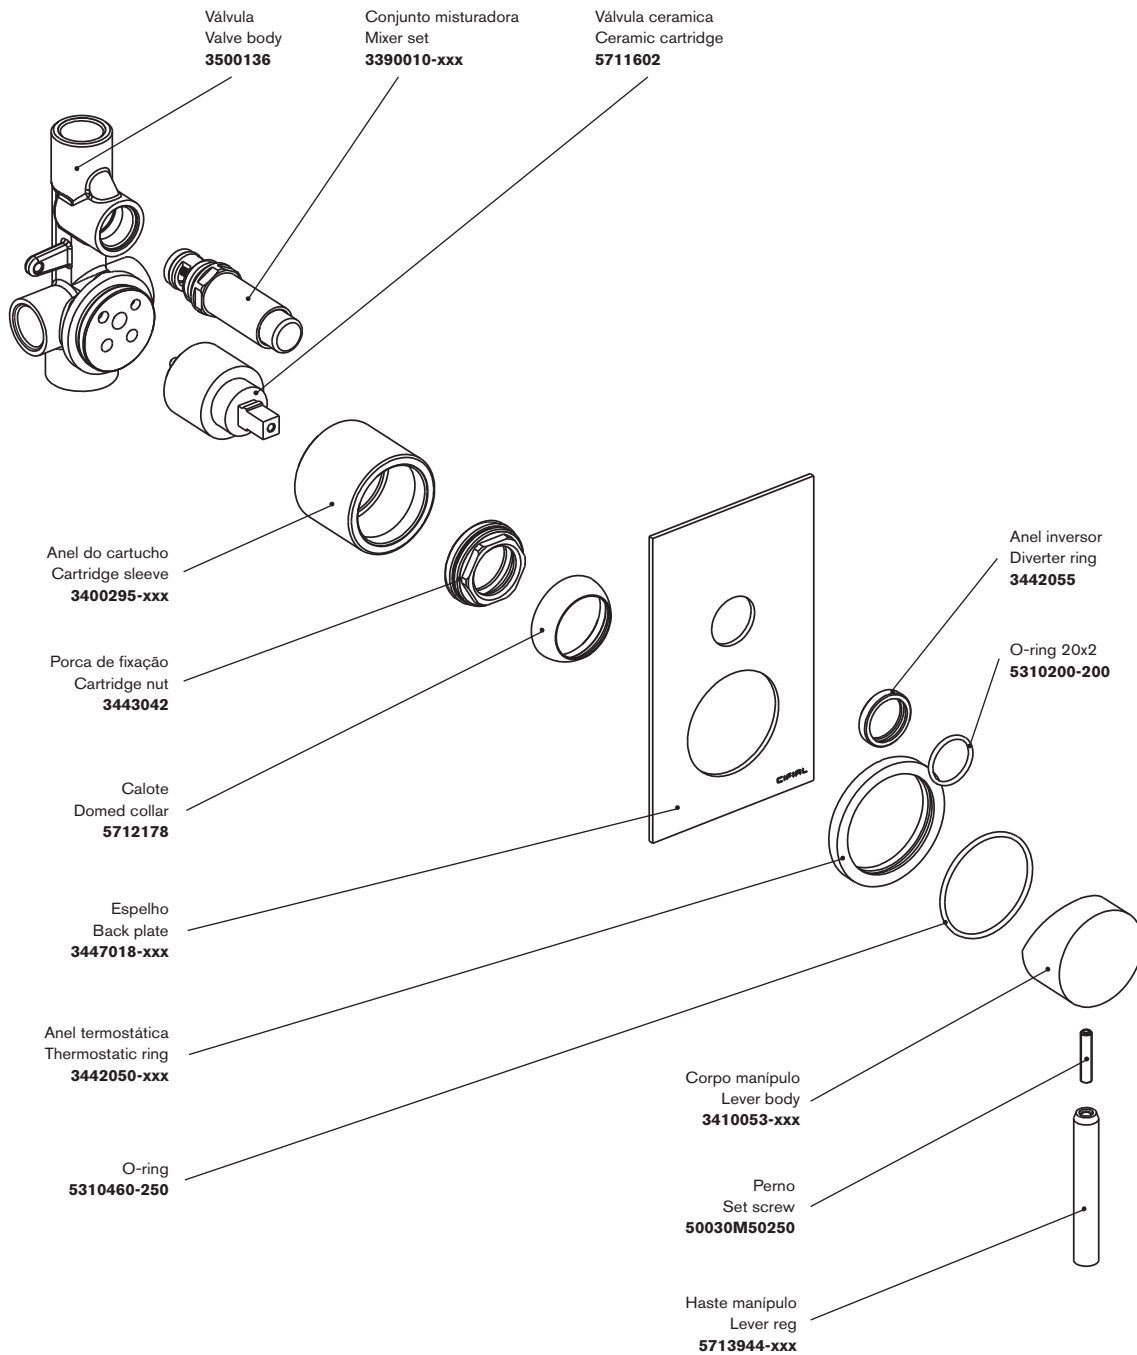

### Monocomando banheira/duche embutido + chuveiro manual Concealed bath/shower mixer + hand shower

**CIFIAL**

**nota/note:** xxx representa diferentes acabamentos  
xxx represent different finishes

www.cifial.pt | cifial@cifial.pt  
cifial@cifial.es  
www.cifial.co.uk | sales@cifial.co.uk  
www.cifialusa.com | info@cifialusa.com