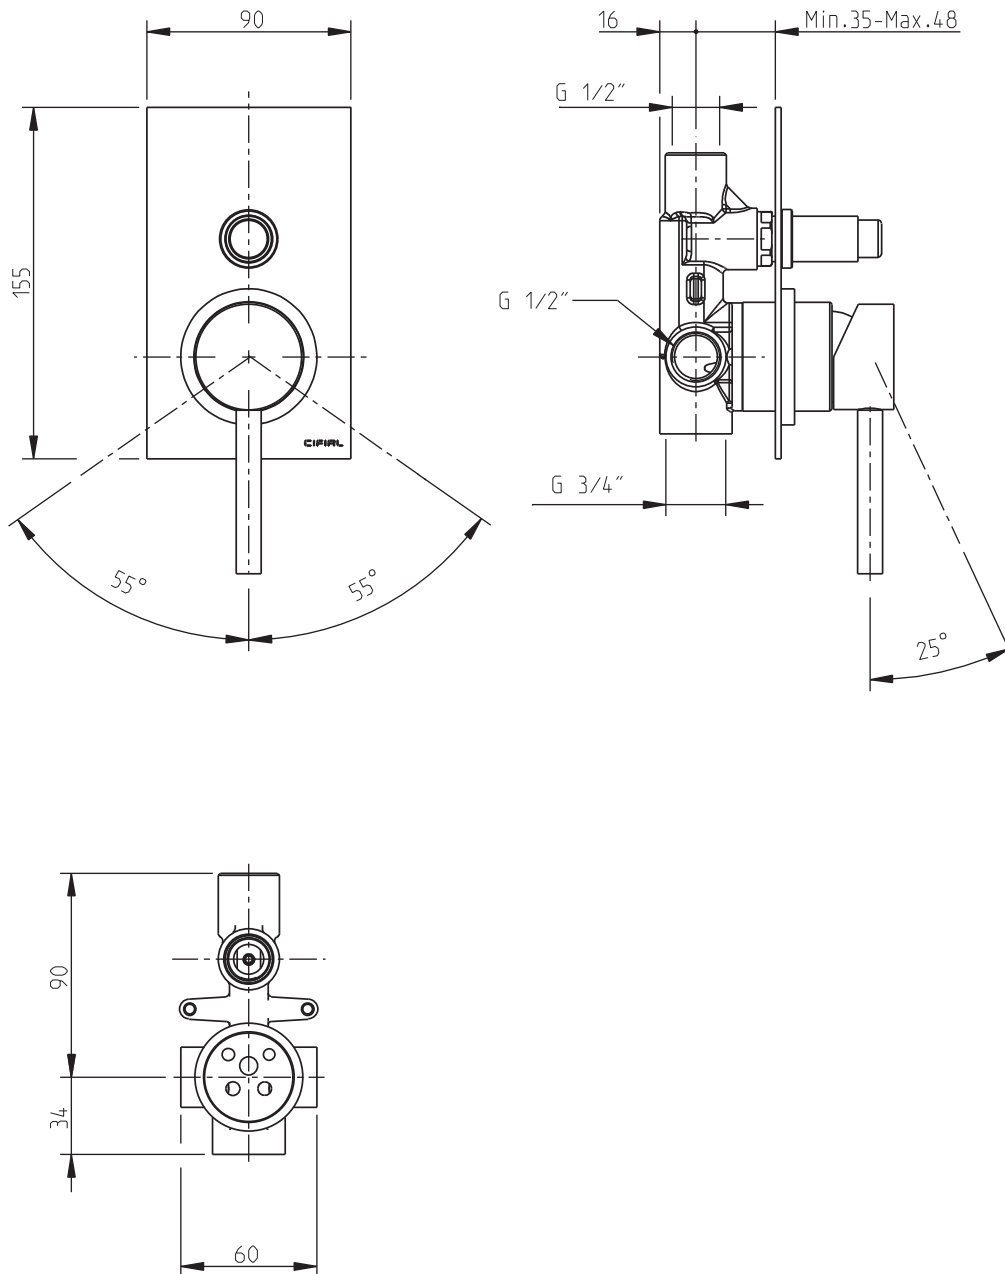

### Monocomando banheira/duche embutido + chuveiro manual Concealed bath/shower mixer + hand shower

**CIFIAL**

**nota/note:** xxx representa diferentes acabamentos  
xxx represent different finishes

www.cifial.pt | cifial@cifial.pt  
cifial@cifial.es  
www.cifial.co.uk | sales@cifial.co.uk  
www.cifialusa.com | info@cifialusa.com