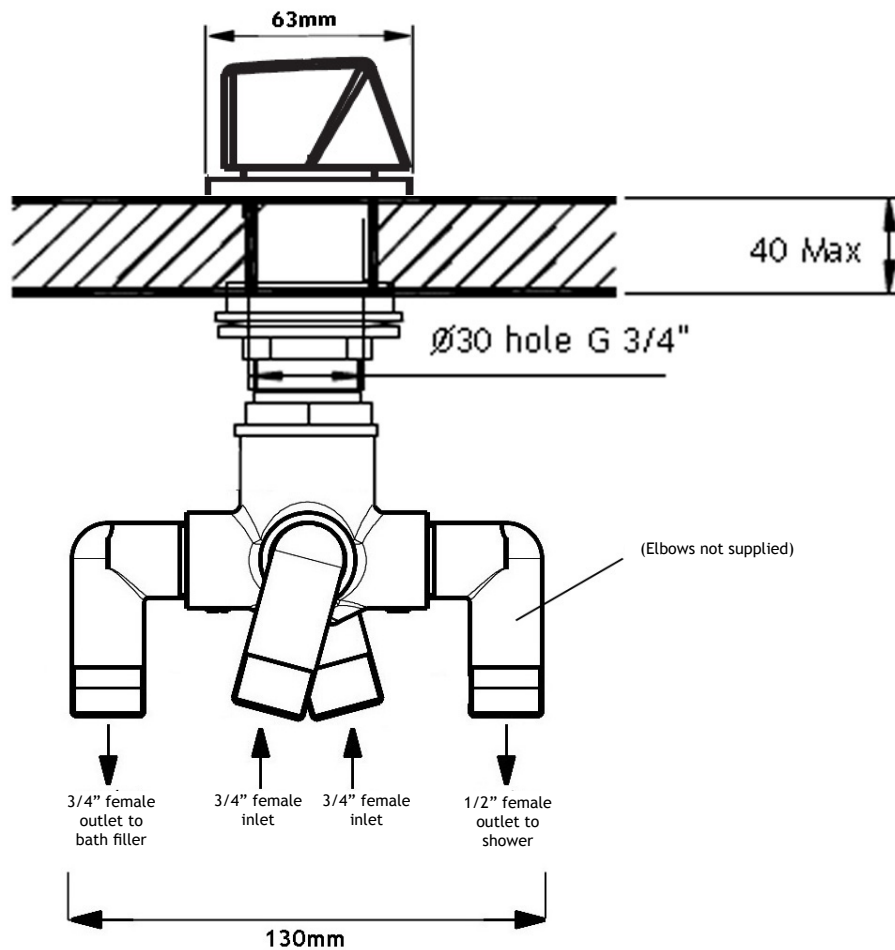

TECHNICAL DRAWING

Techno 65 Deck Diverter

Code: 34840SY

CIFIAL UK LTD
7 Faraday Court, Park Farm Ind Est
Wellingborough, Northants NN8 6XY
Tel: 01933 402008 Fax: 01933 402063
Email: sales@cifial.co.uk
Website: www.cifial.co.uk