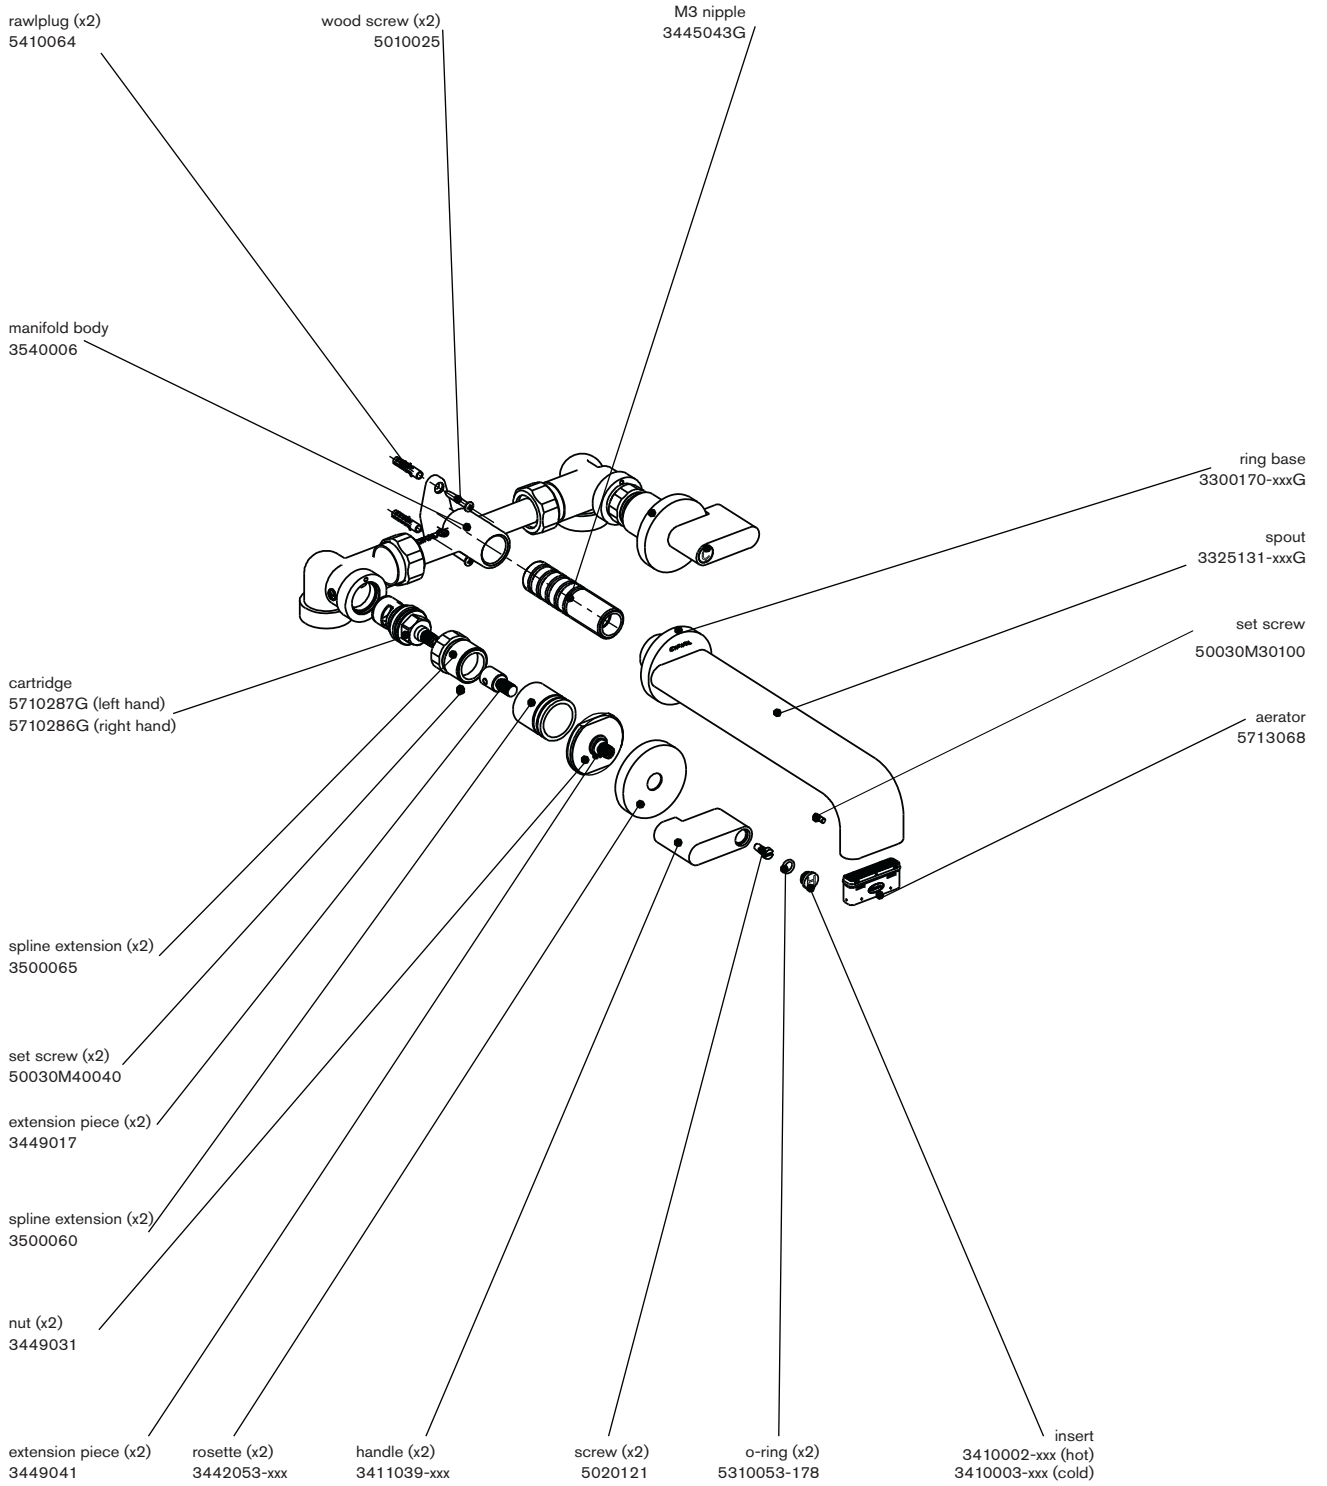

M3

3" Hole wall mounted basin mixer

dimensions mm

www.cifial.pt | cifial@cifial.pt
cifial@cifial.es
www.cifial.co.uk | sales@cifial.co.uk
www.cifialusa.com
www.cifial.pl | cifial@cifial.pl

note: xxx represent different finishes