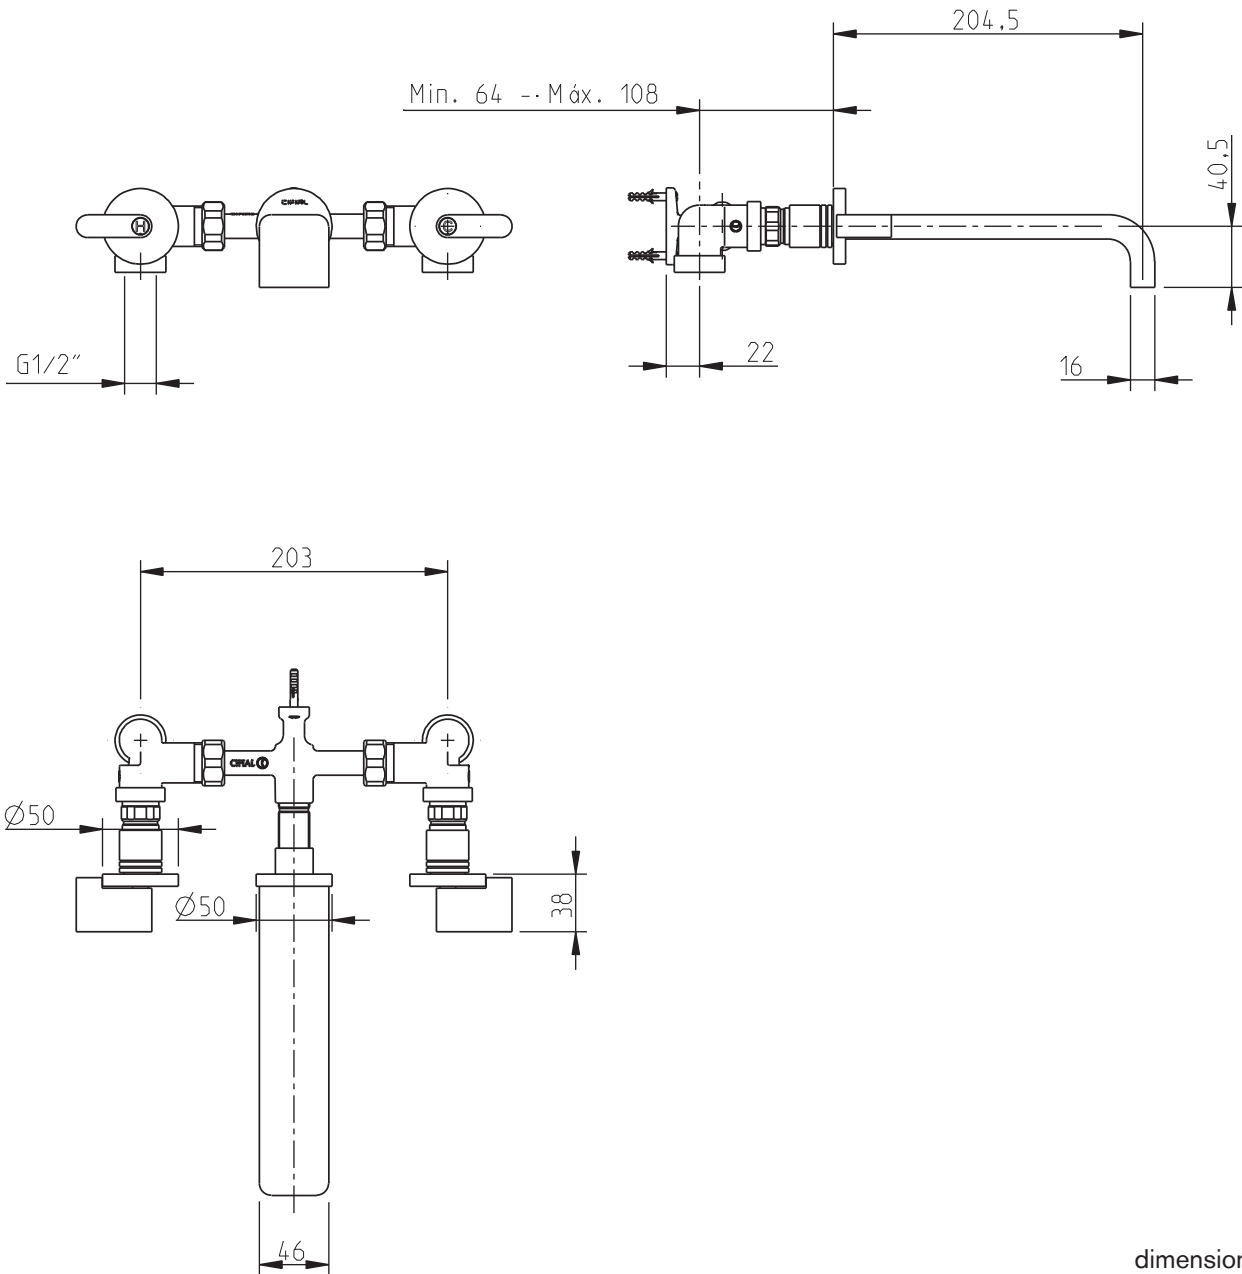

M3

3" Hole wall mounted basin mixer

dimensions mm

www.cifial.pt | cifial@cifial.pt
cifial@cifial.es
www.cifial.co.uk | sales@cifial.co.uk
www.cifialusa.com
www.cifial.pl | cifial@cifial.pl

note: xxx represent different finishes