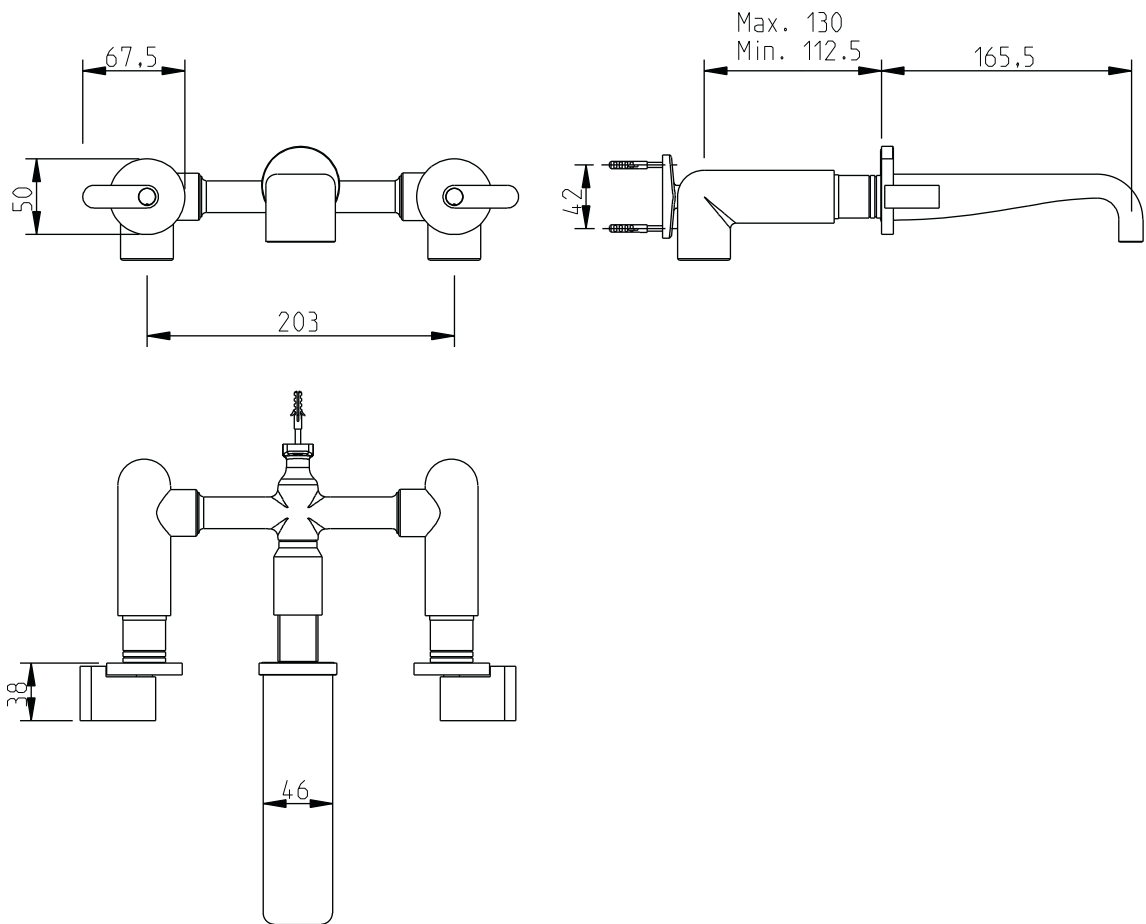

M3

3 hole wall bath mixer

dimensions mm