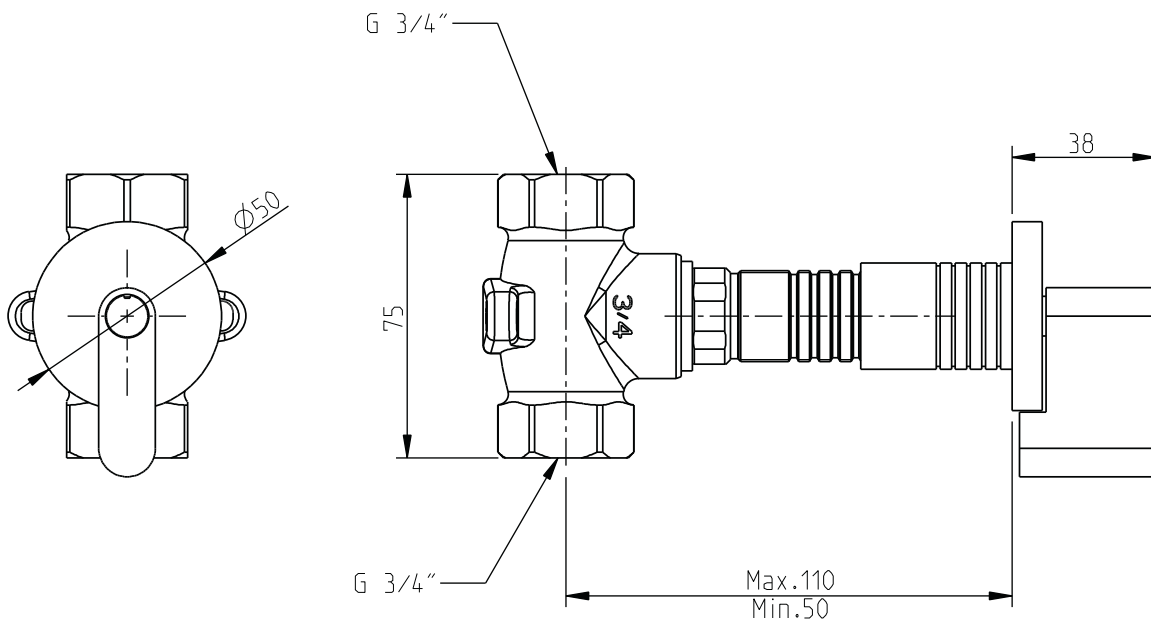

M3

3/4" wall stop valve

www.cifial.eu
www.cifial.pt
www.cifial.pl
www.cifial.es
www.cifial.co.uk
www.cifialusa.com

dimensions mm

www.cifial.eu
www.cifial.pt
www.cifial.pl
www.cifial.es
www.cifial.co.uk
www.cifialusa.com

Notes:
xxx represent different finishes

Installer: Please leave all leaflets with the building owner to file for future reference

5665437
983M3008U00