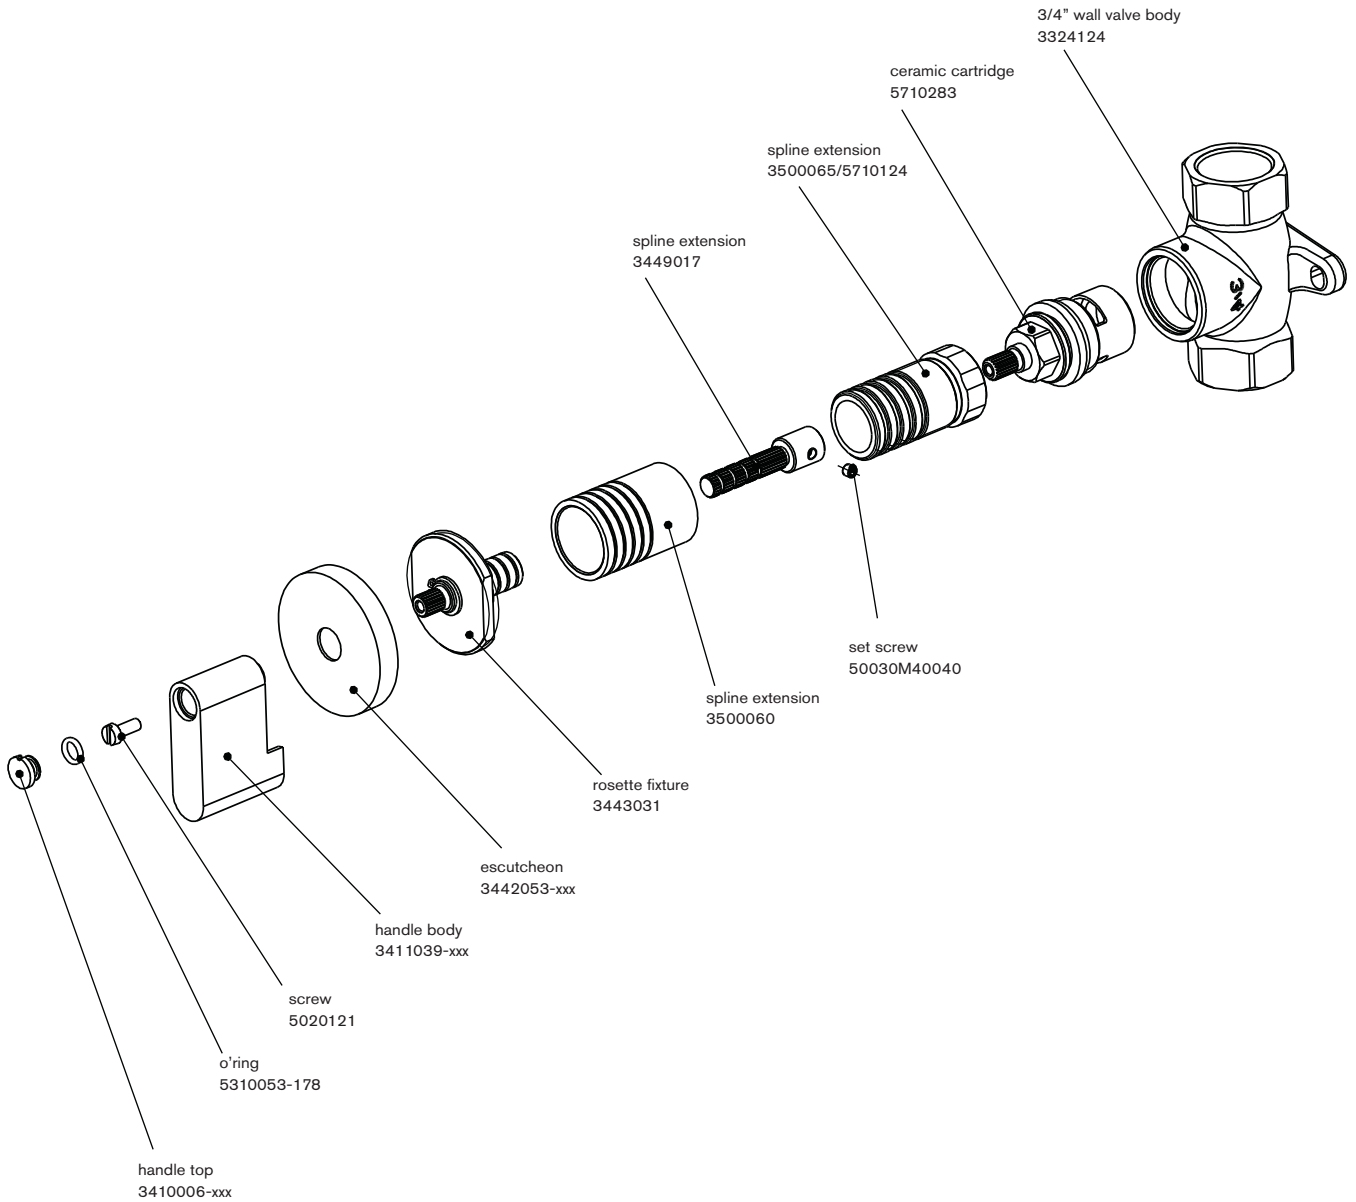

M3

3/4" wall stop valve

www.cifial.eu
www.cifial.pt
www.cifial.pl
www.cifial.es
www.cifial.co.uk
www.cifialusa.com

dimensions mm

www.cifial.eu
www.cifial.pt
www.cifial.pl
www.cifial.es
www.cifial.co.uk
www.cifialusa.com

Notes:
xxx represent different finishes

Installer: Please leave all leaflets with the building owner to file for future reference

5665437
983M3008U00