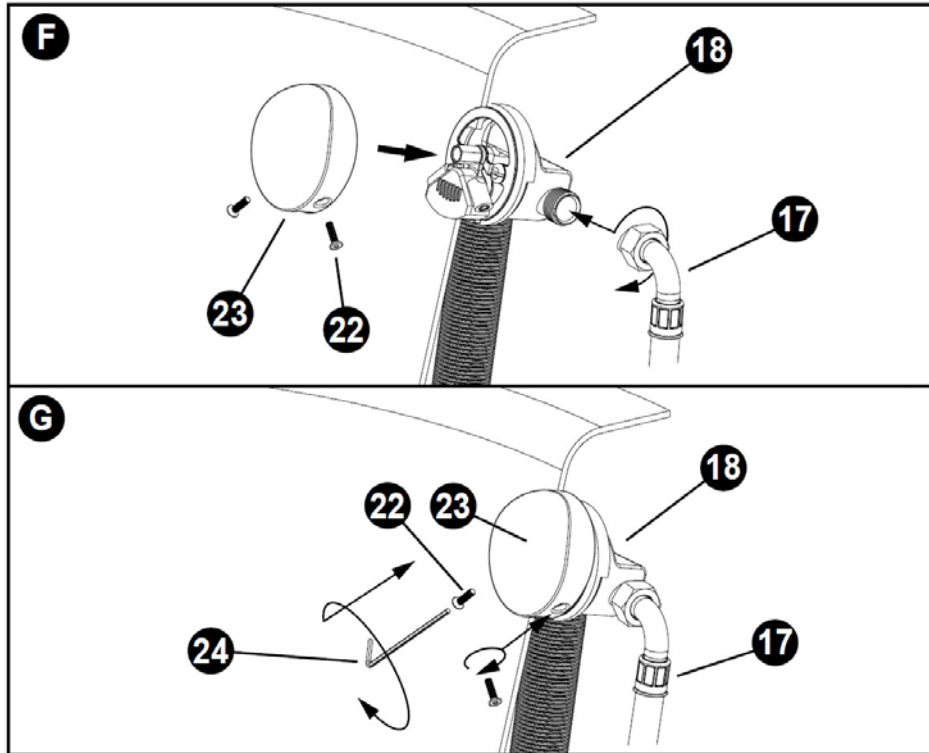

# AQUA FILLER

with clic-clac waste

1	Plug assembly (Removable)
2	Waste ferrule
3	Waste flange
4	Waste Flange seal
5	Rubber waste seal
6	Rubber seal
7	1.5" BSP nut
8	95° trap outlet elbow
9	Tapered rubber seal
10	Plastic seal
11	1.75" BSP compression nut
12	Trap cleaning eye
13	Trap waste body

14	Rubber Seal
15	1.25" BSP compression nut
16	Flexible overflow pipe
17	Flexible inlet hose
18	Overflow body
19	Rubber Overflow Seal
20	Overflow clamp plate / Nozzle body
21	Overflow clamp plate screws
22	Key Bolts (x2)
23	Overflow cover
24	Allen Hex Key for tightening
25	Plastic Key for tightening
26	Long ferrule (for use with thicker baths)

**CIFIAL**

with clic-clac waste

with clic-clac waste

- Mixer valve (not supplied) must be installed according to manufacturers guidelines and Local authority regulations.
- Protection against pollution of potable water installations and general requirements of devices to prevent pollution by backflow as detailed in EN 1717 should be observed.
- Flexible inlet pipe should be installed in a self-draining position.