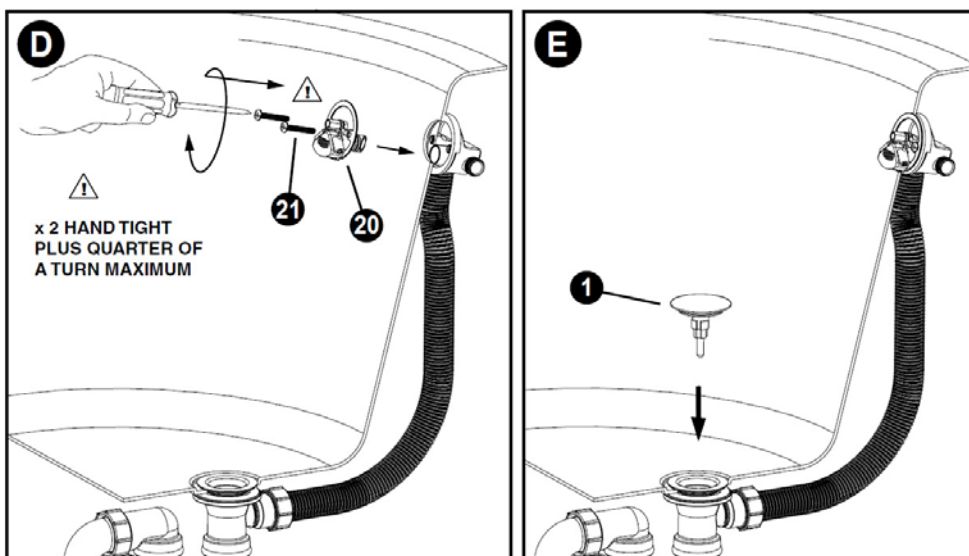

with clic-clac waste