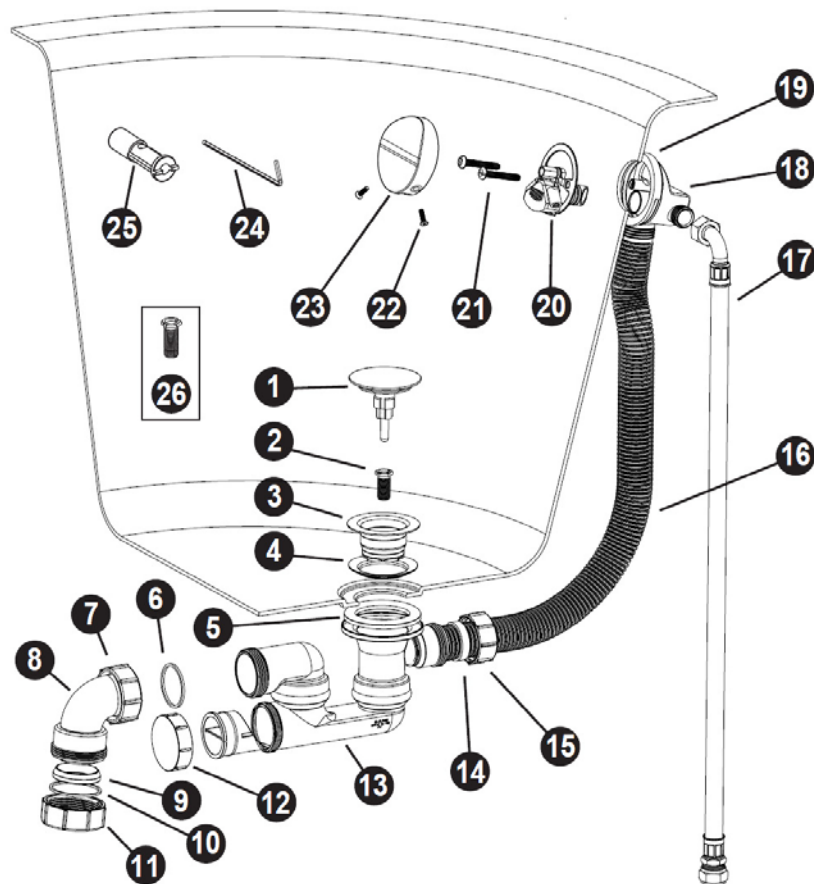

**CIFIAL**

5663317  
983TB011D04

**Nota / Note:** xxx indica o código do acabamento. / xxx represent different finishes.

# AQUA FILLER

with clic-clac waste

1	Plug assembly (Removable)
2	Waste ferrule
3	Waste flange
4	Waste Flange seal
5	Rubber waste seal
6	Rubber seal
7	1.5" BSP nut
8	95° trap outlet elbow
9	Tapered rubber seal
10	Plastic seal
11	1.75" BSP compression nut
12	Trap cleaning eye
13	Trap waste body

14	Rubber Seal
15	1.25" BSP compression nut
16	Flexible overflow pipe
17	Flexible inlet hose
18	Overflow body
19	Rubber Overflow Seal
20	Overflow clamp plate / Nozzle body
21	Overflow clamp plate screws
22	Key Bolts (x2)
23	Overflow cover
24	Allen Hex Key for tightening
25	Plastic Key for tightening
26	Long ferrule (for use with thicker baths)

**CIFIAL**

with clic-clac waste

with clic-clac waste

- Mixer valve (not supplied) must be installed according to manufacturers guidelines and Local authority regulations.
- Protection against pollution of potable water installations and general requirements of devices to prevent pollution by backflow as detailed in EN 1717 should be observed.
- Flexible inlet pipe should be installed in a self-draining position.