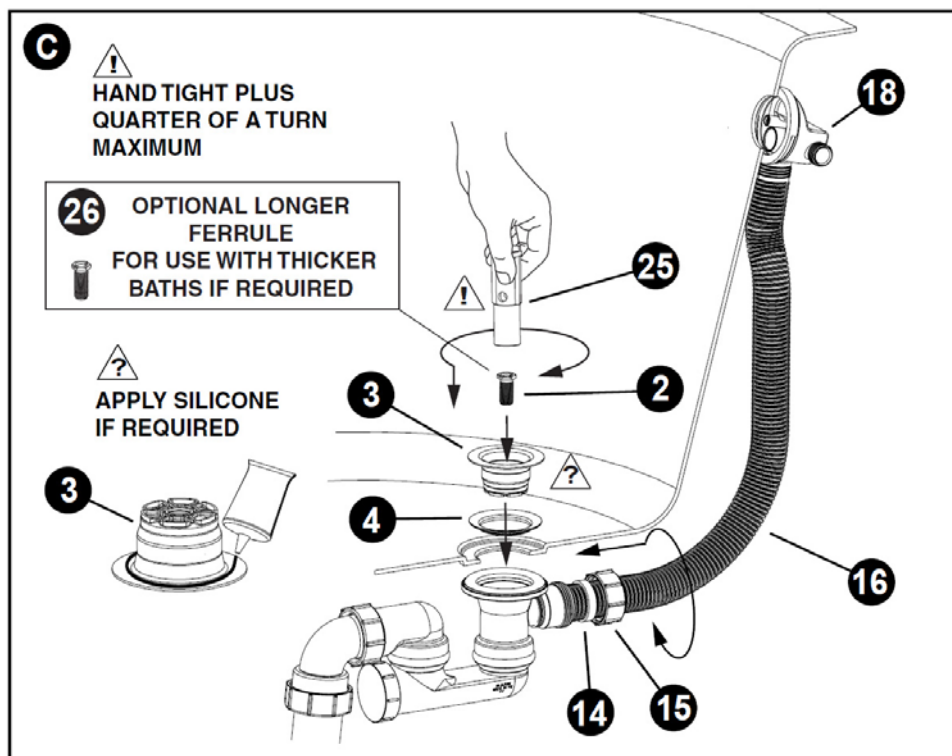

# AQUA FILLER

with clic-clac waste

1	Plug assembly (Removable)
2	Waste ferrule
3	Waste flange
4	Waste Flange seal
5	Rubber waste seal
6	Rubber seal
7	1.5" BSP nut
8	95° trap outlet elbow
9	Tapered rubber seal
10	Plastic seal
11	1.75" BSP compression nut
12	Trap cleaning eye
13	Trap waste body

14	Rubber Seal
15	1.25" BSP compression nut
16	Flexible overflow pipe
17	Flexible inlet hose
18	Overflow body
19	Rubber Overflow Seal
20	Overflow clamp plate / Nozzle body
21	Overflow clamp plate screws
22	Key Bolts (x2)
23	Overflow cover
24	Allen Hex Key for tightening
25	Plastic Key for tightening
26	Long ferrule (for use with thicker baths)

**CIFIAL**

with clic-clac waste

with clic-clac waste

- Mixer valve (not supplied) must be installed according to manufacturers guidelines and Local authority regulations.
- Protection against pollution of potable water installations and general requirements of devices to prevent pollution by backflow as detailed in EN 1717 should be observed.
- Flexible inlet pipe should be installed in a self-draining position.