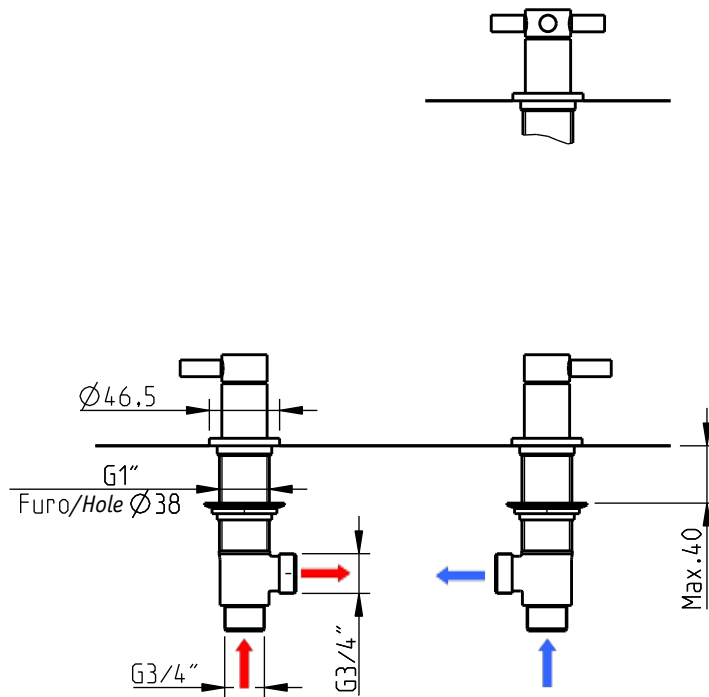

# TECHNOVATION X300

---

Deck Valves & Aqua Filler

*Pack consists of:*

*1 x 34891TB Pair Deck Bath Valves*

*1 x 033 Low Pressure Aqua Filler  
with clic-clac waste*

**CIFIAL**

[www.cifial.co.uk](http://www.cifial.co.uk)  
[cifialuk@btconnect.com](mailto:cifialuk@btconnect.com)

dimensions mm

## Techno 300/300+ / Technovation 300/X300

Par de manípulos 3/4" / Pair 3/4" deck valves

código/code | 34890TB-xxx  
34891TB-xxx

**INSTALADOR / INSTALLER:**  
Por favor entregue todas as instruções que acompanham este produto ao seu proprietário.  
Please leave all leaflets with the building owner to file for future reference.