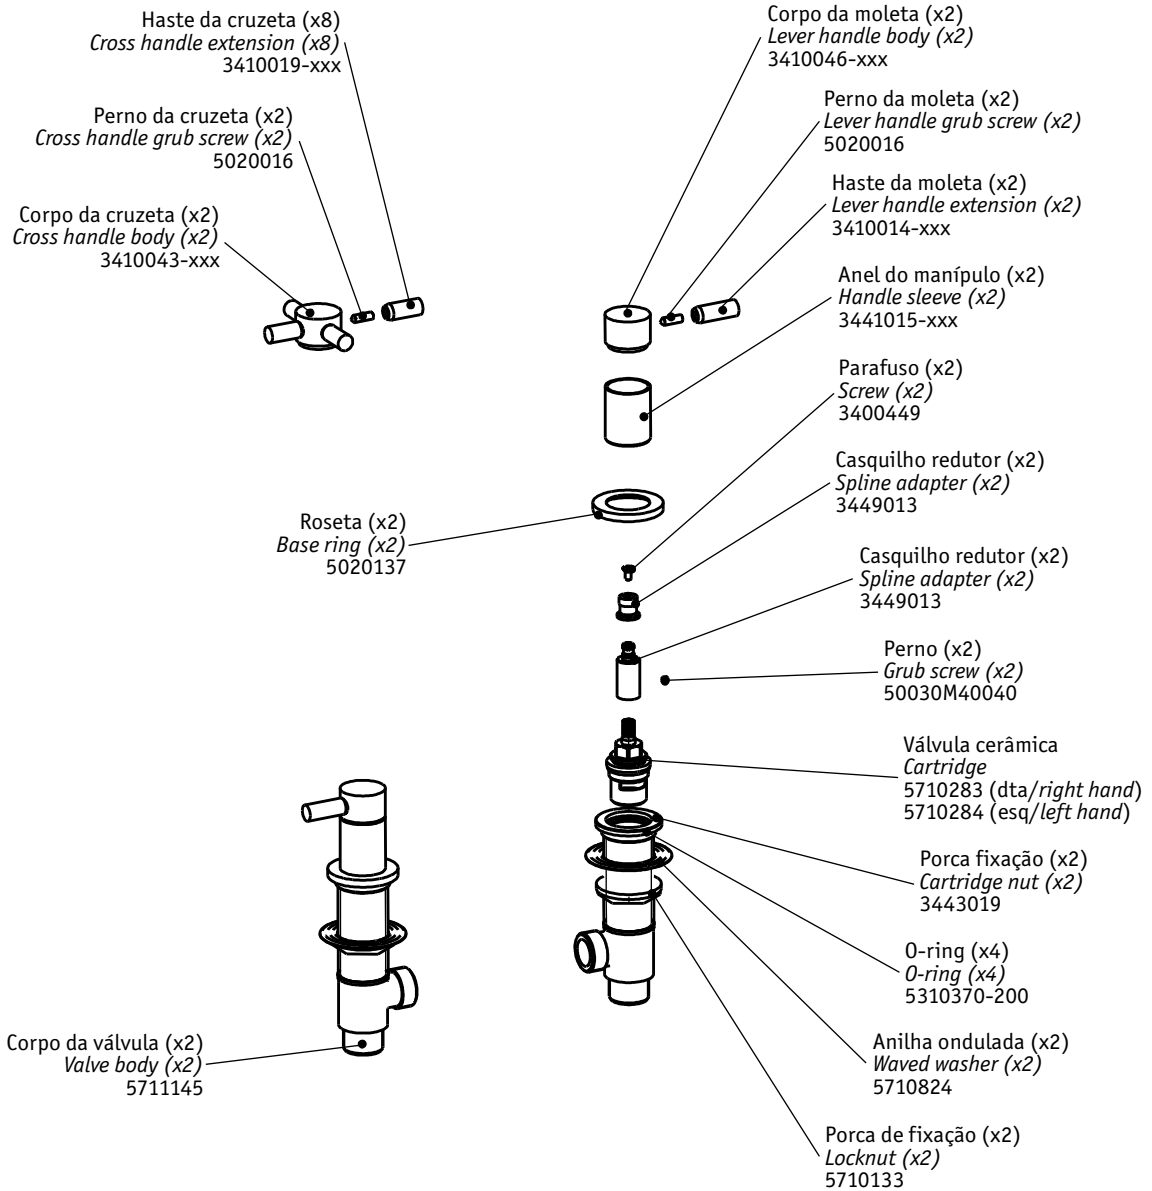

5663317
983TB011D04

Nota / Note: xxx indica o código do acabamento. / xxx represent different finishes.

AQUA FILLER

with clic-clac waste

1	Plug assembly (Removable)
2	Waste ferrule
3	Waste flange
4	Waste Flange seal
5	Rubber waste seal
6	Rubber seal
7	1.5" BSP nut
8	95° trap outlet elbow
9	Tapered rubber seal
10	Plastic seal
11	1.75" BSP compression nut
12	Trap cleaning eye
13	Trap waste body

14	Rubber Seal
15	1.25" BSP compression nut
16	Flexible overflow pipe
17	Flexible inlet hose
18	Overflow body
19	Rubber Overflow Seal
20	Overflow clamp plate / Nozzle body
21	Overflow clamp plate screws
22	Key Bolts (x2)
23	Overflow cover
24	Allen Hex Key for tightening
25	Plastic Key for tightening
26	Long ferrule (for use with thicker baths)