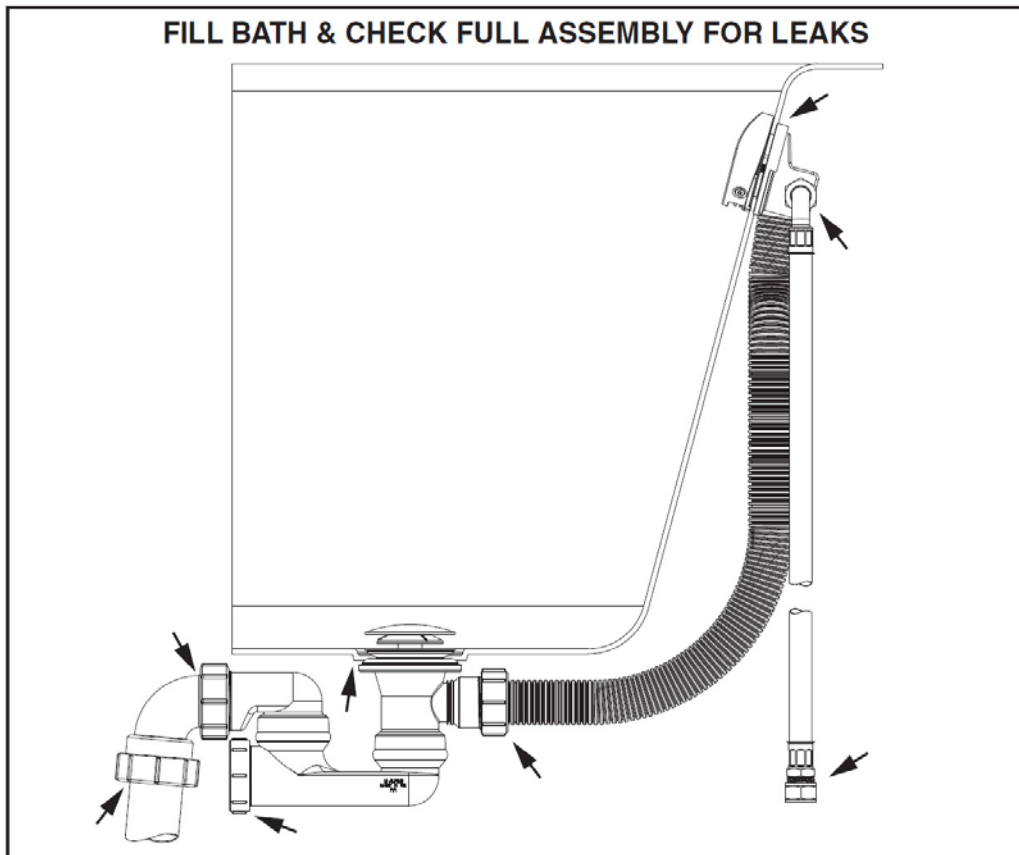

# AQUA FILLER

with clic-clac waste

1	Plug assembly (Removable)
2	Waste ferrule
3	Waste flange
4	Waste Flange seal
5	Rubber waste seal
6	Rubber seal
7	1.5" BSP nut
8	95° trap outlet elbow
9	Tapered rubber seal
10	Plastic seal
11	1.75" BSP compression nut
12	Trap cleaning eye
13	Trap waste body

14	Rubber Seal
15	1.25" BSP compression nut
16	Flexible overflow pipe
17	Flexible inlet hose
18	Overflow body
19	Rubber Overflow Seal
20	Overflow clamp plate / Nozzle body
21	Overflow clamp plate screws
22	Key Bolts (x2)
23	Overflow cover
24	Allen Hex Key for tightening
25	Plastic Key for tightening
26	Long ferrule (for use with thicker baths)

**CIFIAL**

with clic-clac waste

with clic-clac waste

- Mixer valve (not supplied) must be installed according to manufacturers guidelines and Local authority regulations.
- Protection against pollution of potable water installations and general requirements of devices to prevent pollution by backflow as detailed in EN 1717 should be observed.
- Flexible inlet pipe should be installed in a self-draining position.