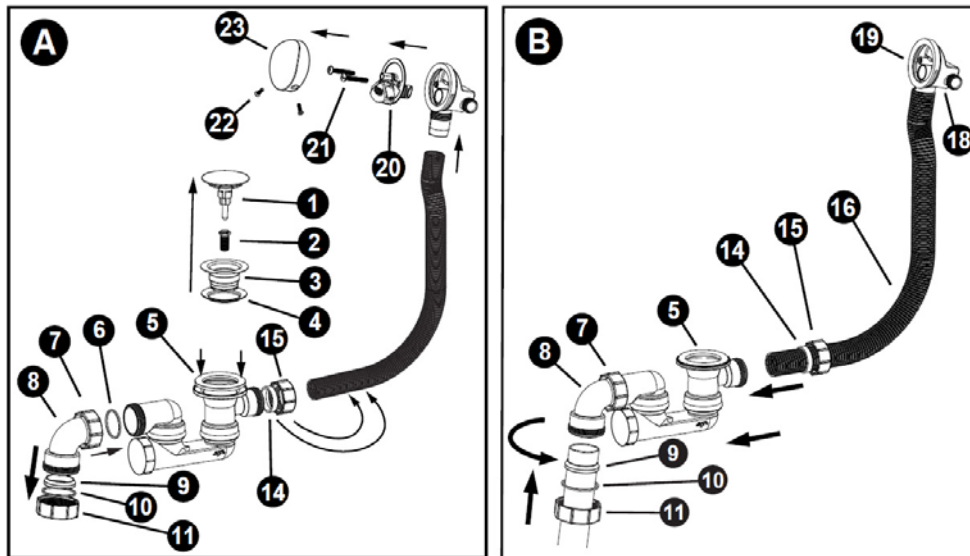

# AQUA FILLER

with clic-clac waste

1	Plug assembly (Removable)
2	Waste ferrule
3	Waste flange
4	Waste Flange seal
5	Rubber waste seal
6	Rubber seal
7	1.5" BSP nut
8	95° trap outlet elbow
9	Tapered rubber seal
10	Plastic seal
11	1.75" BSP compression nut
12	Trap cleaning eye
13	Trap waste body

14	Rubber Seal
15	1.25" BSP compression nut
16	Flexible overflow pipe
17	Flexible inlet hose
18	Overflow body
19	Rubber Overflow Seal
20	Overflow clamp plate / Nozzle body
21	Overflow clamp plate screws
22	Key Bolts (x2)
23	Overflow cover
24	Allen Hex Key for tightening
25	Plastic Key for tightening
26	Long ferrule (for use with thicker baths)

**CIFIAL**

with clic-clac waste

with clic-clac waste

- Mixer valve (not supplied) must be installed according to manufacturers guidelines and Local authority regulations.
- Protection against pollution of potable water installations and general requirements of devices to prevent pollution by backflow as detailed in EN 1717 should be observed.
- Flexible inlet pipe should be installed in a self-draining position.