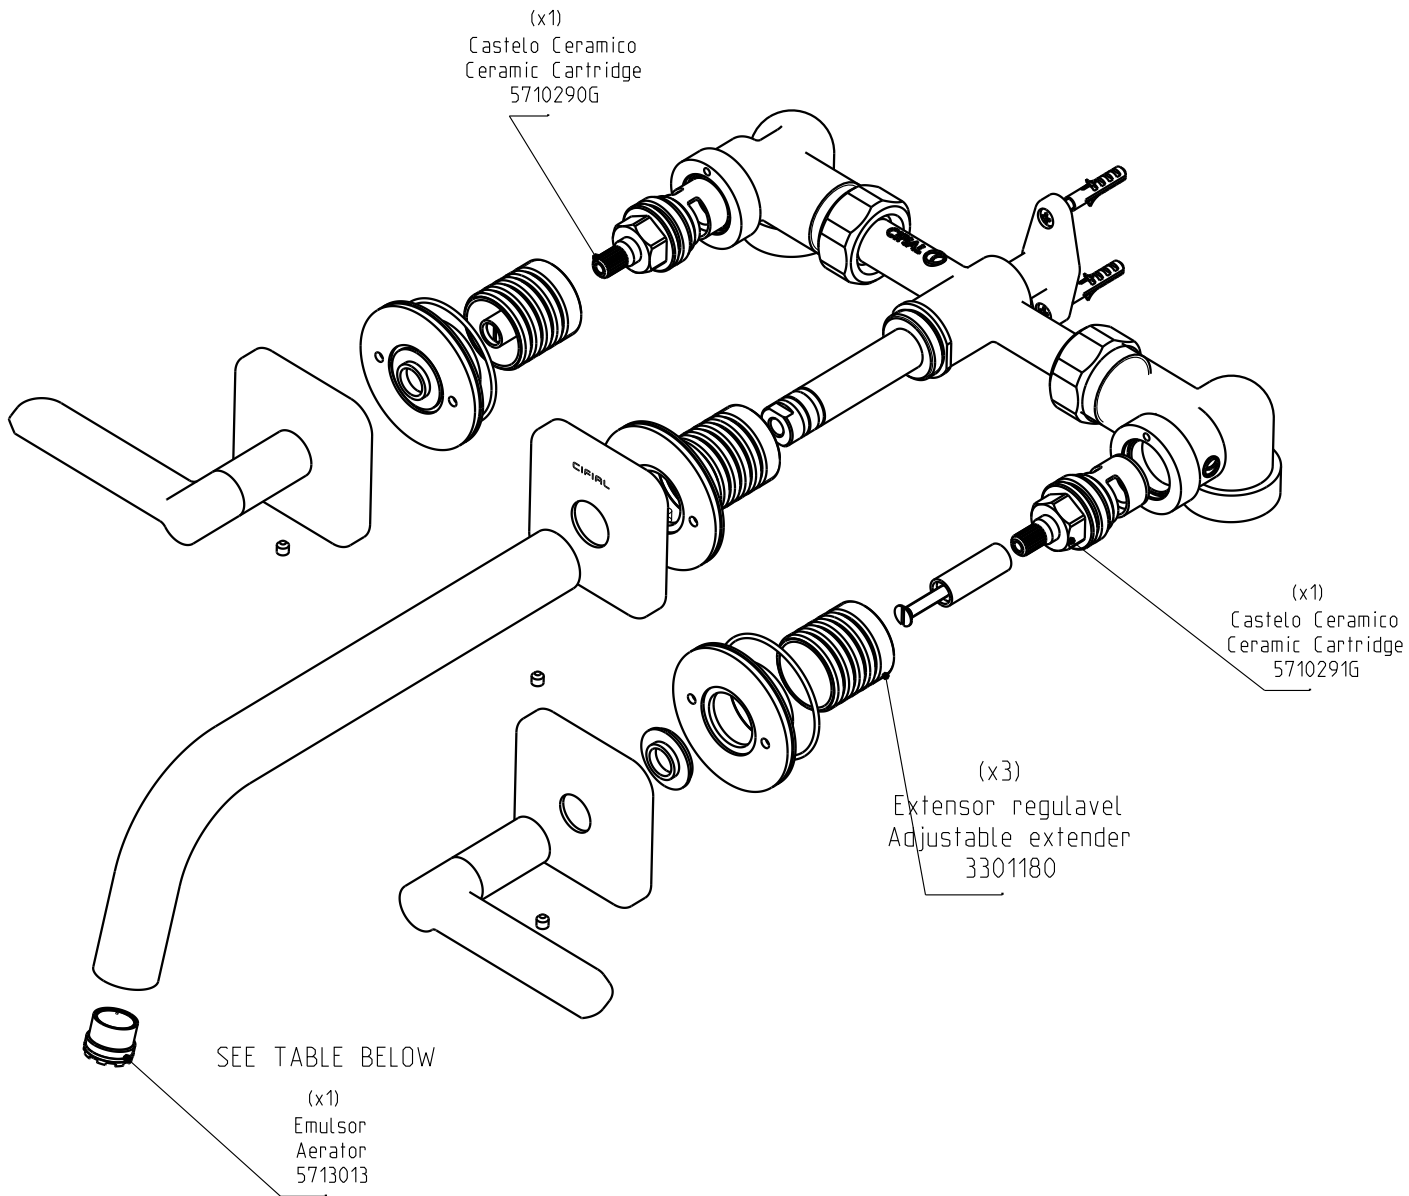

TX300

Mist. pard. lav. 3f TX 300

Three hole basin wall mounted

Nota/Note:

xxx representa diferentes acabamentos
xxx represents different finishes

Instalador/Installer:

Por favor entregue todas as especificações que acompanham o produto ao seu proprietário.
Please leave all leaflets with the building owner to file for future reference.

dimensões/dimensions: mm

TX300

Mist. pard. lav. 3f TX 300

Three hole basin wall mounted

Code	Designation
5713013	PCA aerator of 5L/min (ASSEMBLED)
5713132	Aerator free flow optimal performance from 0.2 to 1 bar