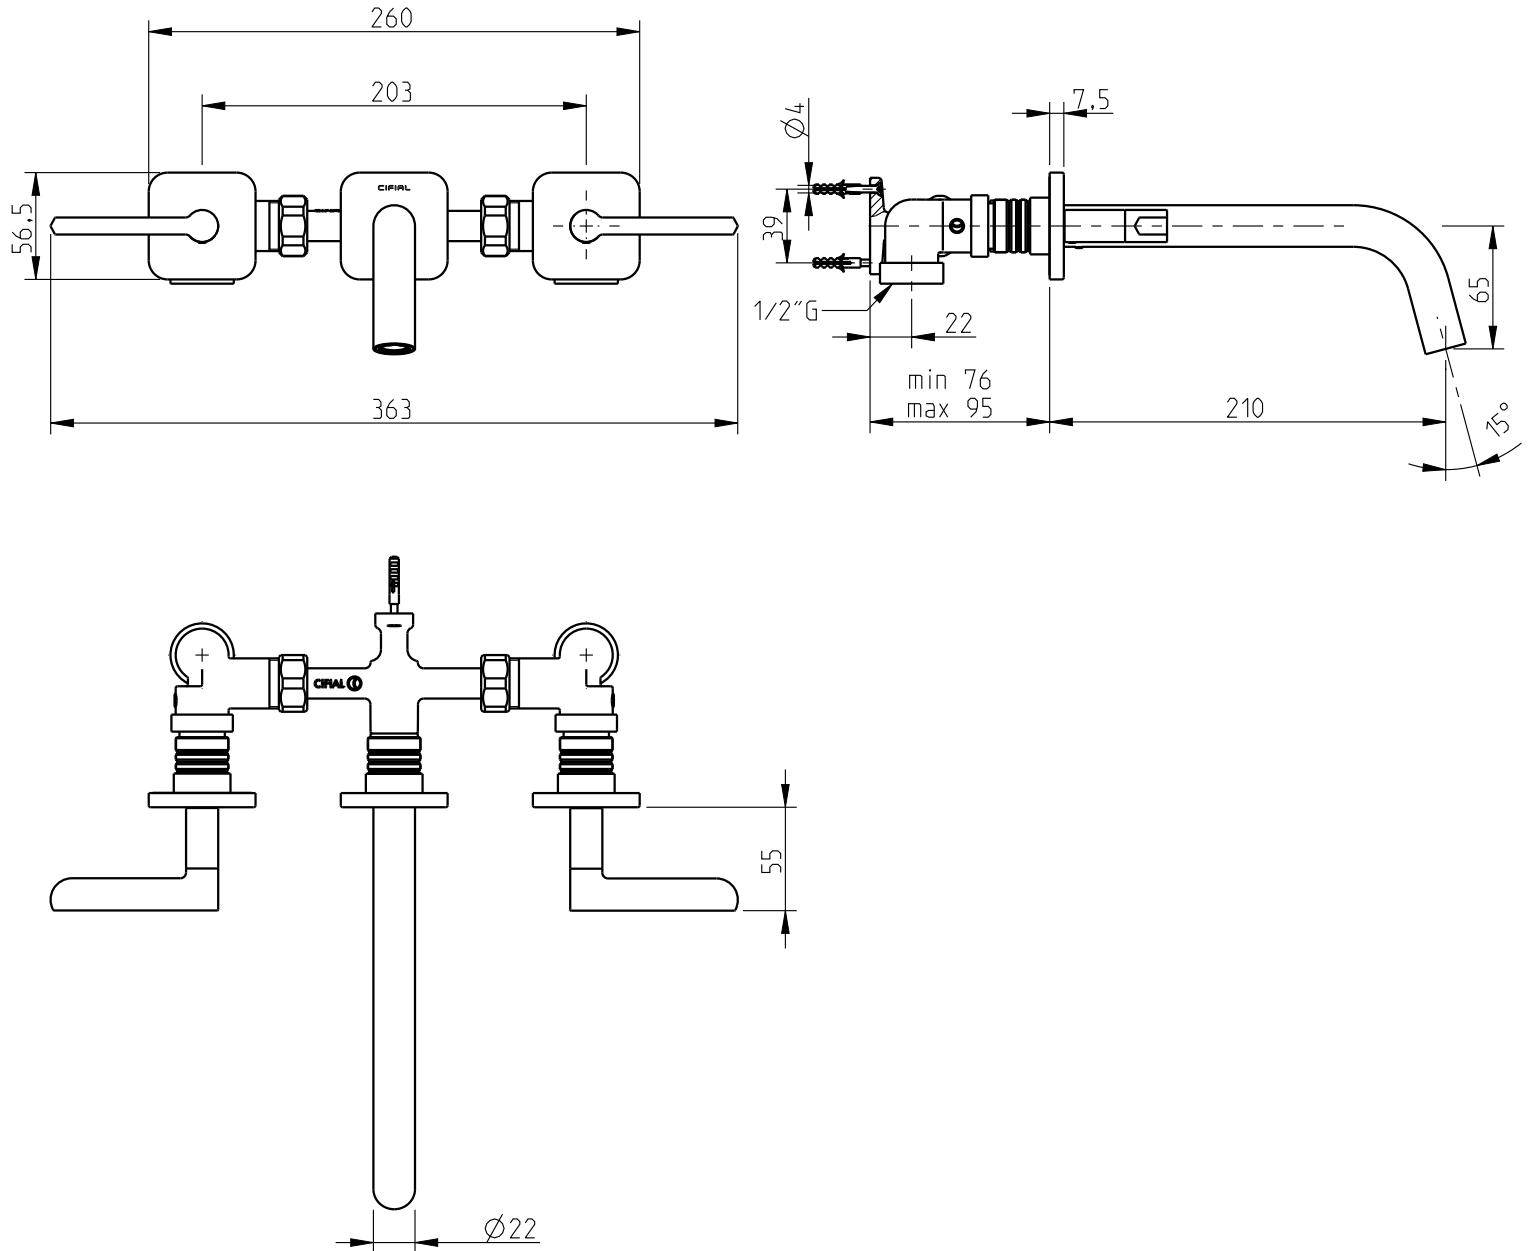

TX300

Mist. pard. lav. 3f TX 300

Three hole basin wall mounted

Nota/Note:

xxx representa diferentes acabamentos
xxx represents different finishes

Instalador/Installer:

Por favor entregue todas as especificações que acompanham o produto ao seu proprietário.
Please leave all leaflets with the building owner to file for future reference.

dimensões/dimensions: mm

TX300

Mist. pard. lav. 3f TX 300

Three hole basin wall mounted

Code	Designation
5713013	PCA aerator of 5L/min (ASSEMBLED)
5713132	Aerator free flow optimal performance from 0.2 to 1 bar