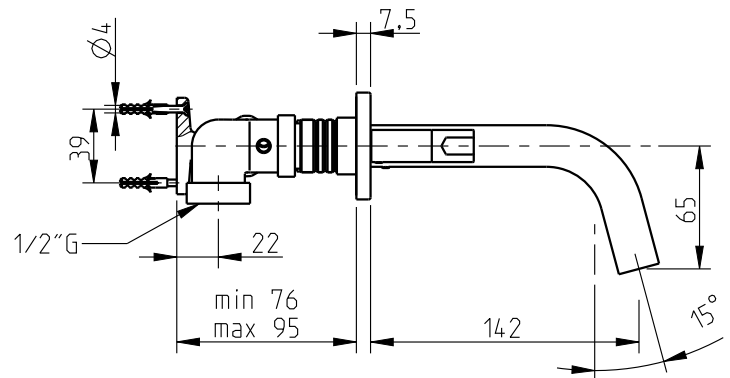

# TX300

Mist. pard. lav. 3f TX 300, curta

Three hole basin wall mounted

**Nota/Note:**

xxx representa diferentes acabamentos  
xxx represents different finishes

**Instalador/Installer:**

Por favor entregue todas as especificações que acompanham o produto ao seu proprietário.  
Please leave all leaflets with the building owner to file for future reference.

dimensões/dimensions: mm

# TX300

Mist. pard. lav. 3f TX 300,curta  
 Three hole basin wall mounted

Code	Designation
5713013	PCA aerator of 5L/min (ASSEMBLED)
5713132	Aerator free flow optimal performance from 0.2 to 1 bar

**Nota/Note:**