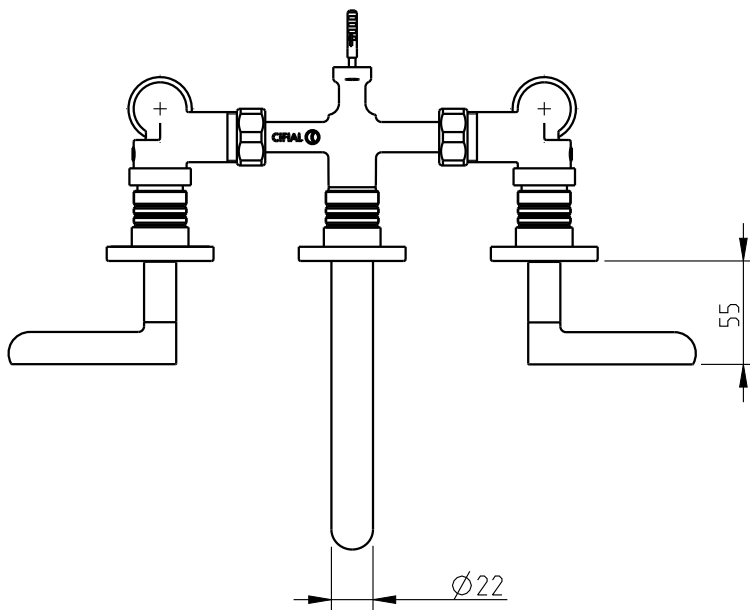

# TX300

Mist. pard. lav. 3f TX 300, curta

Three hole basin wall mounted

**Nota/Note:**

xxx representa diferentes acabamentos  
xxx represents different finishes

**Instalador/Installer:**

Por favor entregue todas as especificações que acompanham o produto ao seu proprietário.  
Please leave all leaflets with the building owner to file for future reference.

dimensões/dimensions: mm

# TX300

Mist. pard. lav. 3f TX 300,curta  
 Three hole basin wall mounted

Code	Designation
5713013	PCA aerator of 5L/min (ASSEMBLED)
5713132	Aerator free flow optimal performance from 0.2 to 1 bar

**Nota/Note:**