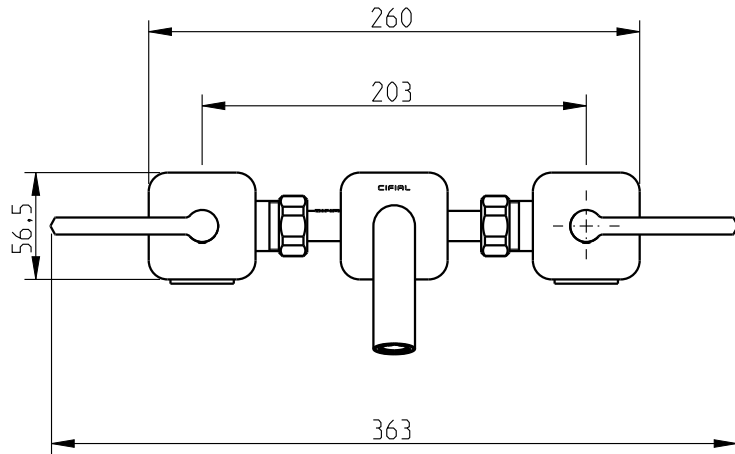

# TX300

Mist. pard. lav. 3f TX 300, curta

Three hole basin wall mounted

**Nota/Note:**

xxx representa diferentes acabamentos  
xxx represents different finishes

**Instalador/Installer:**

Por favor entregue todas as especificações que acompanham o produto ao seu proprietário.  
Please leave all leaflets with the building owner to file for future reference.

dimensões/dimensions: mm

# TX300

Mist. pard. lav. 3f TX 300,curta  
 Three hole basin wall mounted

Code	Designation
5713013	PCA aerator of 5L/min (ASSEMBLED)
5713132	Aerator free flow optimal performance from 0.2 to 1 bar

**Nota/Note:**