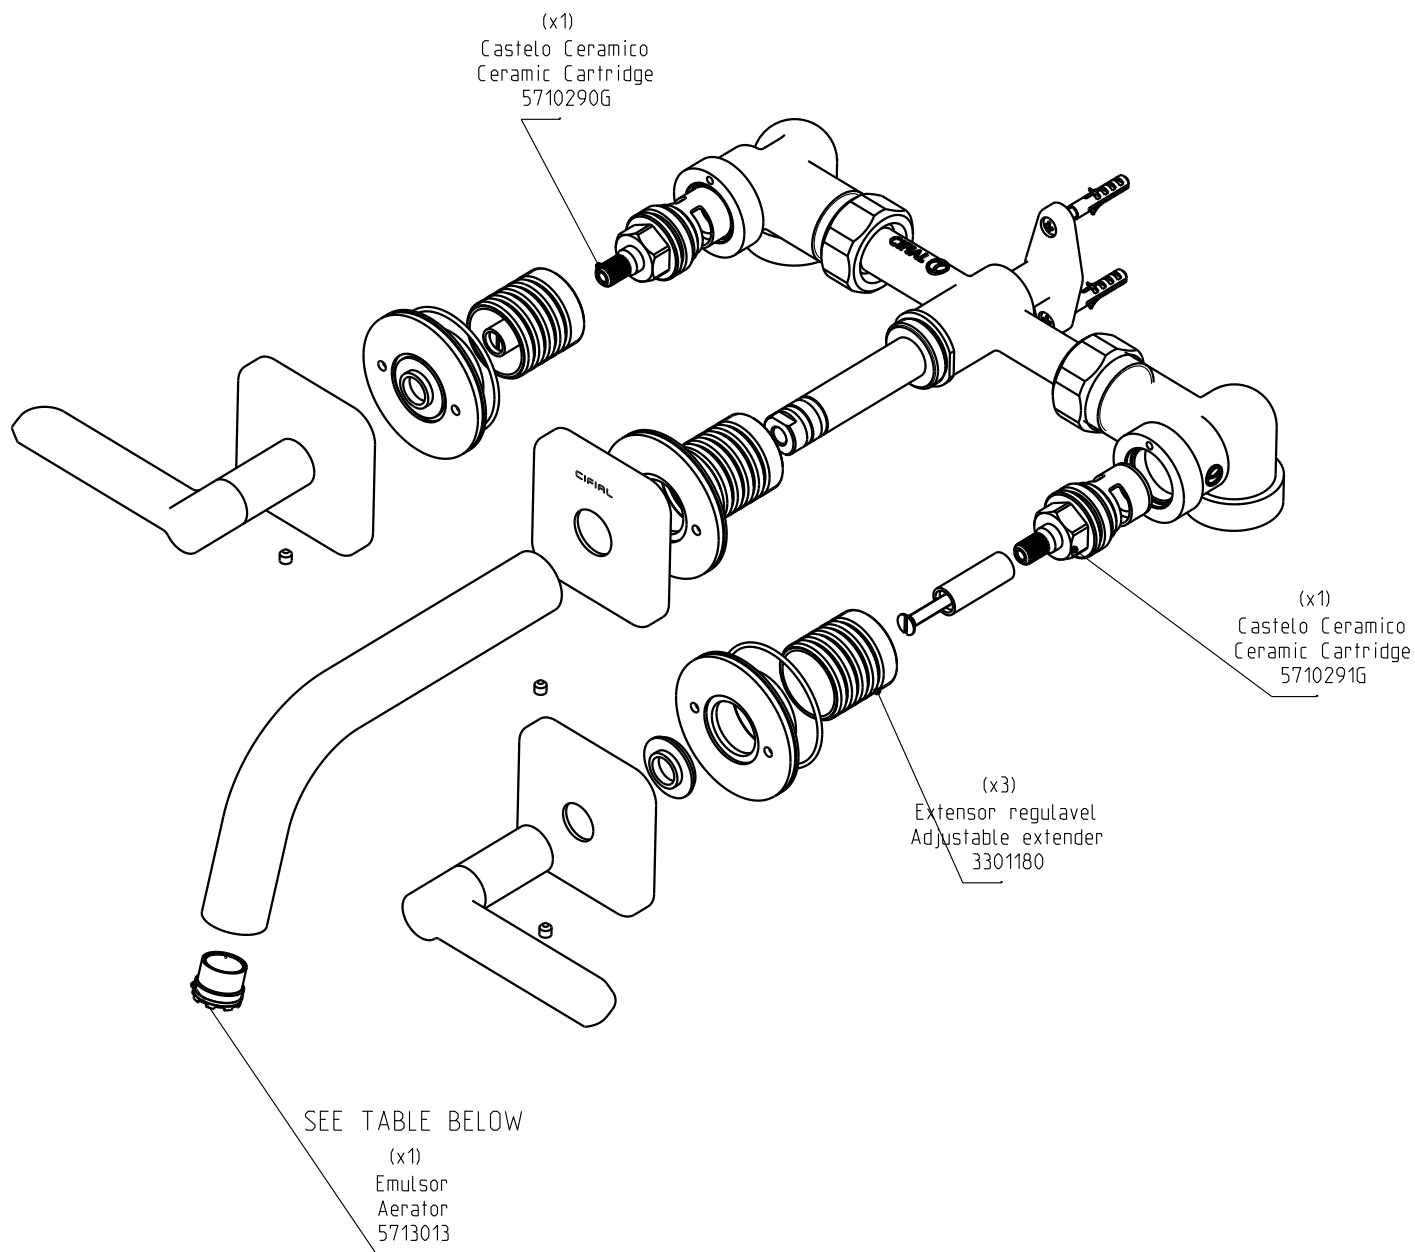

# TX300

Mist. pard. lav. 3f TX 300, curta

Three hole basin wall mounted

**Nota/Note:**

xxx representa diferentes acabamentos  
xxx represents different finishes

**Instalador/Installer:**

Por favor entregue todas as especificações que acompanham o produto ao seu proprietário.  
Please leave all leaflets with the building owner to file for future reference.

dimensões/dimensions: mm

# TX300

Mist. pard. lav. 3f TX 300,curta  
 Three hole basin wall mounted

Code	Designation
5713013	PCA aerator of 5L/min (ASSEMBLED)
5713132	Aerator free flow optimal performance from 0.2 to 1 bar

**Nota/Note:**