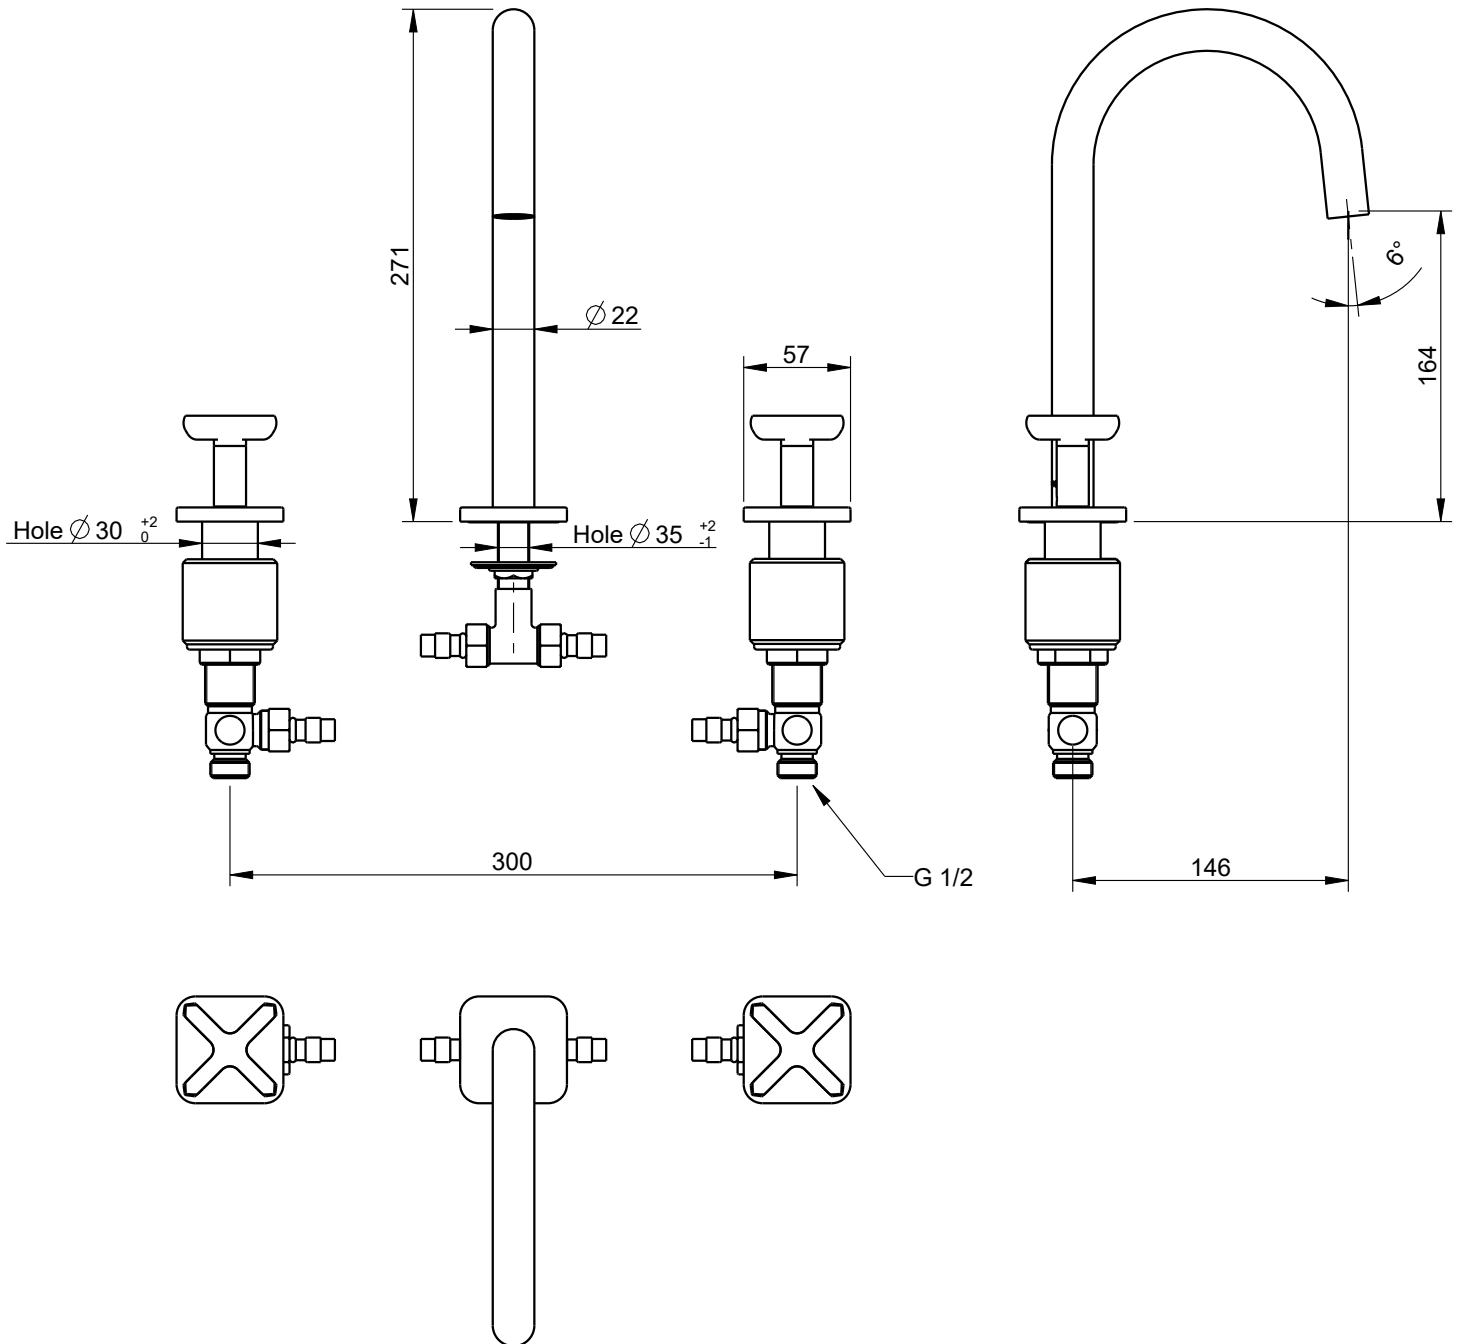

# TX 300

3 hole deck basin TX300

**Note:**

xxx represents different finishes

**Installer:**

Please leave all leaflets with the building owner to file for future reference.

dimensions: mm [in]

# TX 300

3 hole deck basin TX300

Code	Designation
5713025	PCA aerator of 5l/min (ASSEMBLED)
5713132	Aerator free flow with optimal performance from 0.2 to 1 bar

**Note:**

xxx represents different finishes