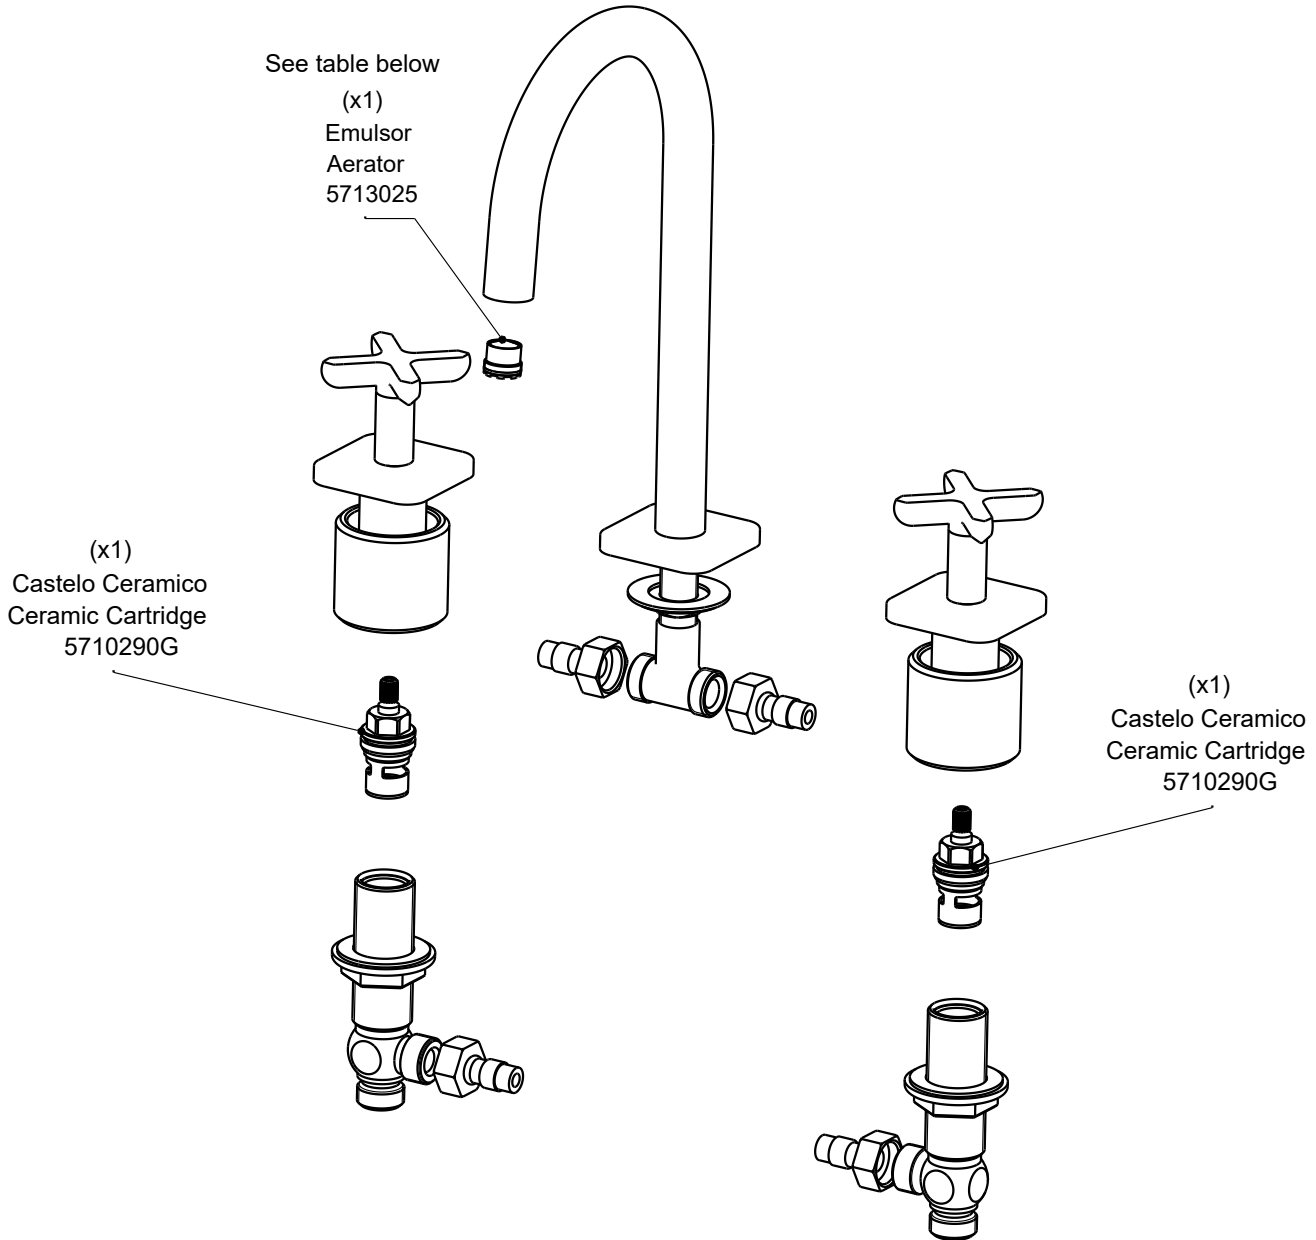

# TX 300

3 hole deck basin TX300

**Note:**

xxx represents different finishes

**Installer:**

Please leave all leaflets with the building owner to file for future reference.

dimensions: mm [in]

# TX 300

3 hole deck basin TX300

Code	Designation
5713025	PCA aerator of 5l/min (ASSEMBLED)
5713132	Aerator free flow with optimal performance from 0.2 to 1 bar

**Note:**

xxx represents different finishes