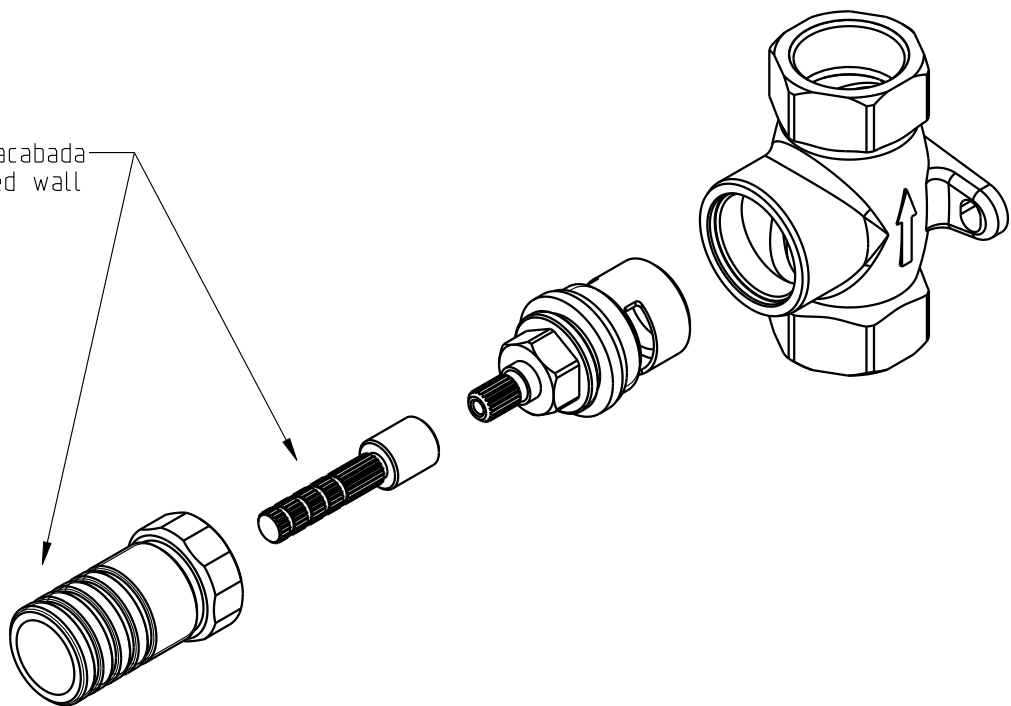

# TX 300

32219TX-XXX

Passador de esquadria 3/4" c/ muleta  
Stop valve 3/4" w/ lever

Parede acabada  
Finished wall

Cortar para ajustar à parede acabada  
Cut to fit finished wall

**Nota/Note:**

xxx representa diferentes acabamentos  
xxx represents different finishes