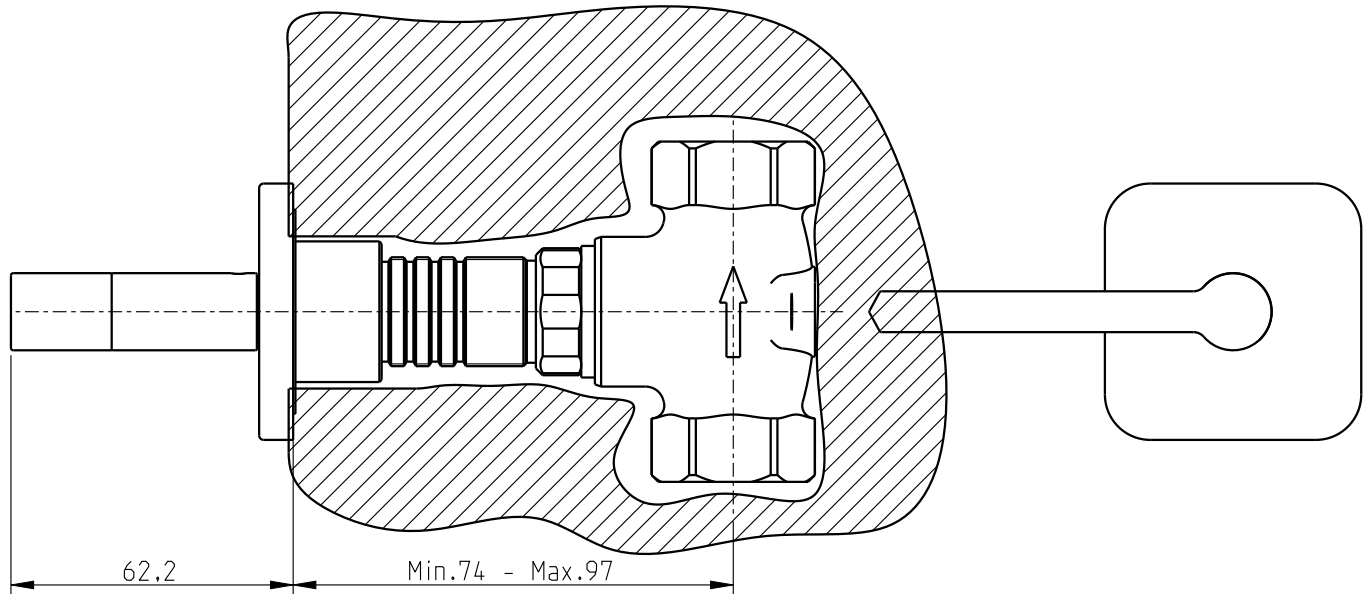

TX 300

32219TX-XXX

Passador de esquadria 3/4" c/ muleta
Stop valve 3/4" w/ lever